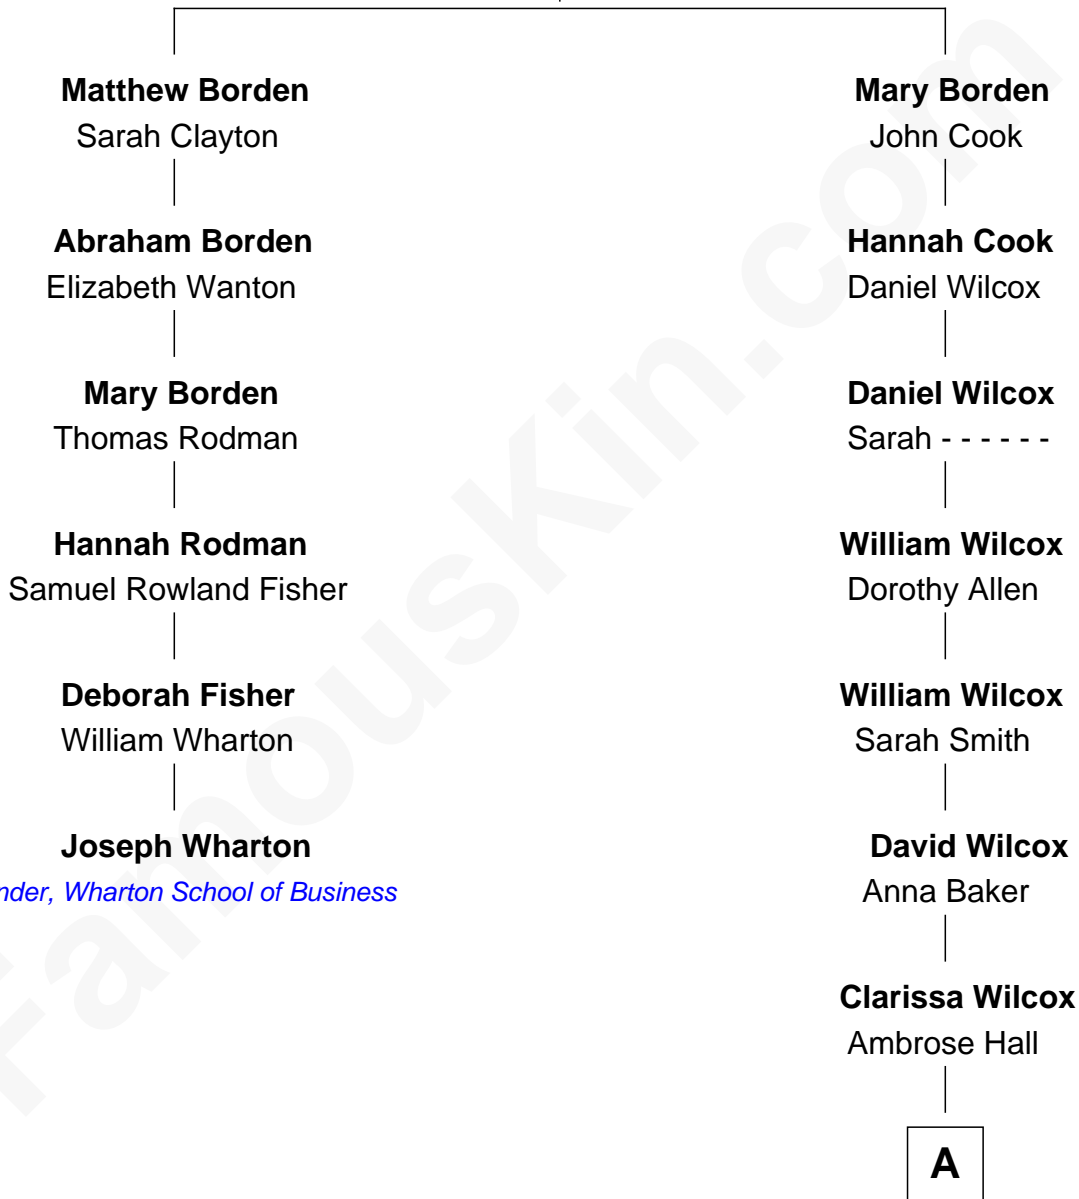

FamousKin.com

Relationship Chart of

Joseph Wharton

Founder of the Wharton School of Business

5th cousin 4 times removed of

Sir Winston Churchill

Prime Minister of the United Kingdom

Richard Borden

Joane Fowle

A

Clarissa Hall

Leonard Walter Jerome

Jeanette Jerome

Randolph Henry Spencer-Churchill

Sir Winston Churchill

Prime Minister of the United Kingdom