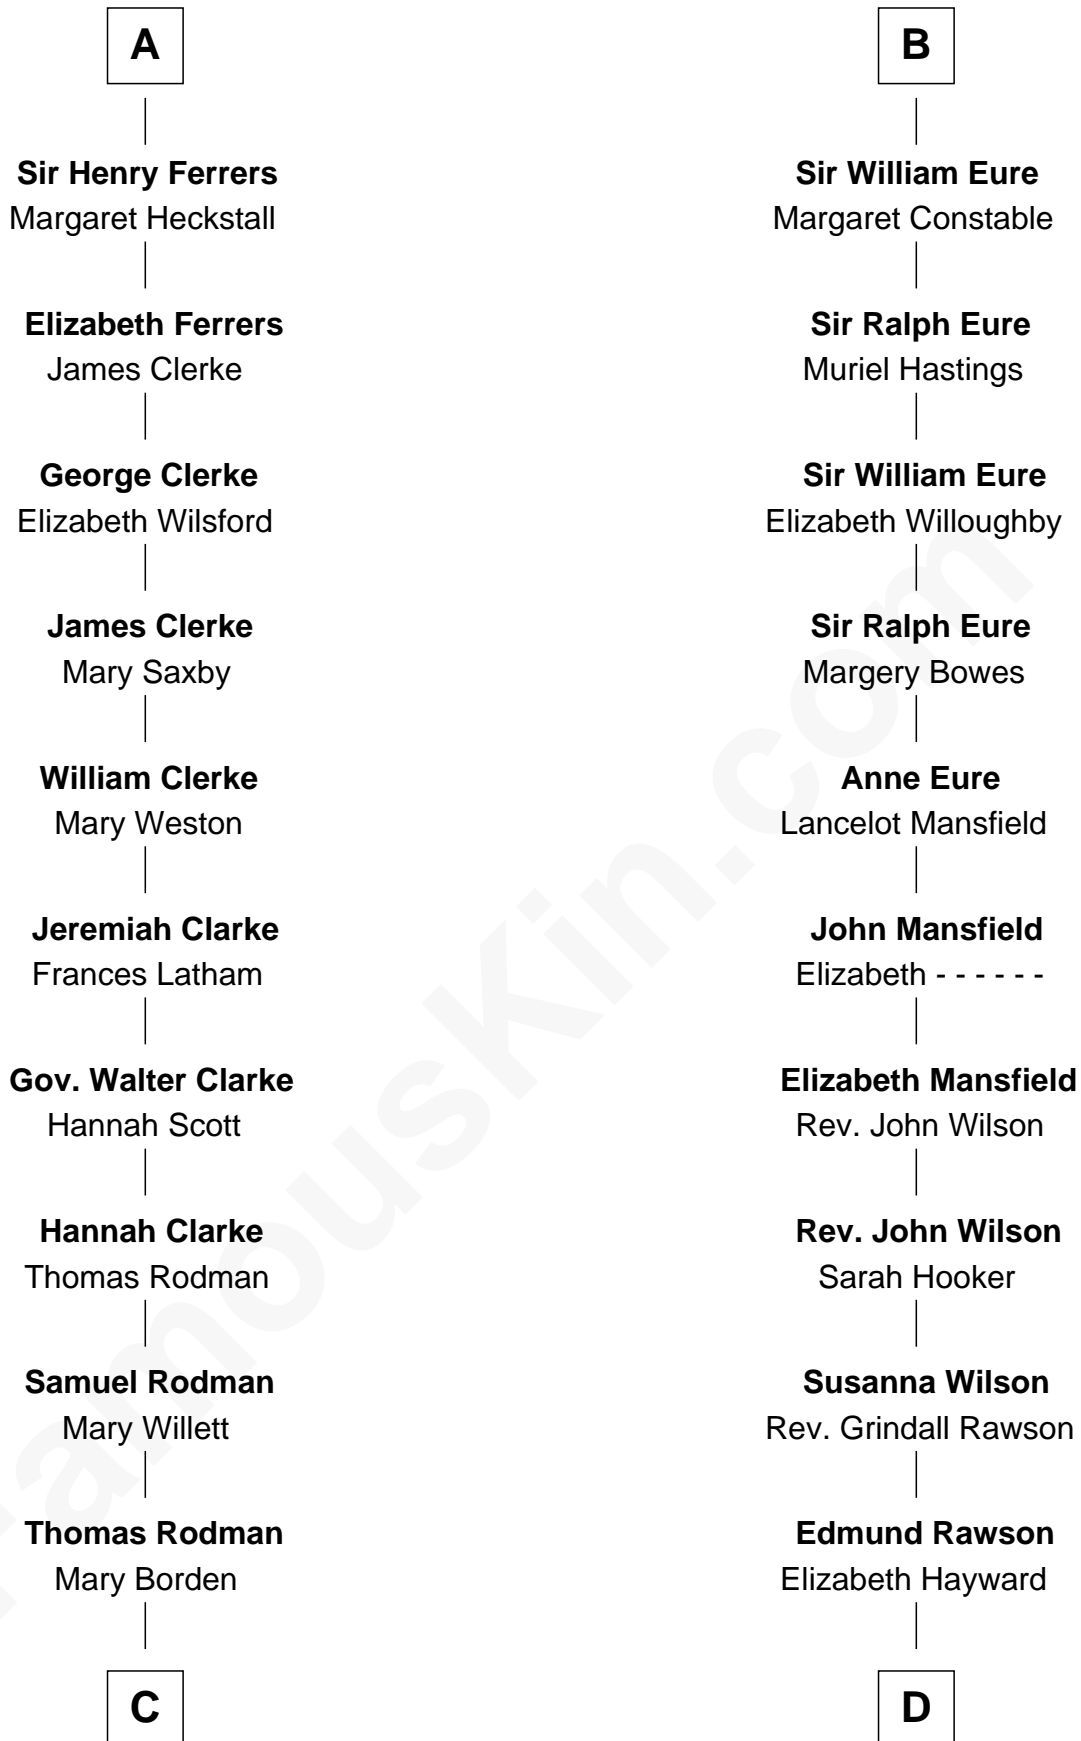

FamousKin.com

Relationship Chart of

Joseph Wharton

Founder of the Wharton School of Business

19th cousin 2 times removed of

William Howard Taft
27th U.S. President

Sir Humphrey de Bohun
Eleanor de Braiose

Margery de Bohun
Sir Thebaud de Verdun

A

Alianore de Bohun
Robert de Ferrers

Sir John Ferrers
Hawise Muscegros

Sir Robert Ferrers
Joan de la Mote

Sir Robert de Ferrers
Elizabeth Botiller

Sir Robert de Ferrers
Joan Beaufort

Elizabeth Ferrers
Sir John de Greystoke

Eleanor Greystoke
Sir Ralph Eure

B

C

Hannah Rodman
Samuel Rowland Fisher

Deborah Fisher
William Wharton

Joseph Wharton
Founder, Wharton School of Business

D

Abner Rawson
Mary Allen

Rhoda Rawson
Aaron Taft

Peter Rawson Taft
Sylvia Howard

Alphonso Taft
Louisa Maria Torrey

William Howard Taft
27th U.S. President