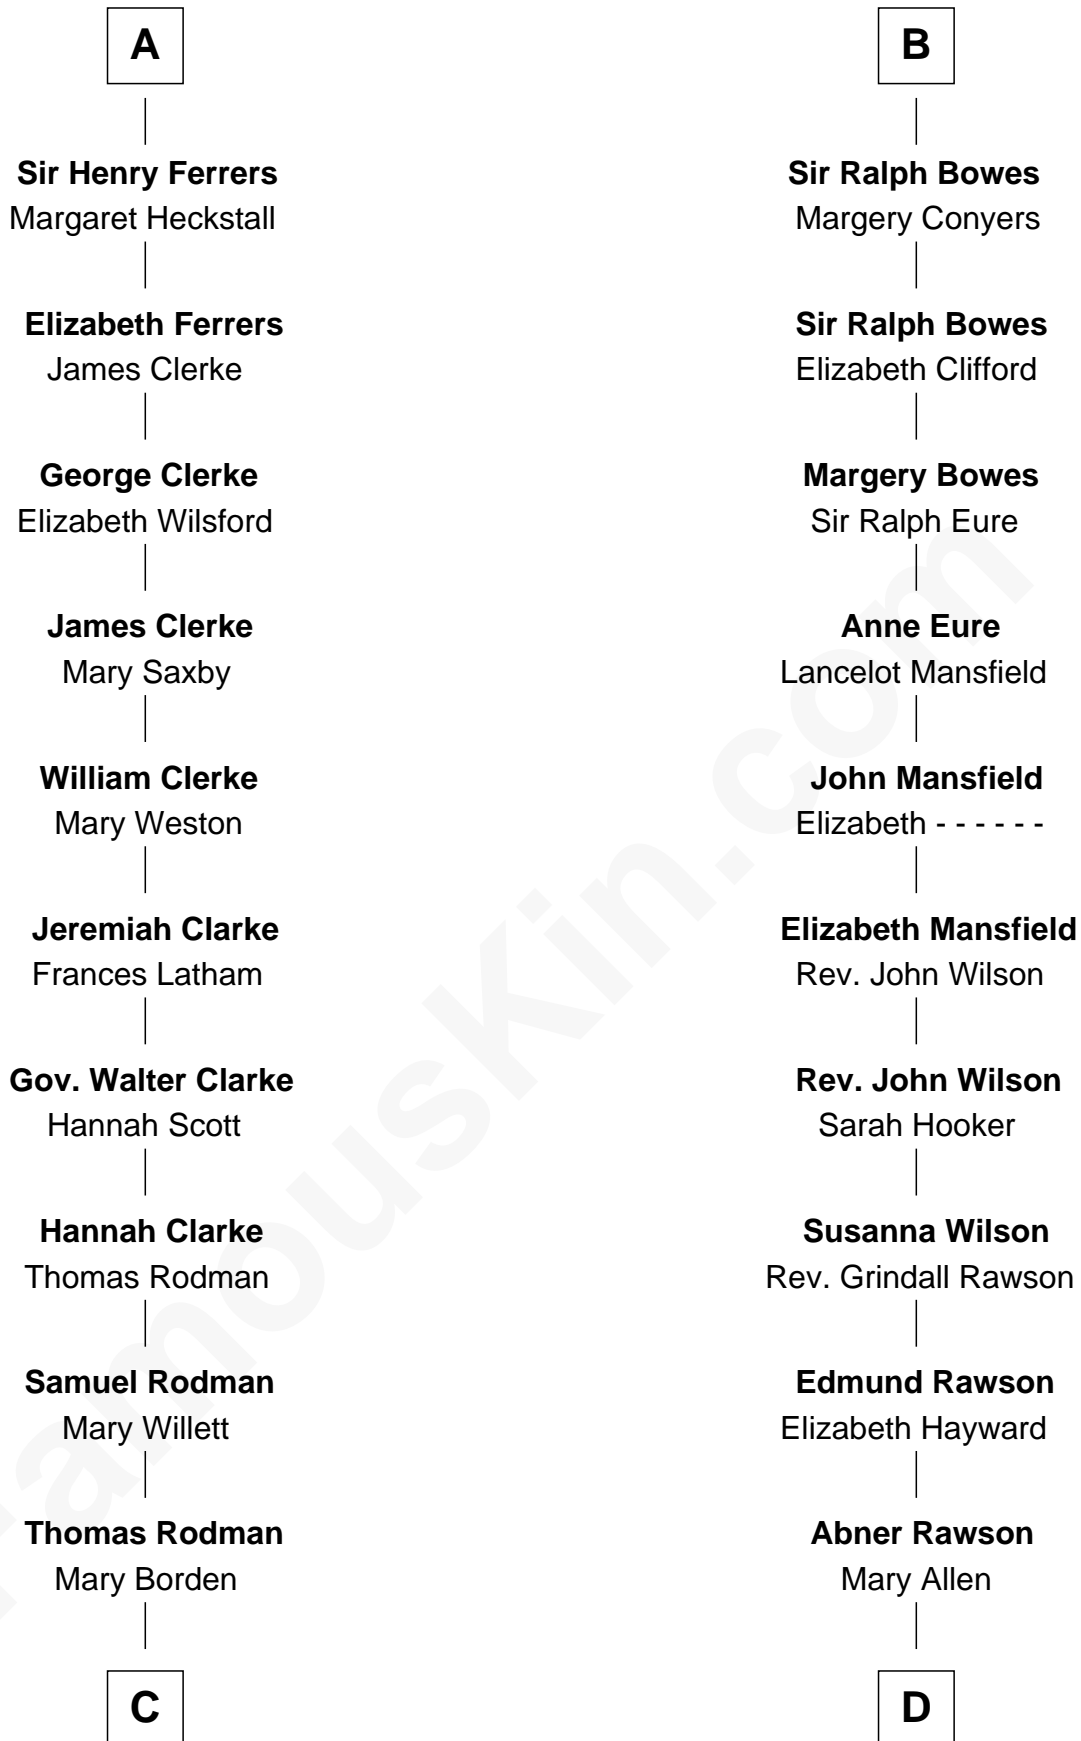

FamousKin.com

Relationship Chart of

Joseph Wharton

Founder of the Wharton School of Business

19th cousin 1 time removed of

William Howard Taft
27th U.S. President

Sir William de Ferrers
Margaret de Quincy

Sir William de Ferrers
Anne Duward

A

Joan de Ferrers
Sir Thomas de Berkeley

Sir Maurice de Berkeley
Eve la Zouche

Isabel de Berkeley
Sir Robert de Clifford

Sir Roger de Clifford
Maud de Beauchamp

Katherine de Clifford
Sir Ralph de Greystoke

Joan de Greystoke
Sir William Bowes

Sir William Bowes
Maud FitzHugh

B

C

Hannah Rodman
Samuel Rowland Fisher

Deborah Fisher
William Wharton

Joseph Wharton
Founder, Wharton School of Business

D

Rhoda Rawson
Aaron Taft

Peter Rawson Taft
Sylvia Howard

Alphonso Taft
Louisa Maria Torrey

William Howard Taft
27th U.S. President

FamousKin.com