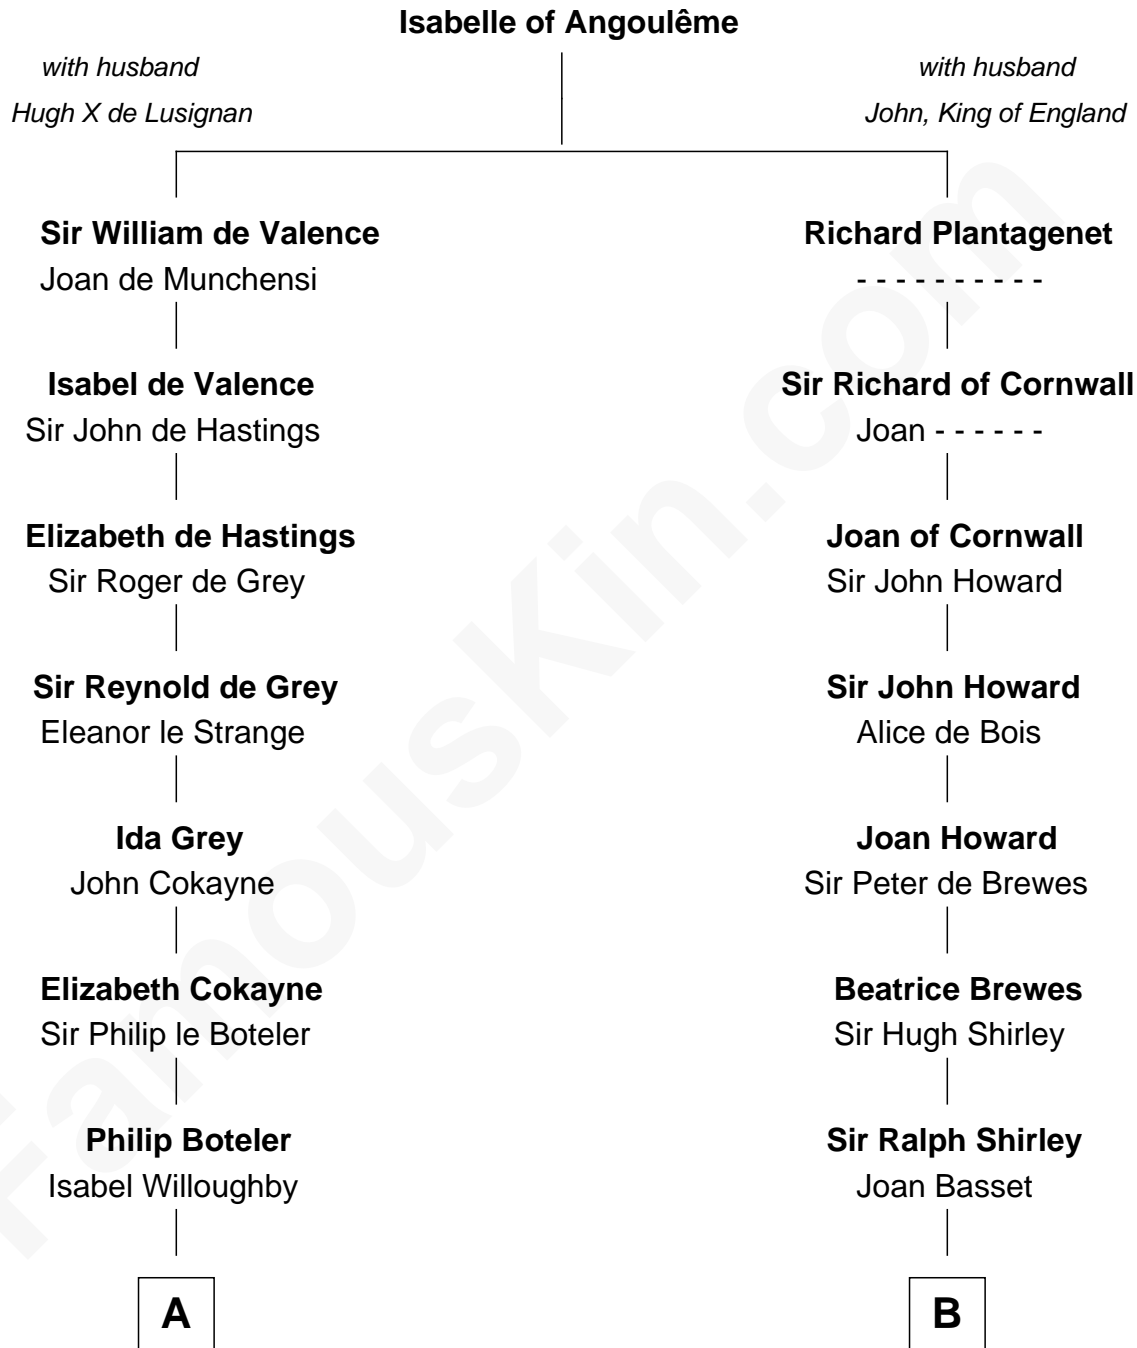

# FamousKin.com

## Relationship Chart of

### Joseph Wharton

*Founder of the Wharton School of Business*

20th cousin 1 time removed of

**Rutherford B. Hayes**  
*19th U.S. President*

**C**

**Thomas Rodman**

Mary Borden

**Hannah Rodman**