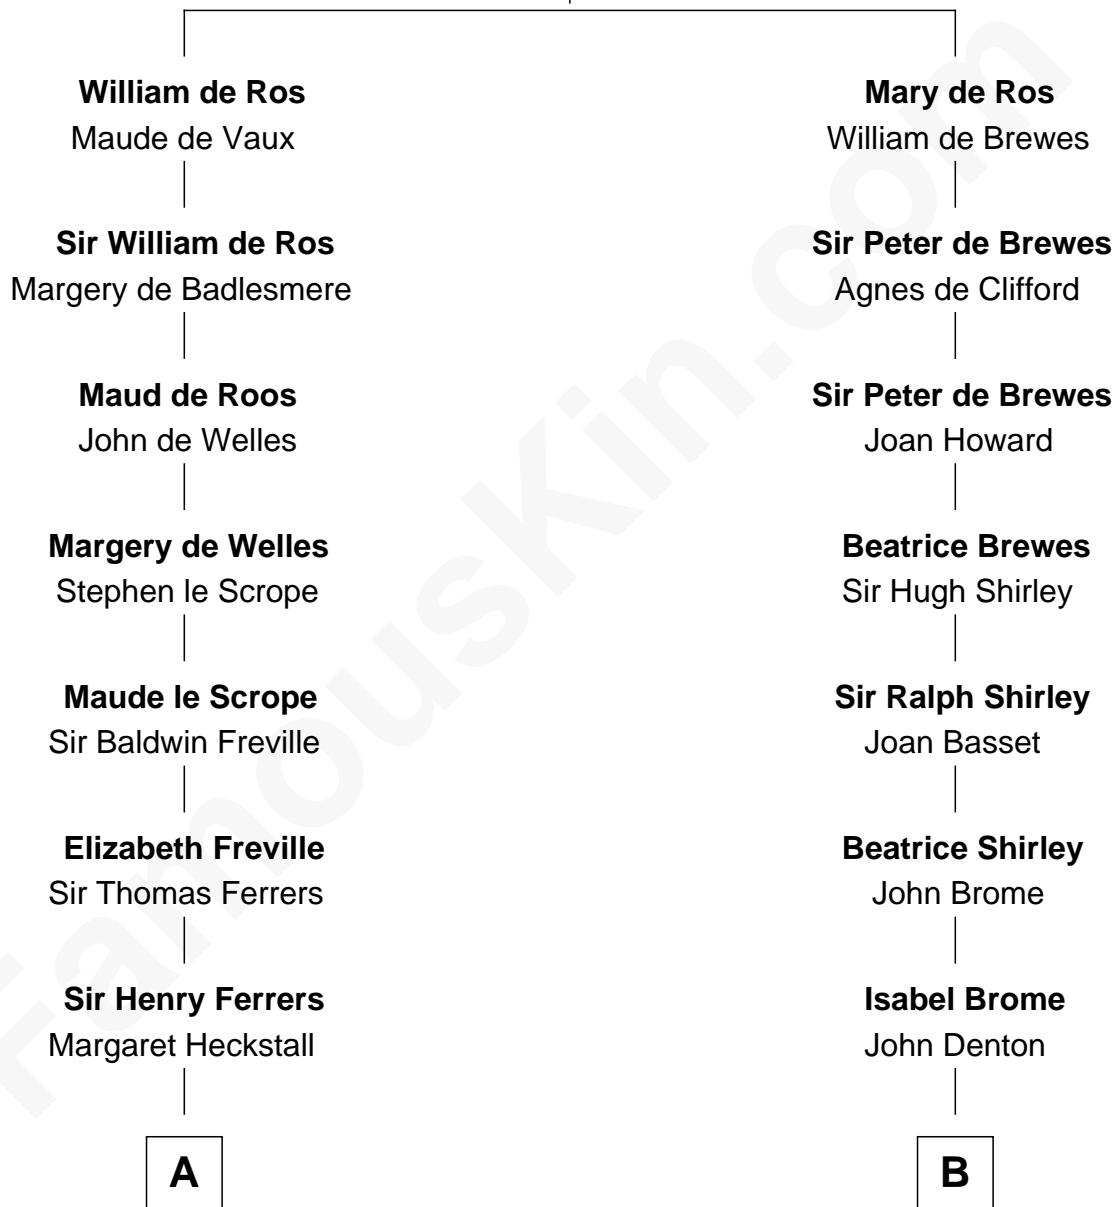

FamousKin.com

Relationship Chart of

Joseph Wharton

Founder of the Wharton School of Business

18th cousin 1 time removed of

Rutherford B. Hayes
19th U.S. President

Sir Robert de Ros
Isabel de Aubeney

C

Deborah Fisher
William Wharton

Joseph Wharton
Founder, Wharton School of Business

D

Chloe Smith
Rutherford Hayes

Rutherford Hayes
Sophia Birchard

Rutherford B. Hayes
19th U.S. President

FamousKin.com