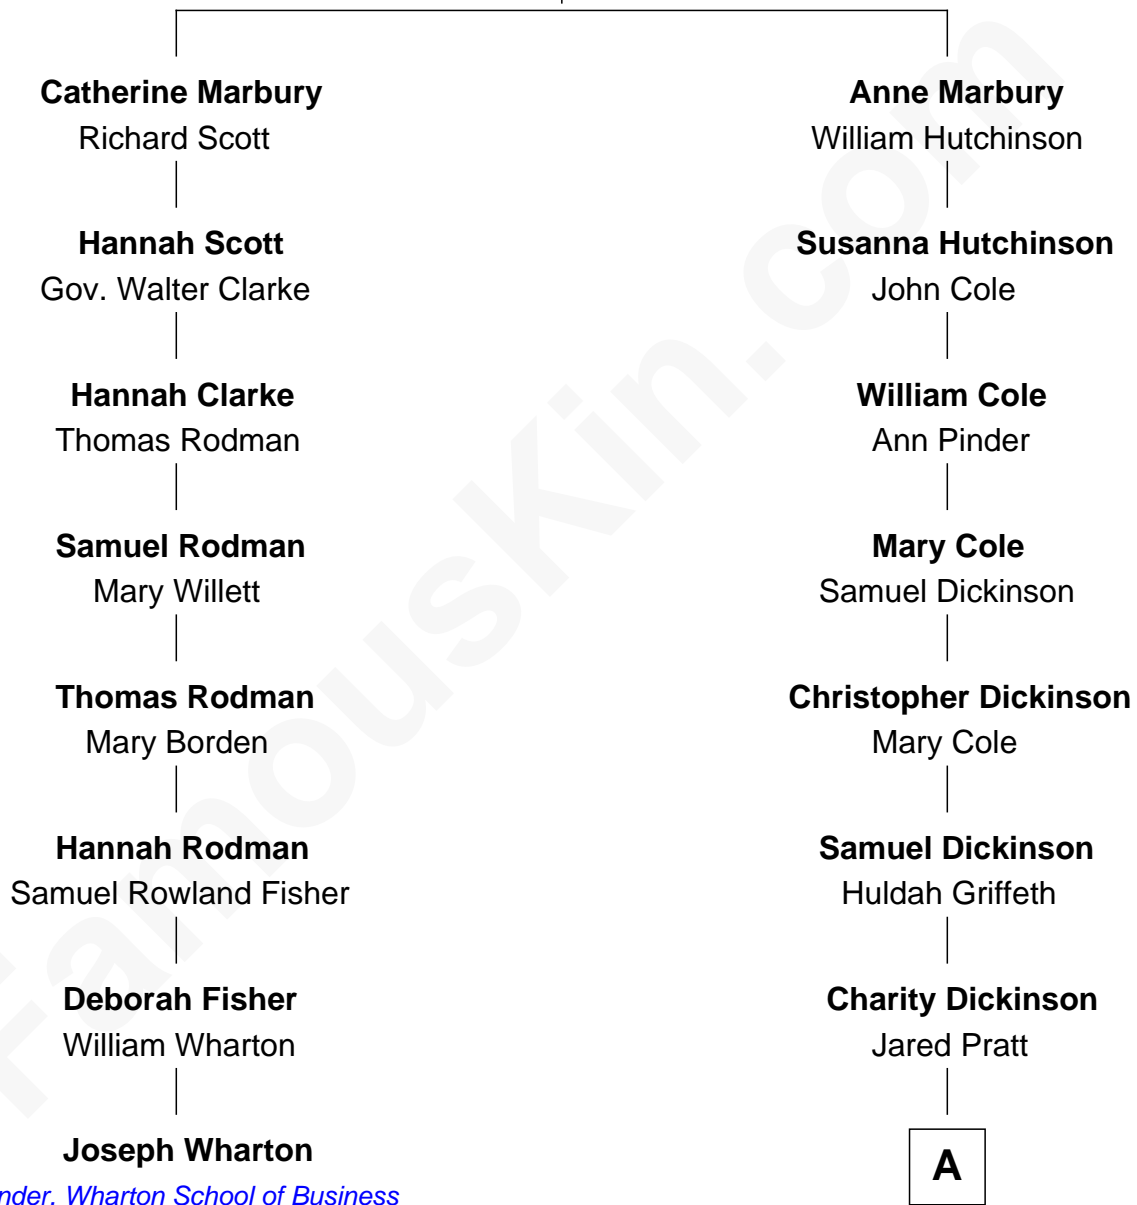

FamousKin.com

Relationship Chart of

Joseph Wharton

Founder of the Wharton School of Business

7th cousin 3 times removed of

George Romney

43rd Governor of Michigan

Rev. Francis Marbury

Bridget Dryden

A

—
Parley Parker Pratt

Mary Woods
—

Helaman Pratt

Anna Johanna Dorothy Wilcken
—

Anna Amelia Pratt

Gaskell Samuel Romney
—

George Romney

43rd Governor of Michigan