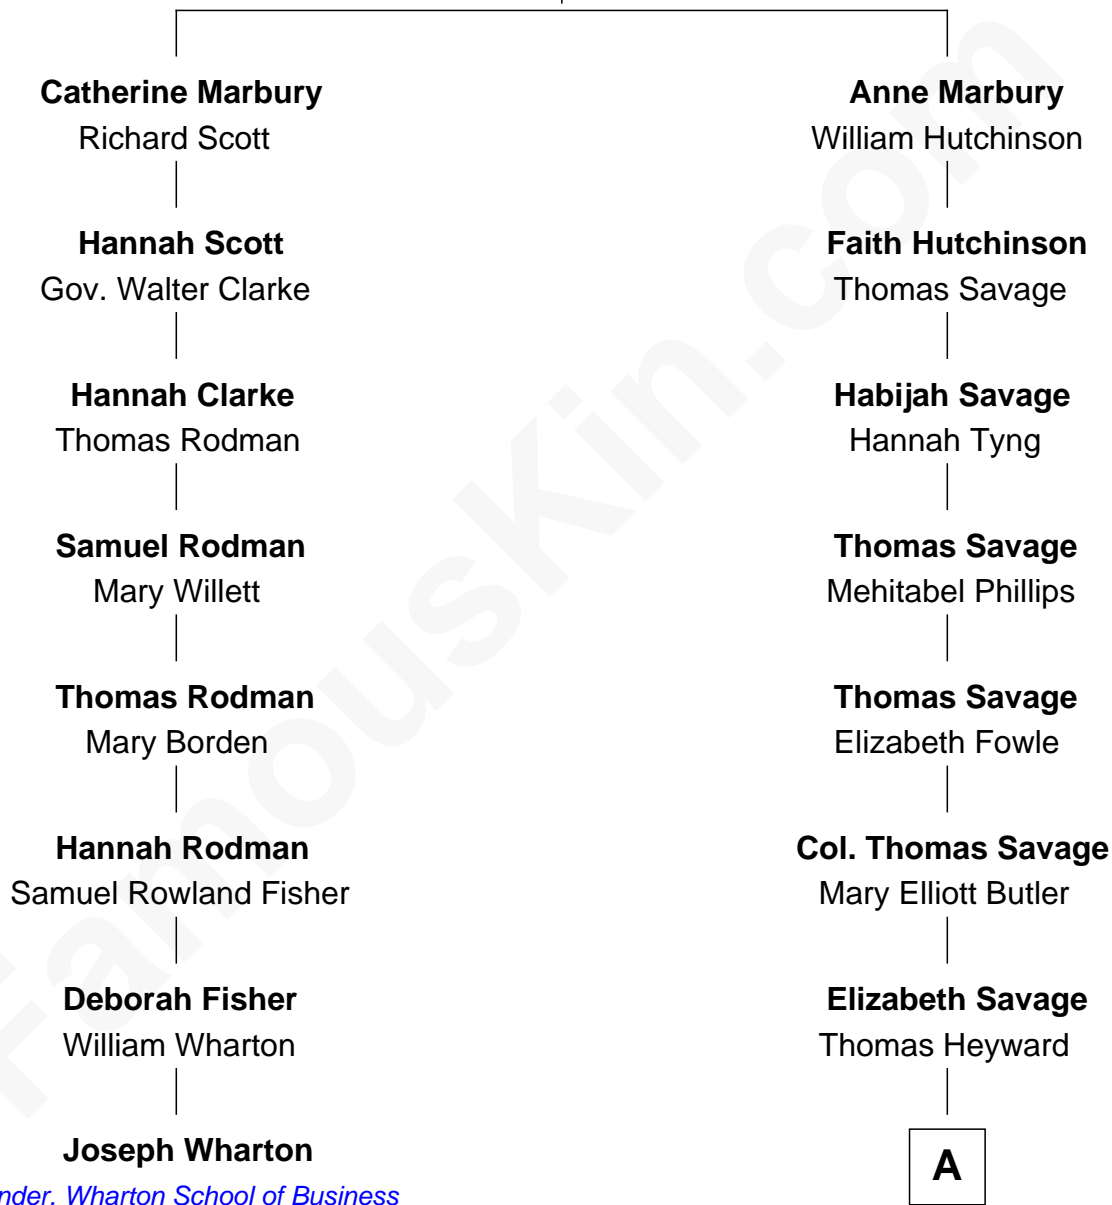

## Relationship Chart of

### Joseph Wharton

*Founder of the Wharton School of Business*

7th cousin 4 times removed of

### DuBose Heyward

*Author of Porgy (Porgy & Bess)*

**Rev. Francis Marbury**

Bridget Dryden

**A**

**Thomas Heyward**

Ann Eliza Cuthbert

**Thomas Savage Heyward**

Georgianna Hasell

**Thomas Savage Heyward**

Louisa Watkins

**Edwin Watkins Heyward**

Jane Screven DuBose

**DuBose Heyward**

*American Novelist*