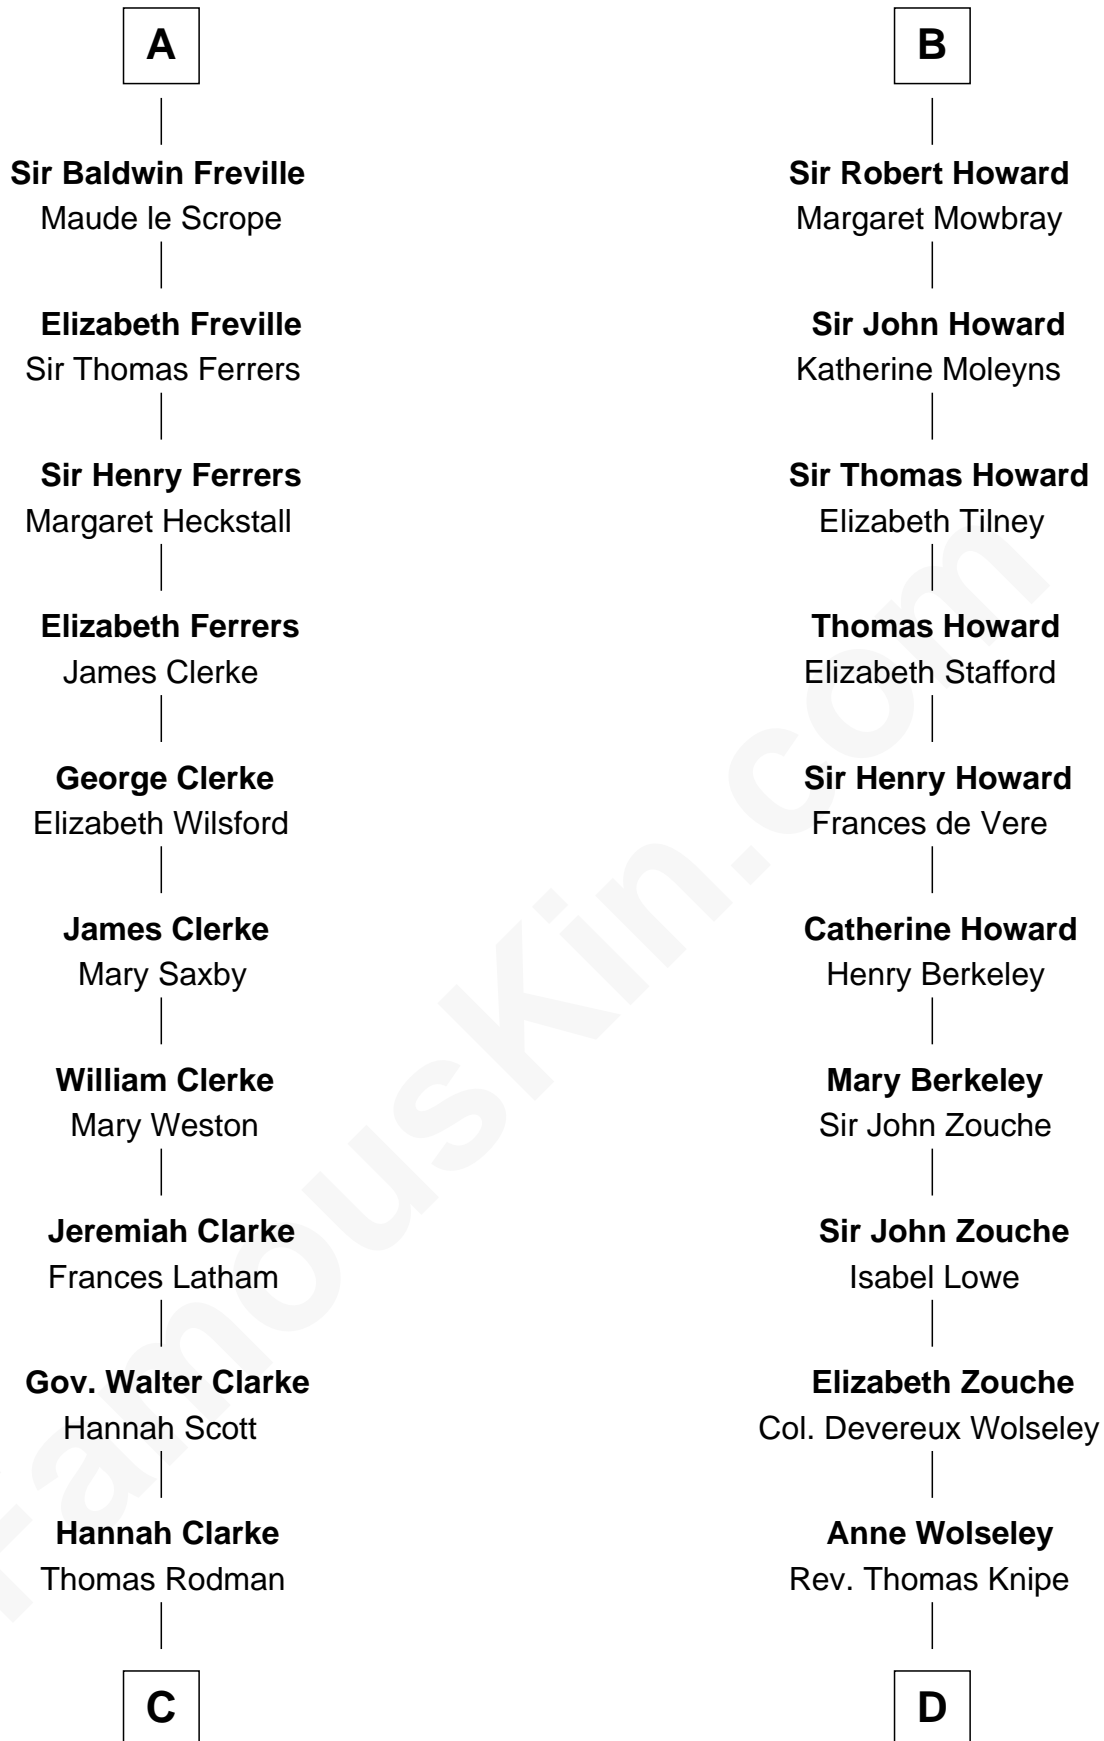

FamousKin.com

Relationship Chart of

Joseph Wharton

Founder of the Wharton School of Business

21st cousin of

Francis Scott Key

Author of "The Star Spangled Banner"

C

Samuel Rodman

Mary Willett

Thomas Rodman

Mary Borden

Hannah Rodman

Samuel Rowland Fisher

Deborah Fisher

William Wharton