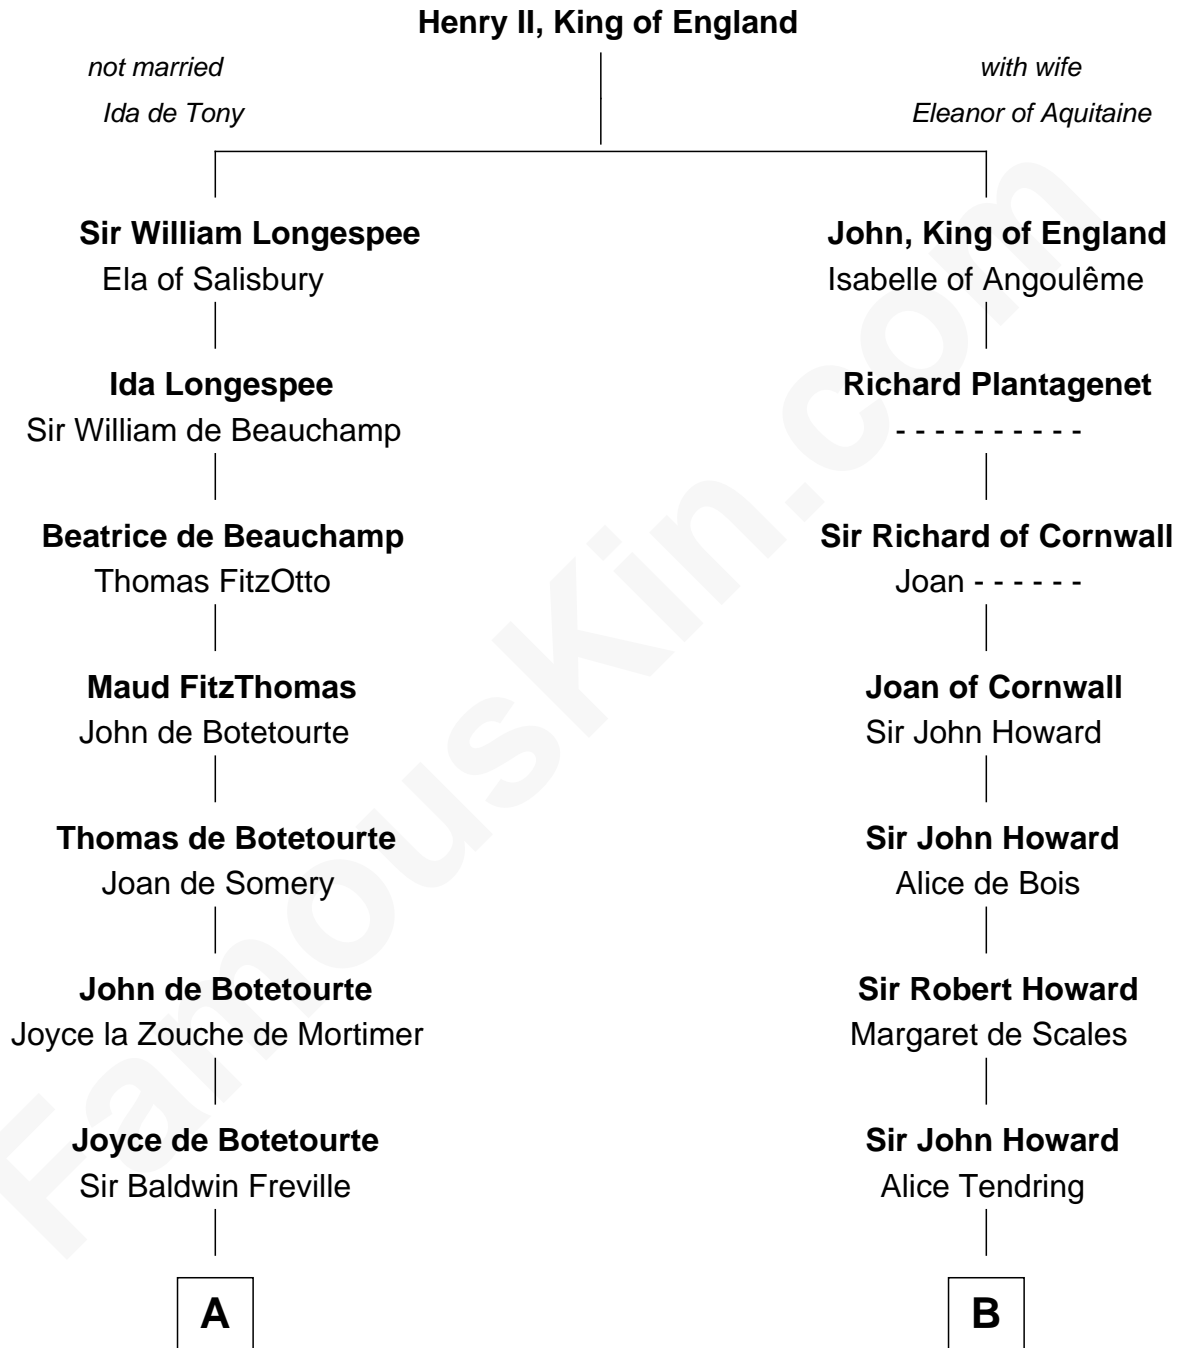

FamousKin.com

Relationship Chart of

Joseph Wharton

Founder of the Wharton School of Business

21st cousin of

Francis Scott Key

Author of "The Star Spangled Banner"

C

Samuel Rodman

Mary Willett

Thomas Rodman

Mary Borden

Hannah Rodman

Samuel Rowland Fisher

Deborah Fisher

William Wharton