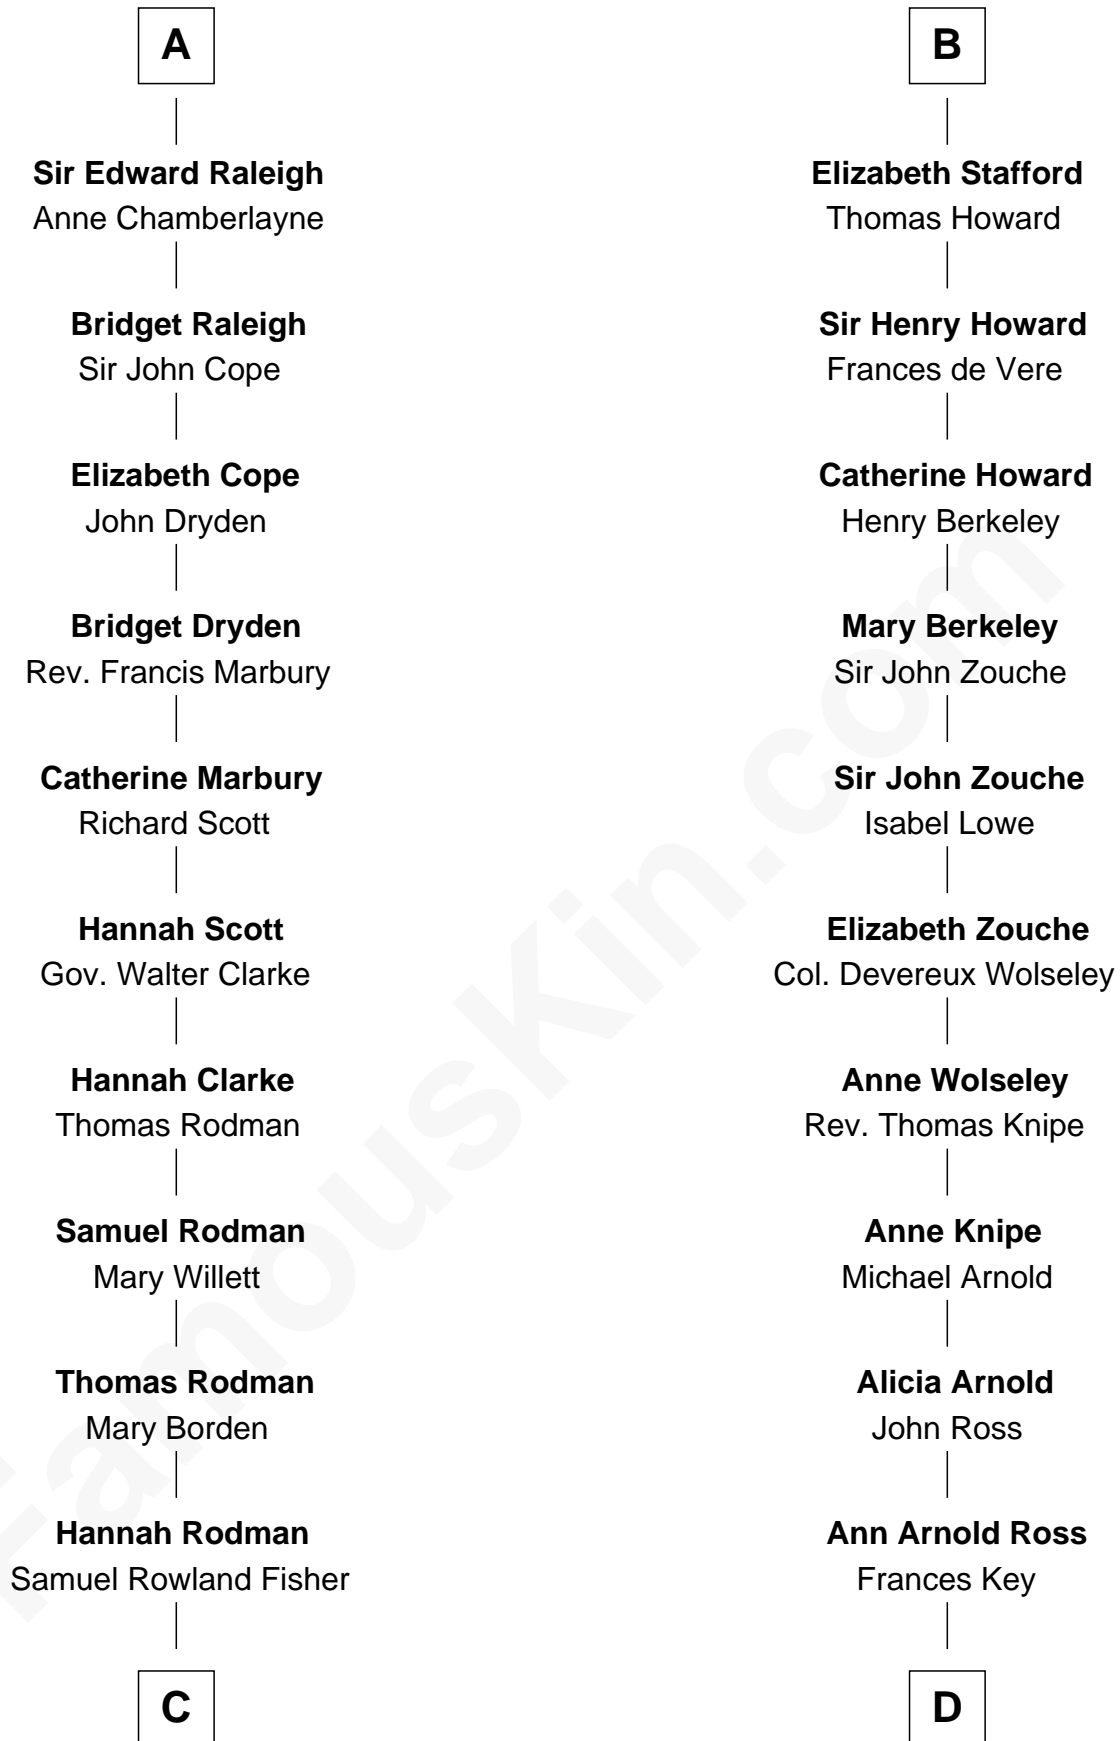

## Relationship Chart of

### Joseph Wharton

Founder of the Wharton School of Business

18th cousin of

### Francis Scott Key

Author of "The Star Spangled Banner"

**Sir Hugh I de Audley**

Iseult de Mortimer

**C**

**Deborah Fisher**  
William Wharton

**Joseph Wharton**

*Founder, Wharton School of Business*

**D**

**John Ross Key**  
Anne Phebe Penn Dagworthy Charlton

**Francis Scott Key**

*Author of "The Star Spangled Banner"*

FamousKin.com