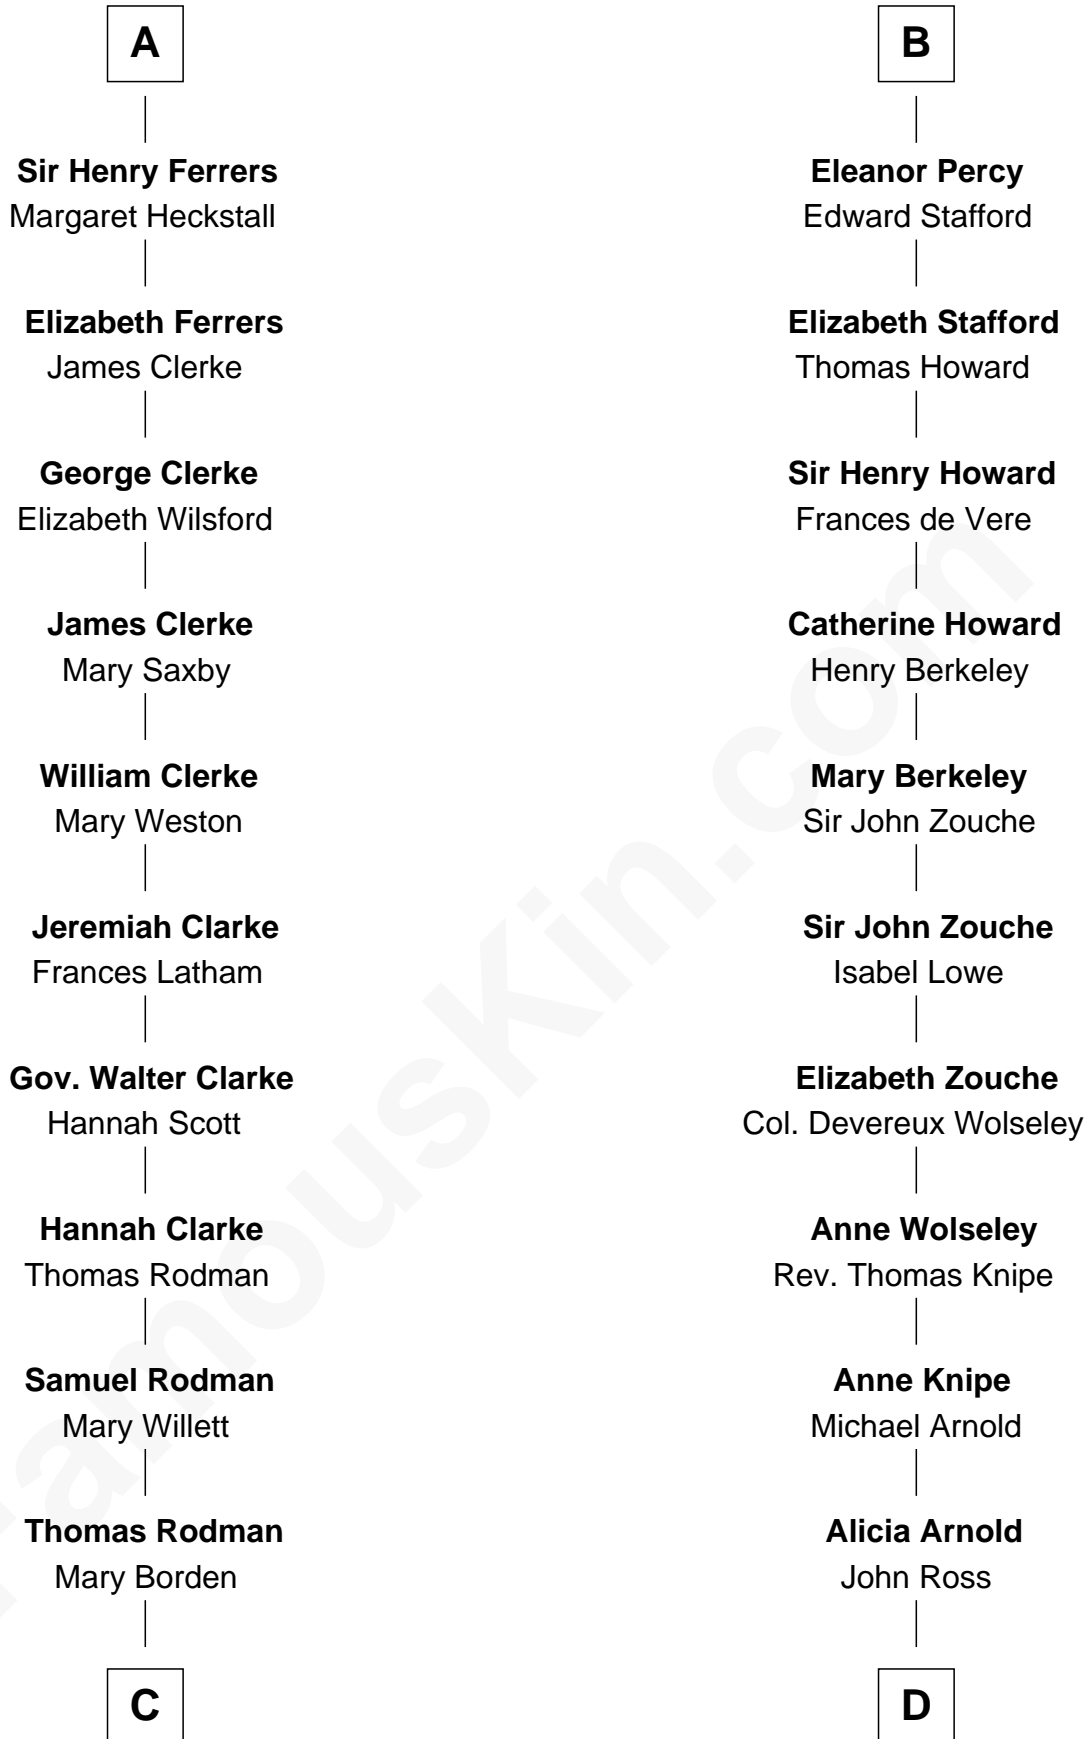

## Relationship Chart of

### Joseph Wharton

Founder of the Wharton School of Business

19th cousin of

### Francis Scott Key

Author of "The Star Spangled Banner"

**C**

**Hannah Rodman**  
Samuel Rowland Fisher

**Deborah Fisher**  
William Wharton

**Joseph Wharton**  
*Founder, Wharton School of Business*

**D**