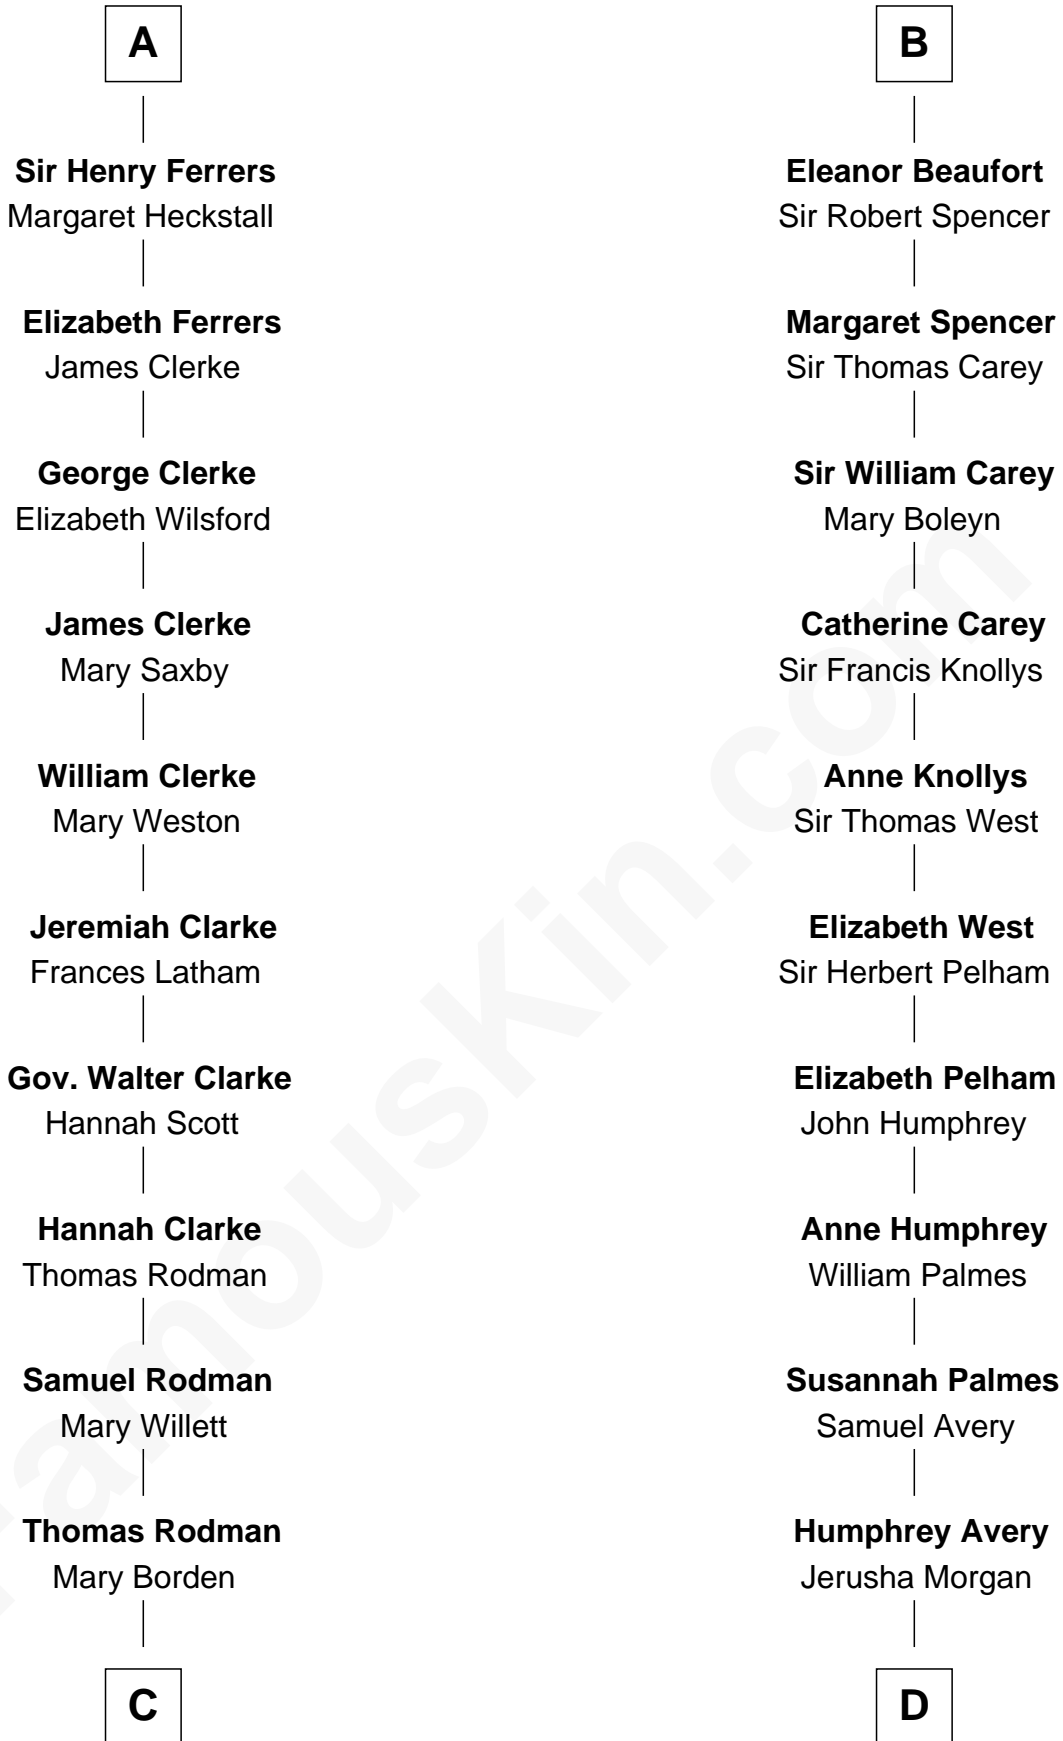

## Relationship Chart of

### Joseph Wharton

*Founder of the Wharton School of Business*

19th cousin 2 times removed of

### John D. Rockefeller

*Founder of the Standard Oil Company*

**C**

**Hannah Rodman**  
Samuel Rowland Fisher

**Deborah Fisher**  
William Wharton

**Joseph Wharton**  
*Founder, Wharton School of Business*

**D**

**Solomon Avery**  
Hannah Punderson

**Miles Avery**  
Malinda Pixley

**Lucy Avery**  
Godfrey Lewis Rockefeller

**William Avery Rockefeller**  
Eliza Davison

**John D. Rockefeller**  
*Founder of the Standard Oil Company*