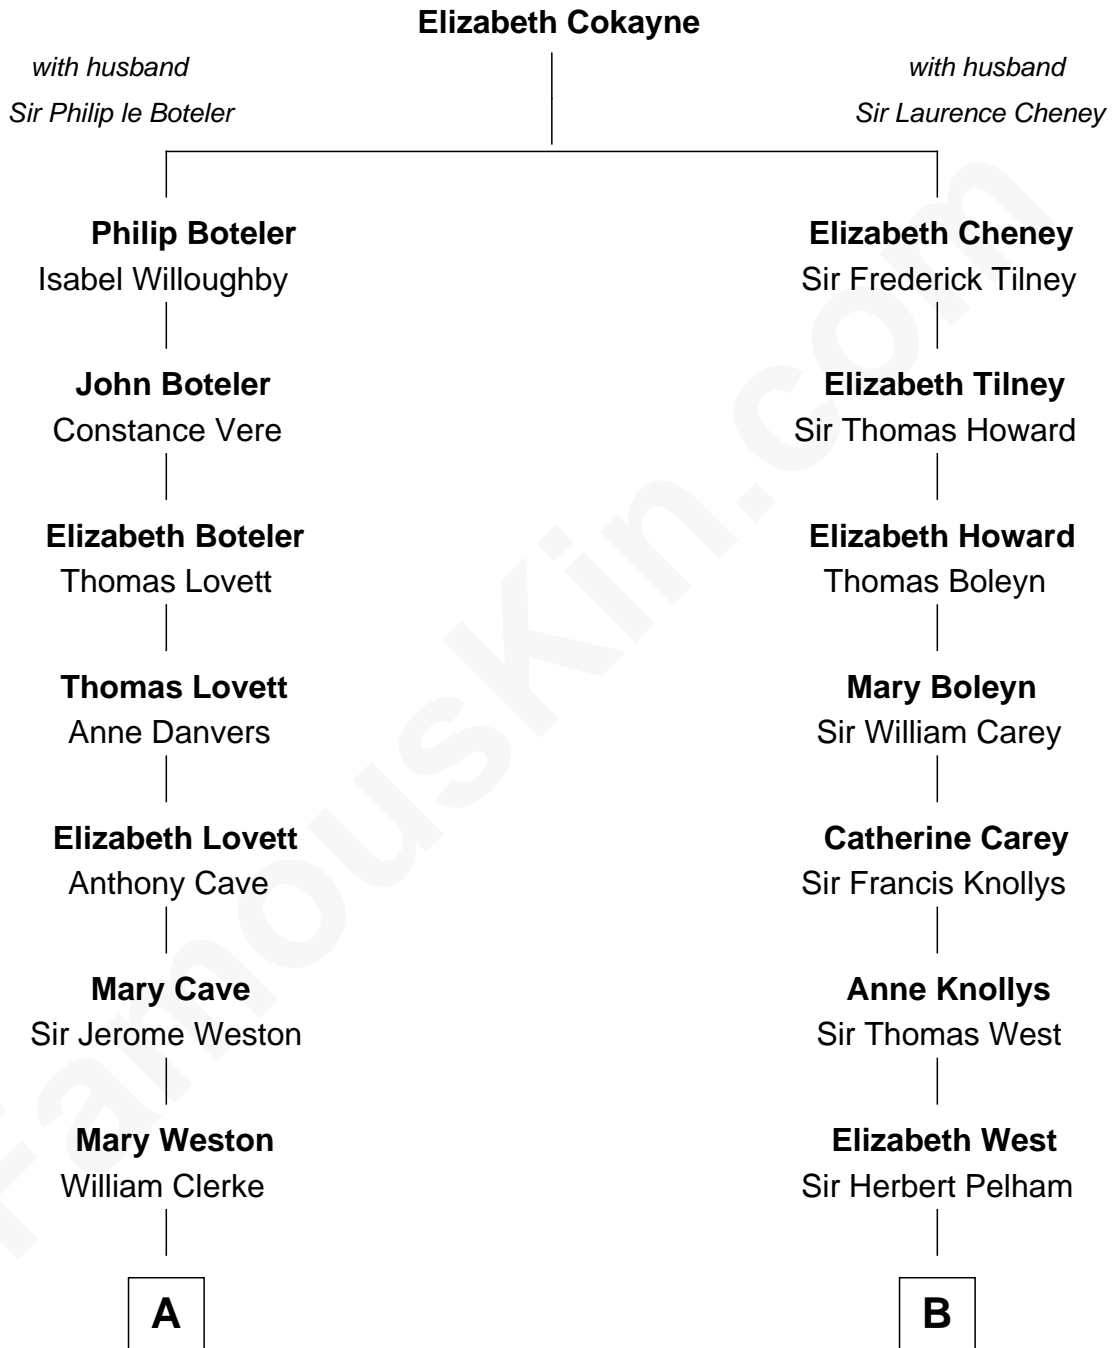

FamousKin.com

Relationship Chart of

Joseph Wharton

Founder of the Wharton School of Business

14th cousin 3 times removed of

Nelson Rockefeller

41st U.S. Vice-President

A

Jeremiah Clarke

Frances Latham

Gov. Walter Clarke

Hannah Scott

Hannah Clarke

Thomas Rodman

Samuel Rodman

Mary Willett