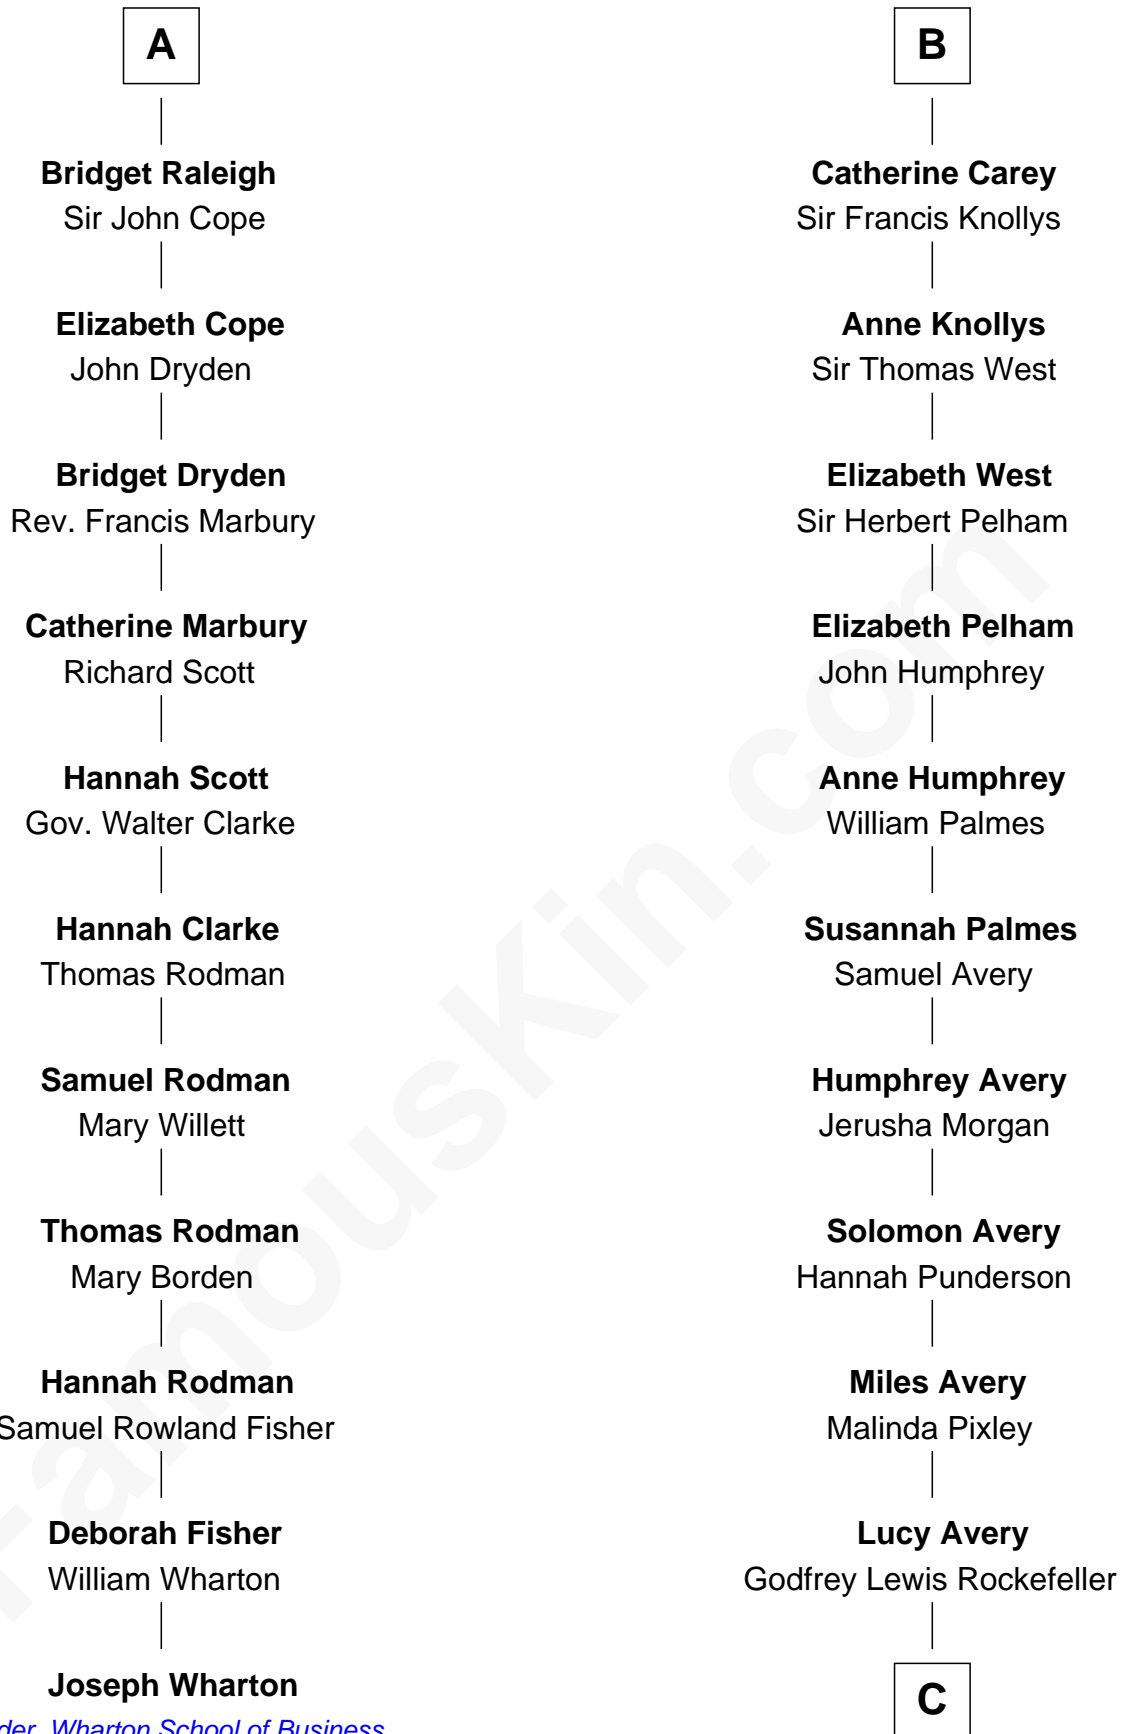

FamousKin.com

Relationship Chart of

Joseph Wharton

Founder of the Wharton School of Business

17th cousin 3 times removed of

Nelson Rockefeller

41st U.S. Vice-President

Edmund Fitzalan

Alice de Warenne

C

William Avery Rockefeller

Eliza Davison

John Davison Rockefeller

Laura Celestia Spelman

John Davison Rockefeller

Abby Greene Aldrich

Nelson Rockefeller

41st U.S. Vice-President

FamousKin.com