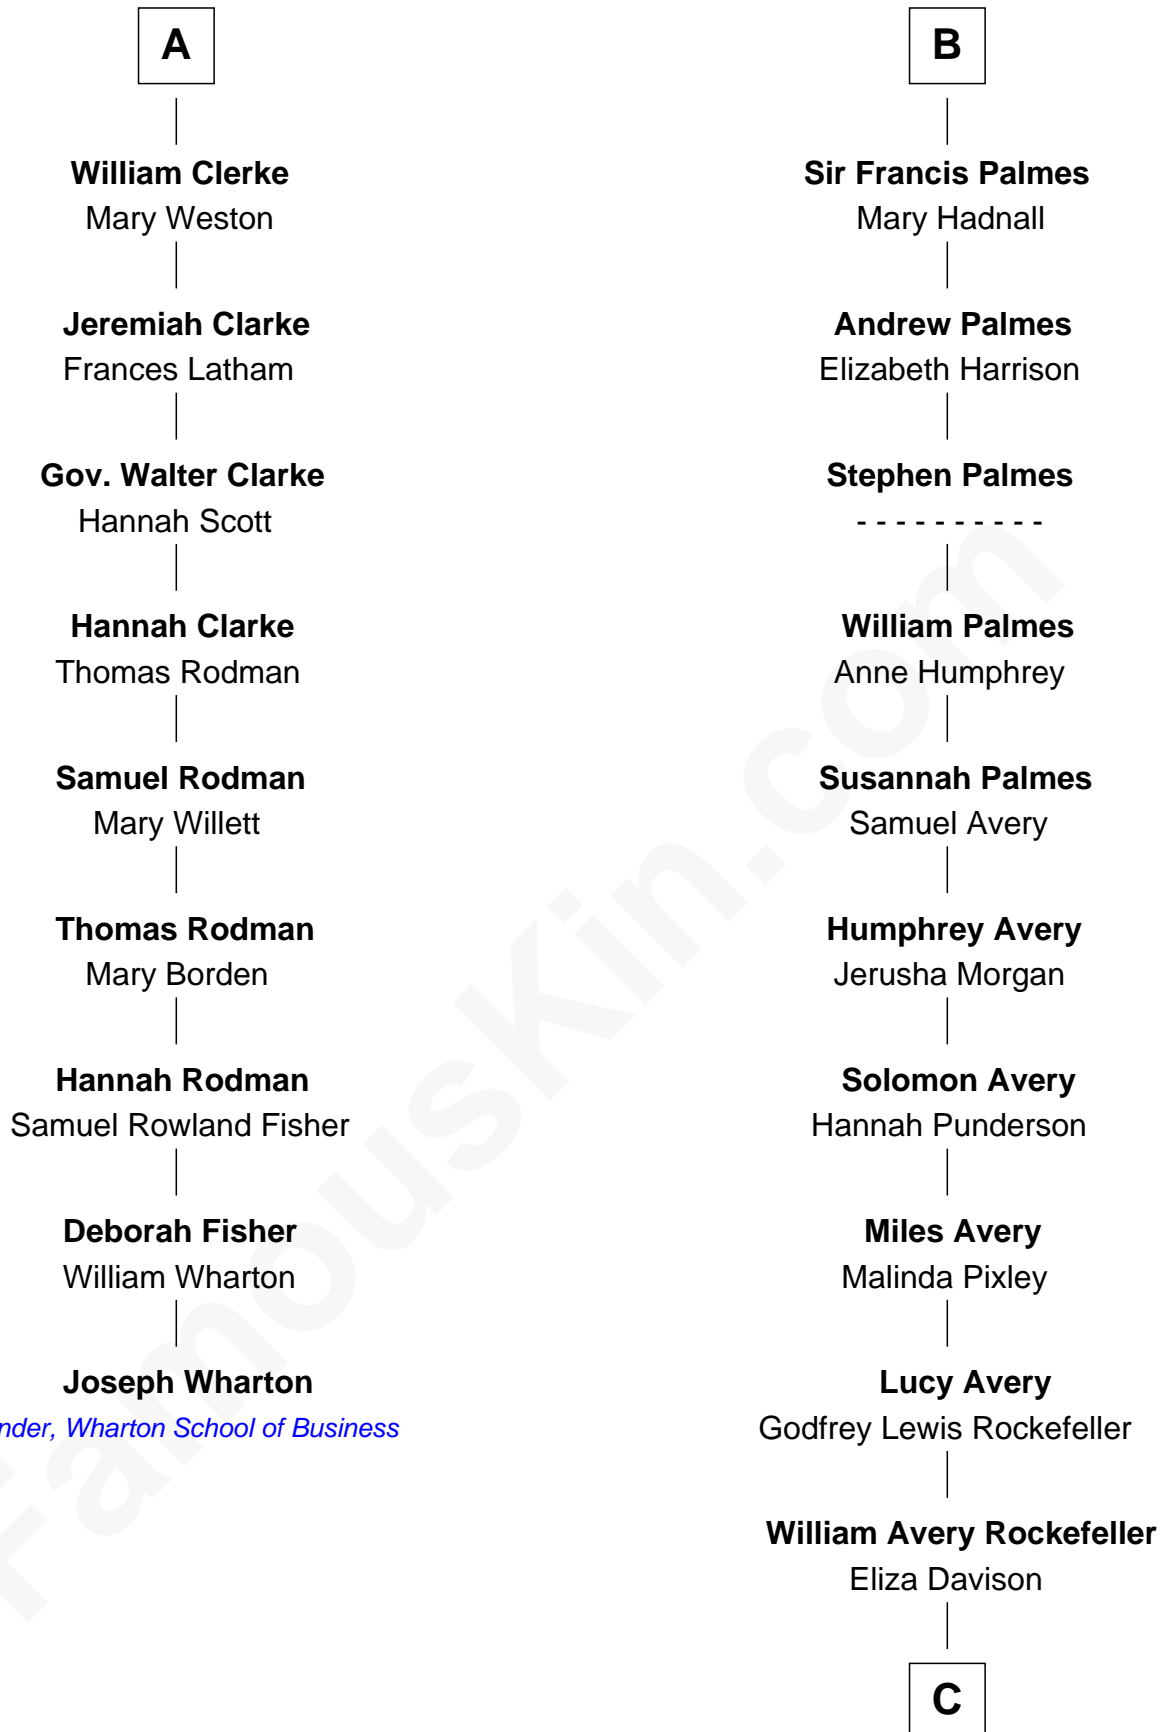

FamousKin.com

Relationship Chart of

Joseph Wharton

Founder of the Wharton School of Business

15th cousin 4 times removed of

Nelson Rockefeller

41st U.S. Vice-President

John de Welles

Anne de Welles

James Butler

James Butler

Joan Beauchamp

Elizabeth Butler

John Talbot

Ann Talbot

Sir Henry Vernon

Elizabeth Vernon

Sir Robert Corbet

Sir Roger Corbet

Anne Windsor

Margaret Corbet

Sir Francis Palmes

B

C

John Davison Rockefeller

Laura Celestia Spelman

John Davison Rockefeller

Abby Greene Aldrich

Nelson Rockefeller

41st U.S. Vice-President

FamousKin.com