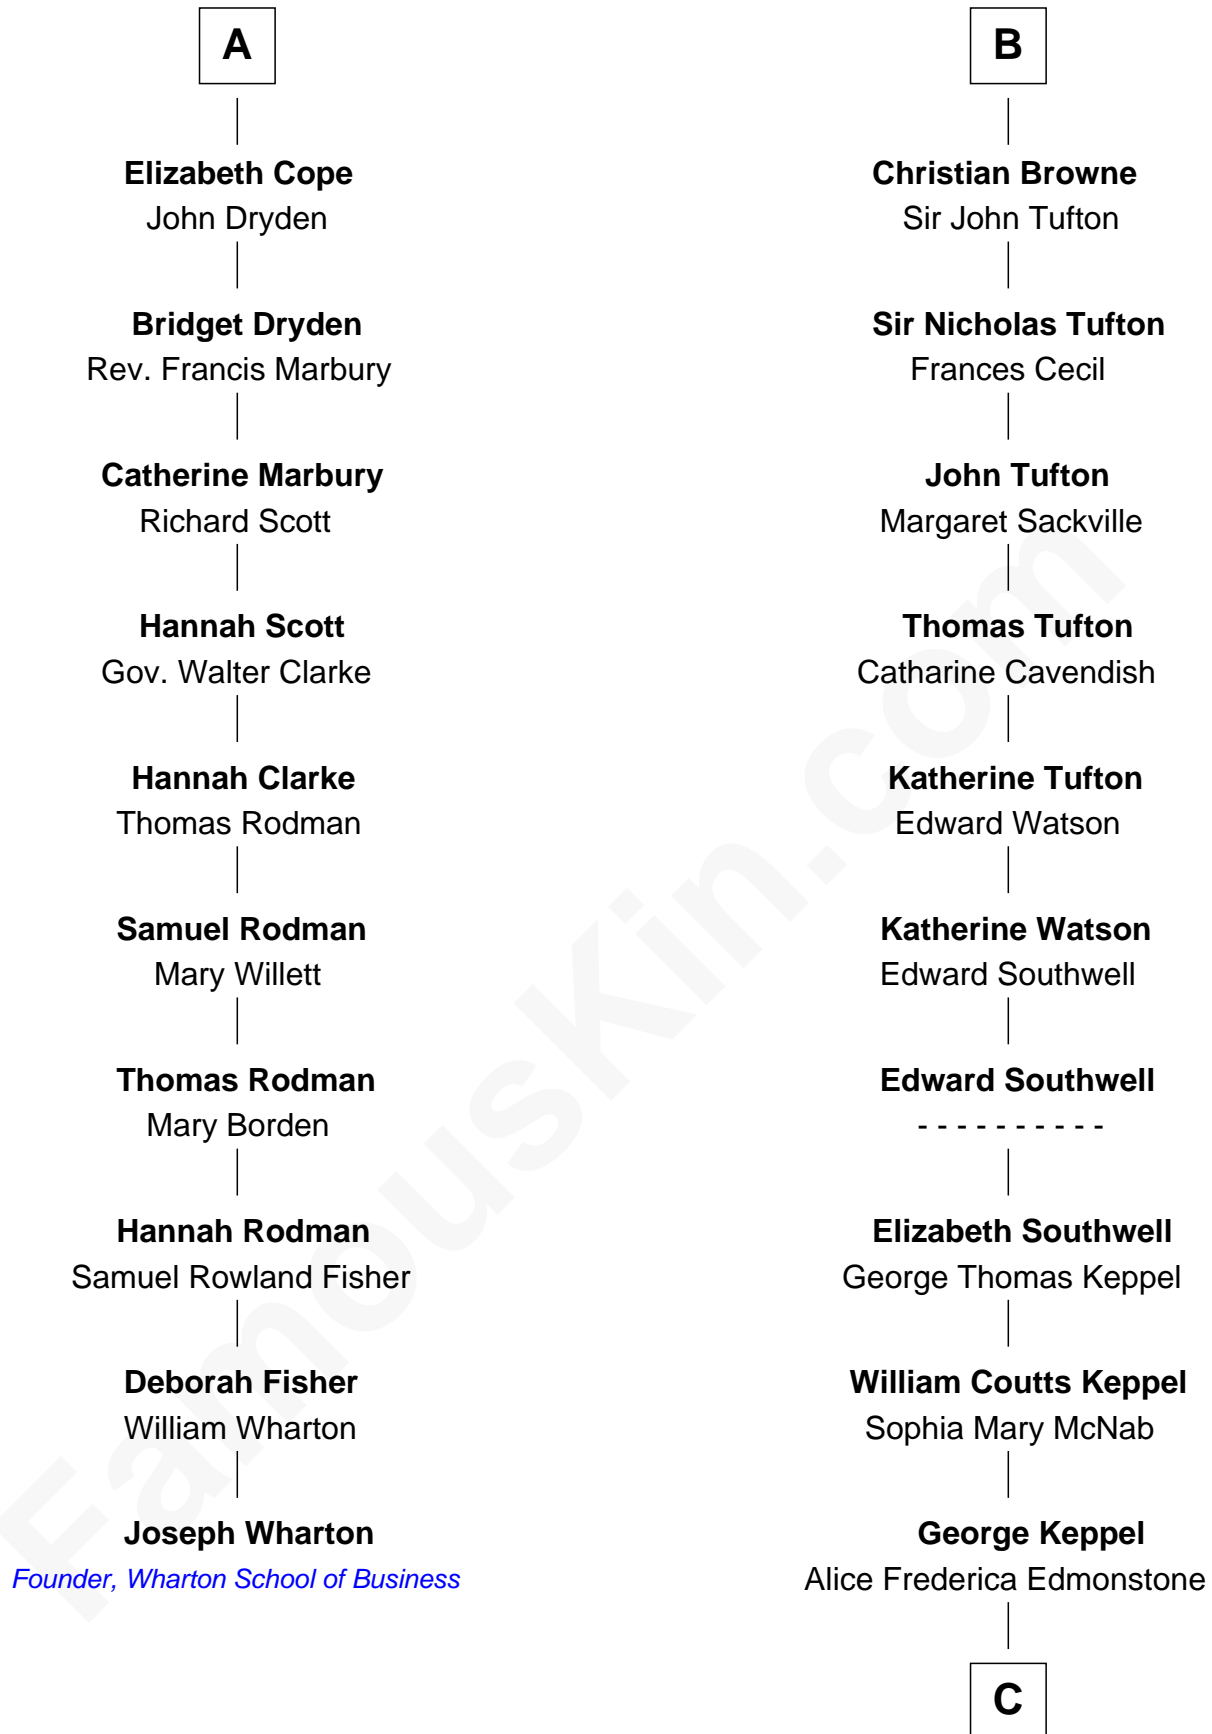

FamousKin.com

Relationship Chart of

Joseph Wharton

Founder of the Wharton School of Business

16th cousin 3 times removed of

Camilla Parker Bowles

Queen Consort of the United Kingdom

C