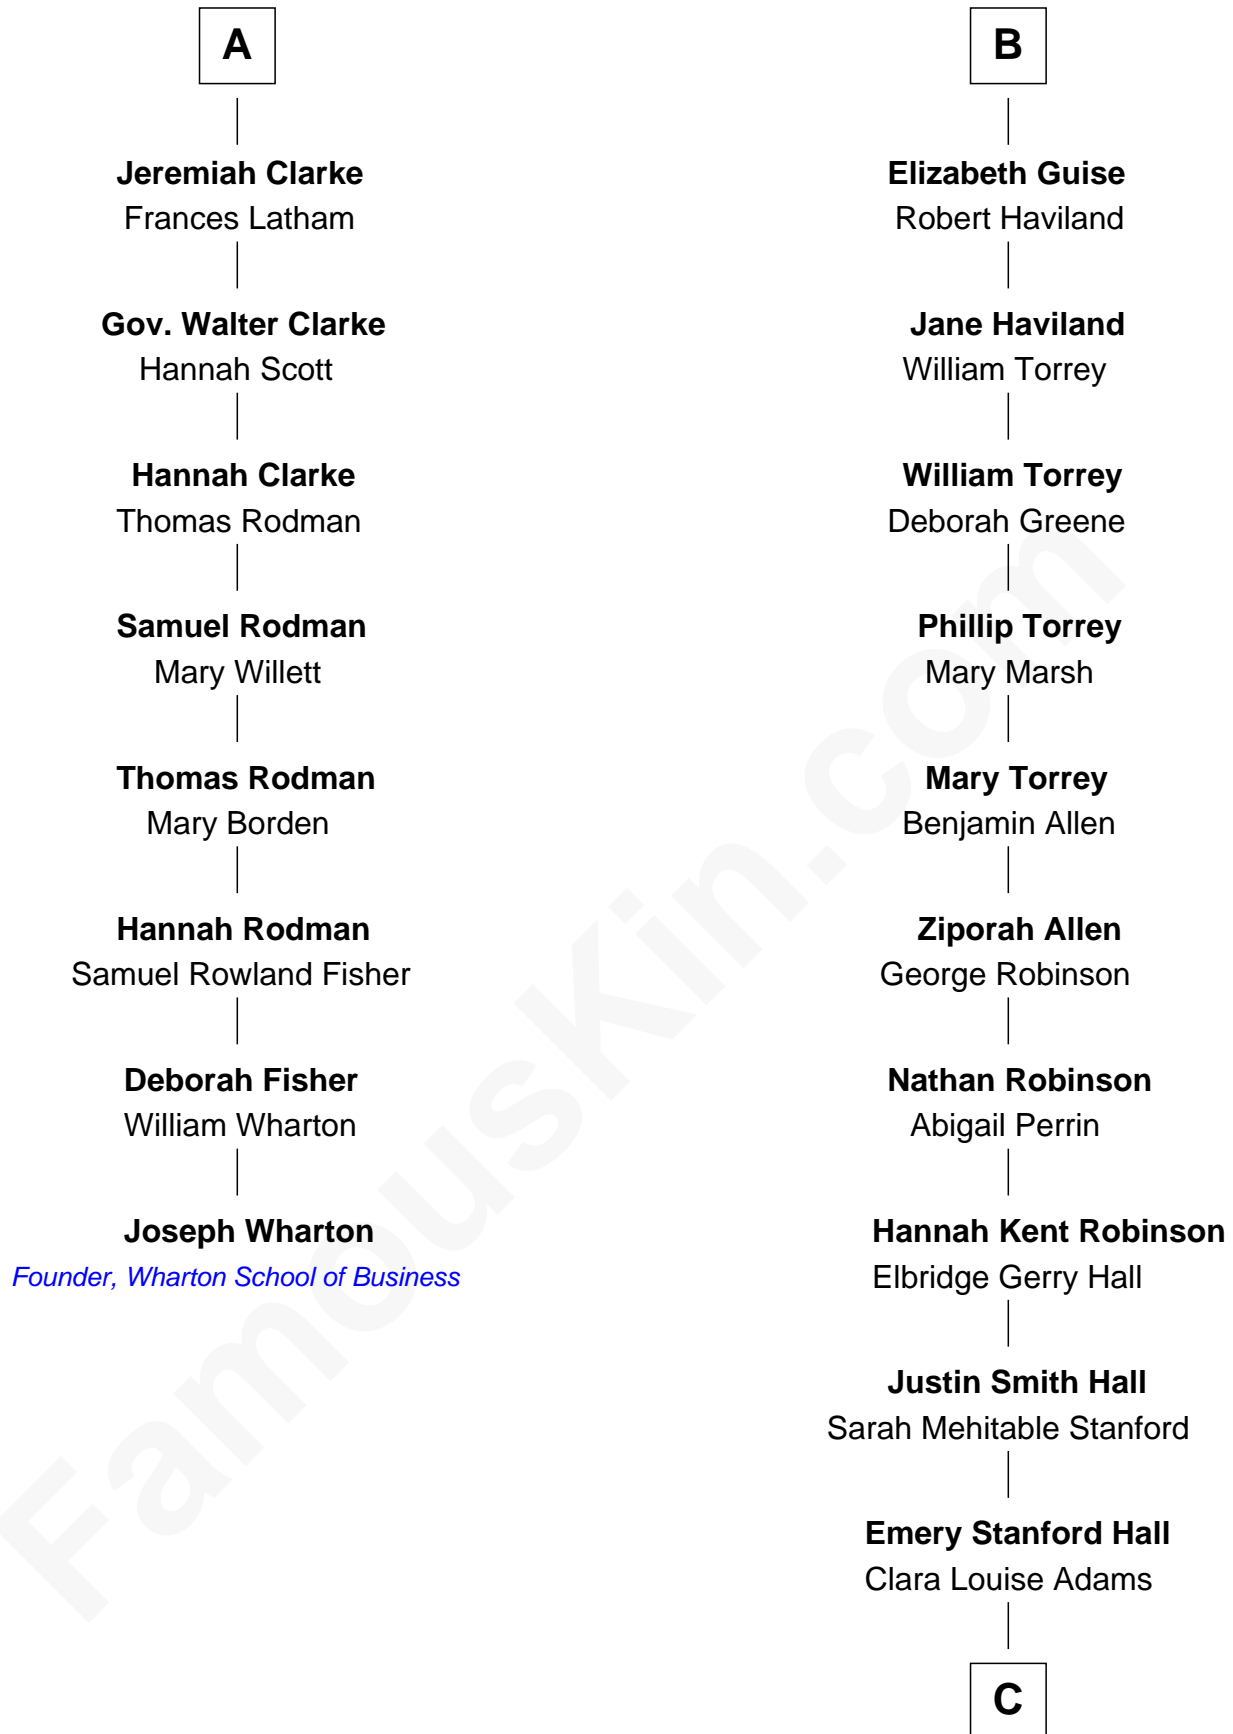

FamousKin.com

Relationship Chart of

Joseph Wharton

Founder of the Wharton School of Business

14th cousin 4 times removed of

Raquel Welch
Movie Actress

Sir Henry de Ferrers
Joan de Poynings

C

Josephine Sarah Hall
Armando Carlos Tejada

Raquel Welch
aka Raquel Welch

FamousKin.com