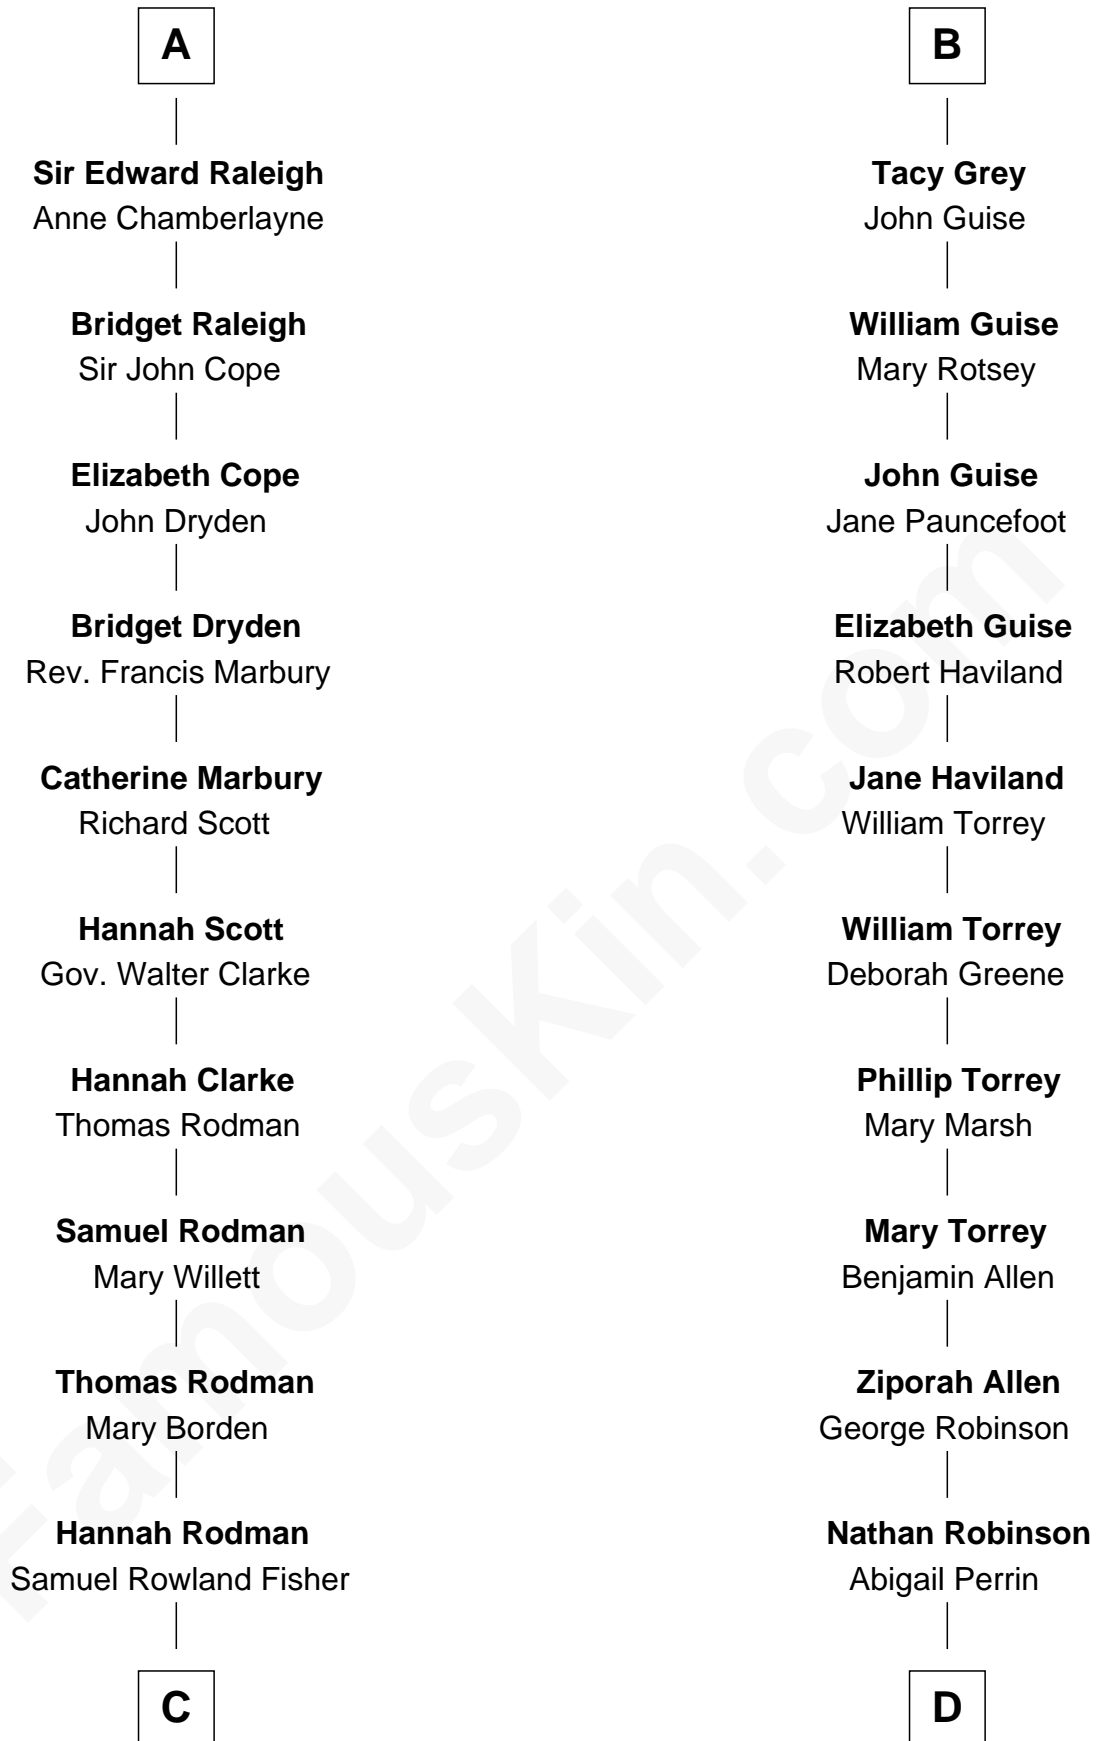

FamousKin.com

Relationship Chart of

Joseph Wharton

Founder of the Wharton School of Business

18th cousin 3 times removed of

Raquel Welch
Movie Actress

C

Deborah Fisher
William Wharton

Joseph Wharton

Founder, Wharton School of Business

D

Hannah Kent Robinson
Elbridge Gerry Hall

Justin Smith Hall
Sarah Mehitable Stanford

Emery Stanford Hall
Clara Louise Adams

Josephine Sarah Hall
Armando Carlos Tejada