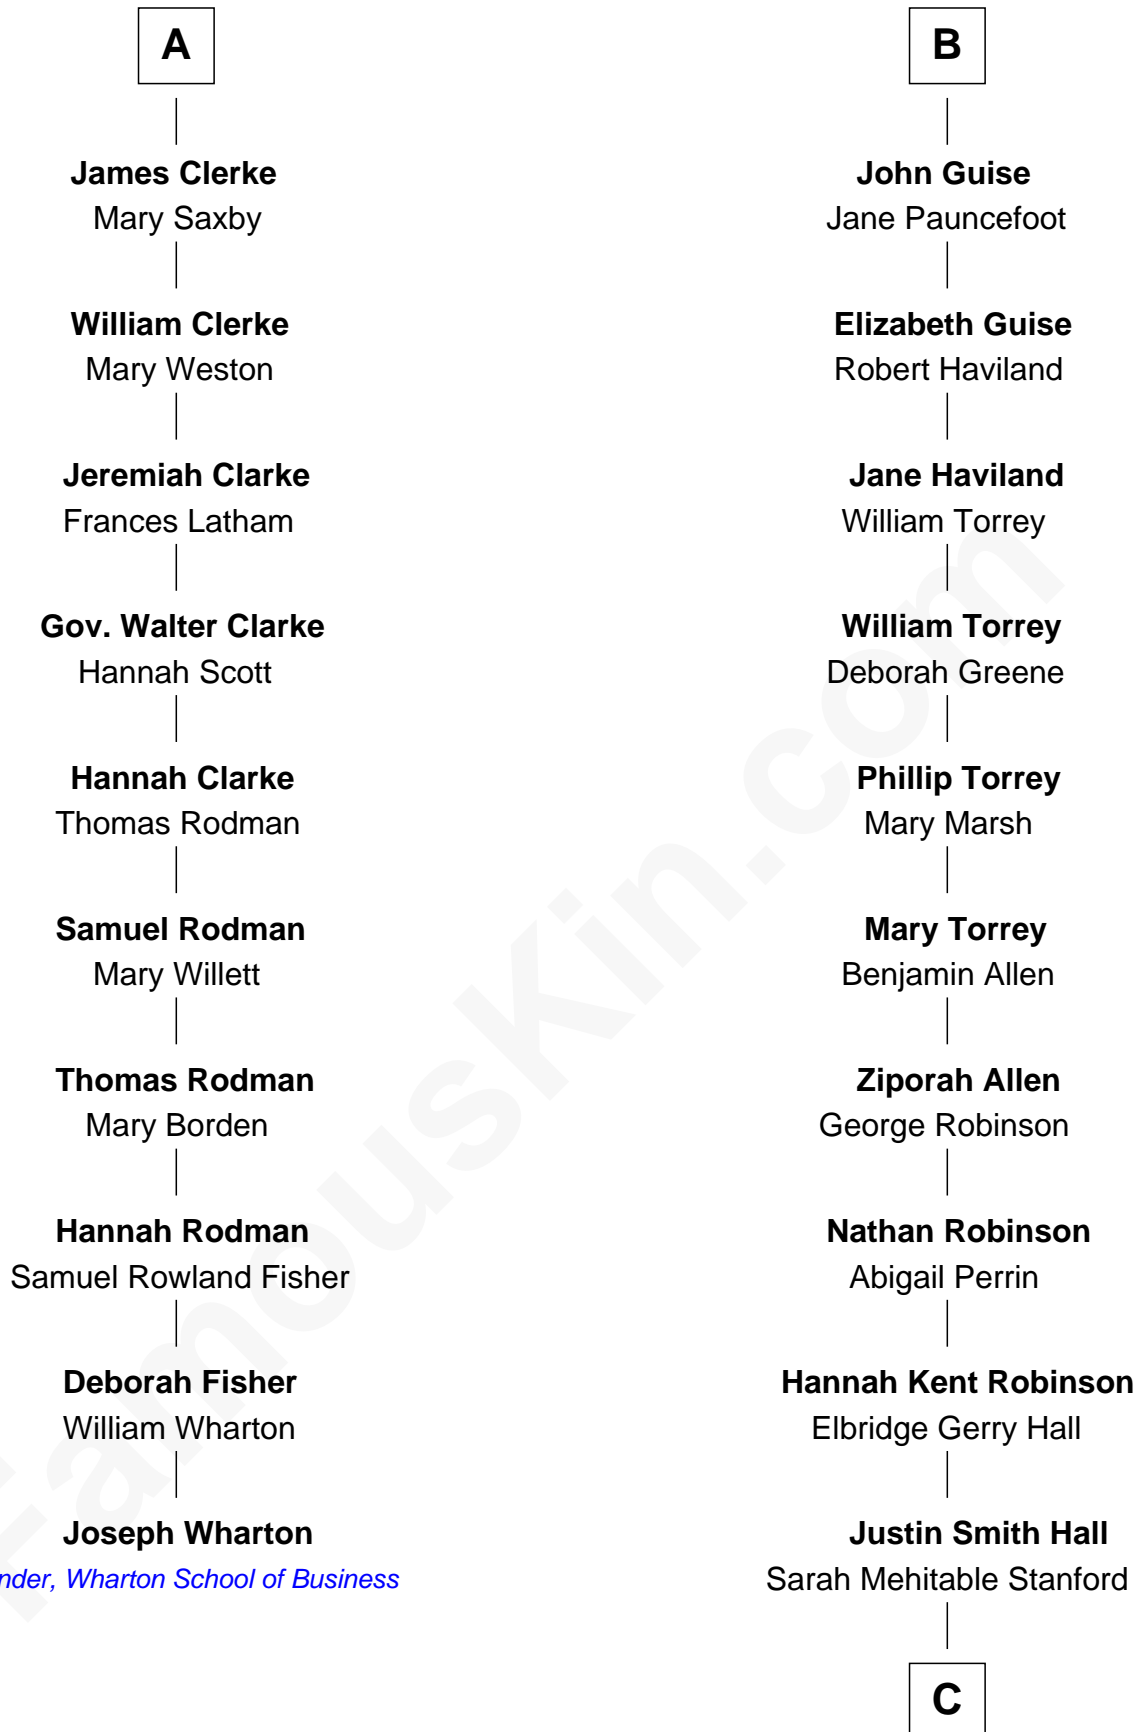

FamousKin.com

Relationship Chart of

Joseph Wharton

Founder of the Wharton School of Business

16th cousin 3 times removed of

Raquel Welch
Movie Actress

Sir William de Ros
Margery de Badlesmere

C

Emery Stanford Hall

Clara Louise Adams

Josephine Sarah Hall

Armando Carlos Tejada

Raquel Welch

aka Raquel Welch

FamousKin.com