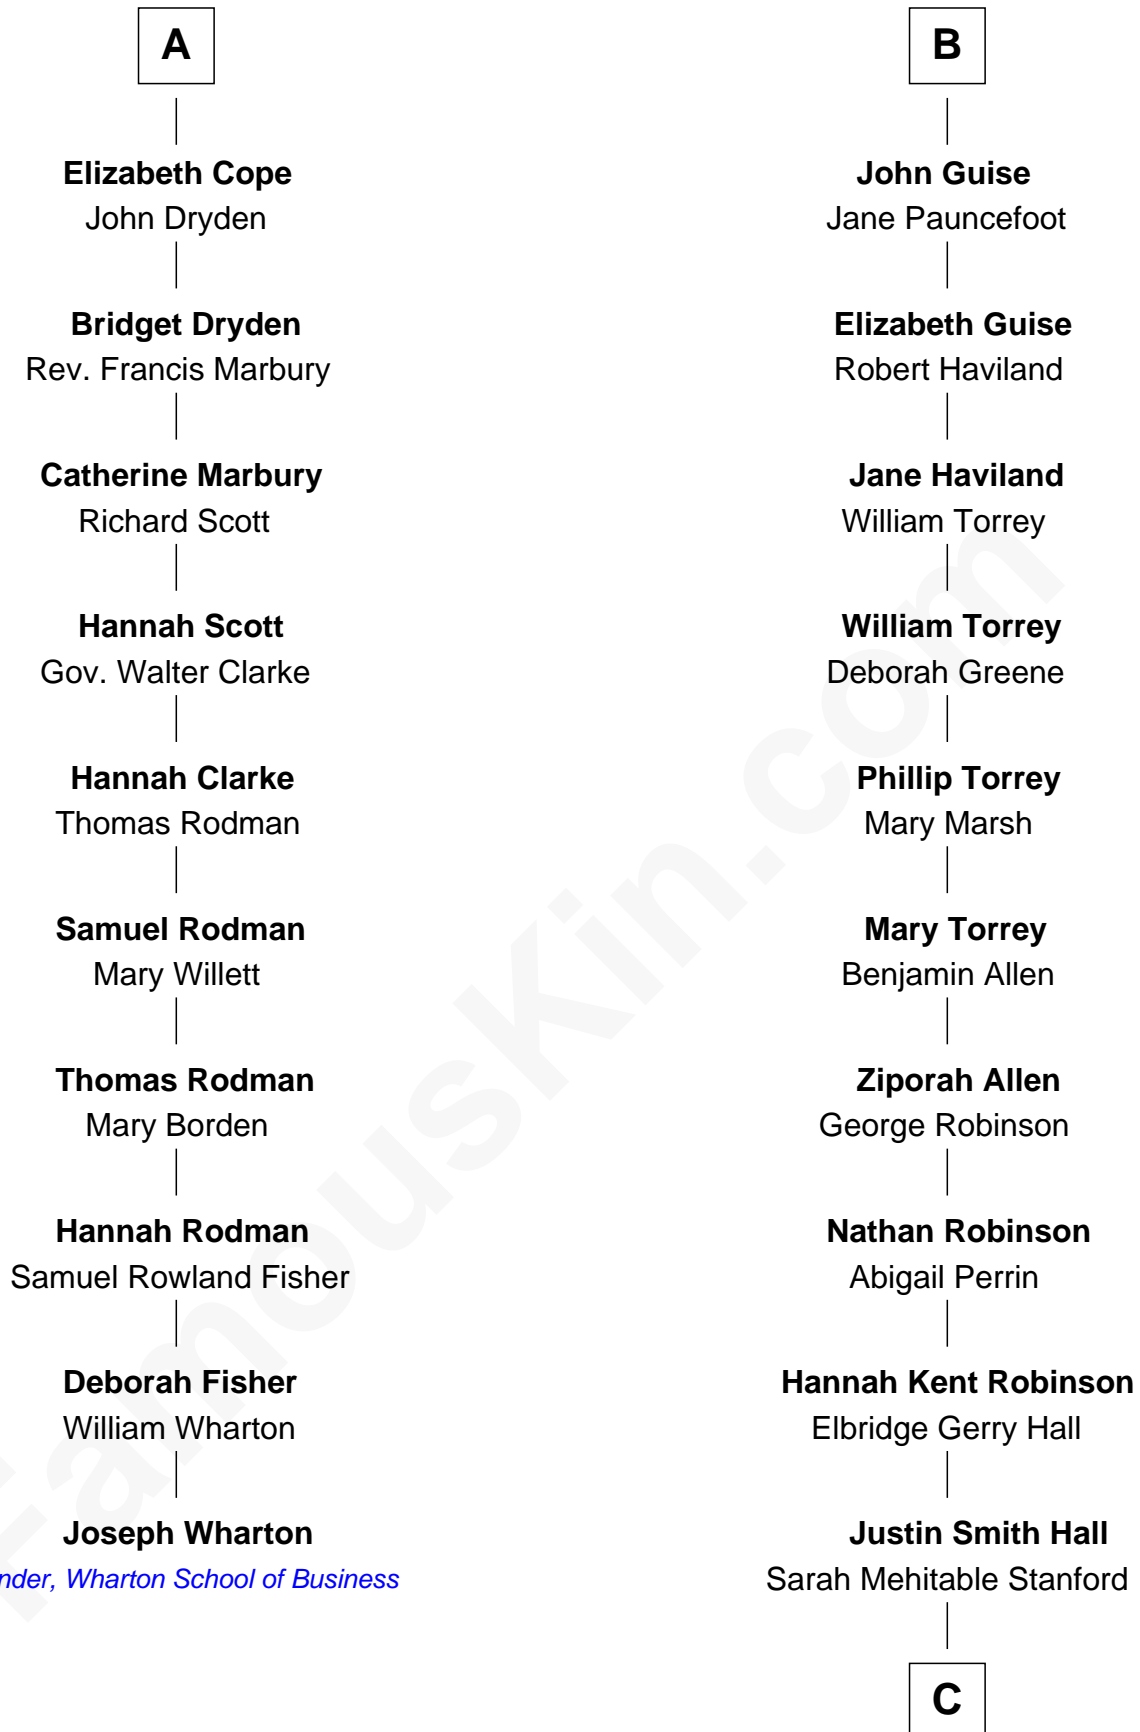

FamousKin.com

Relationship Chart of

Joseph Wharton

Founder of the Wharton School of Business

16th cousin 3 times removed of

Raquel Welch
Movie Actress

Ralph de Stafford
Margaret de Audley

Elizabeth de Stafford

Margaret de Ros

Sir Reynold Grey

Sir John Grey

Constance de Holand

Sir Edmund Grey

Katherine Percy

Anne Grey

Sir John Grey

Probable

Tacy Grey

John Guise

William Guise

Mary Rotsey

B

C

Emery Stanford Hall

Clara Louise Adams

Josephine Sarah Hall

Armando Carlos Tejada

Raquel Welch

aka Raquel Welch

FamousKin.com