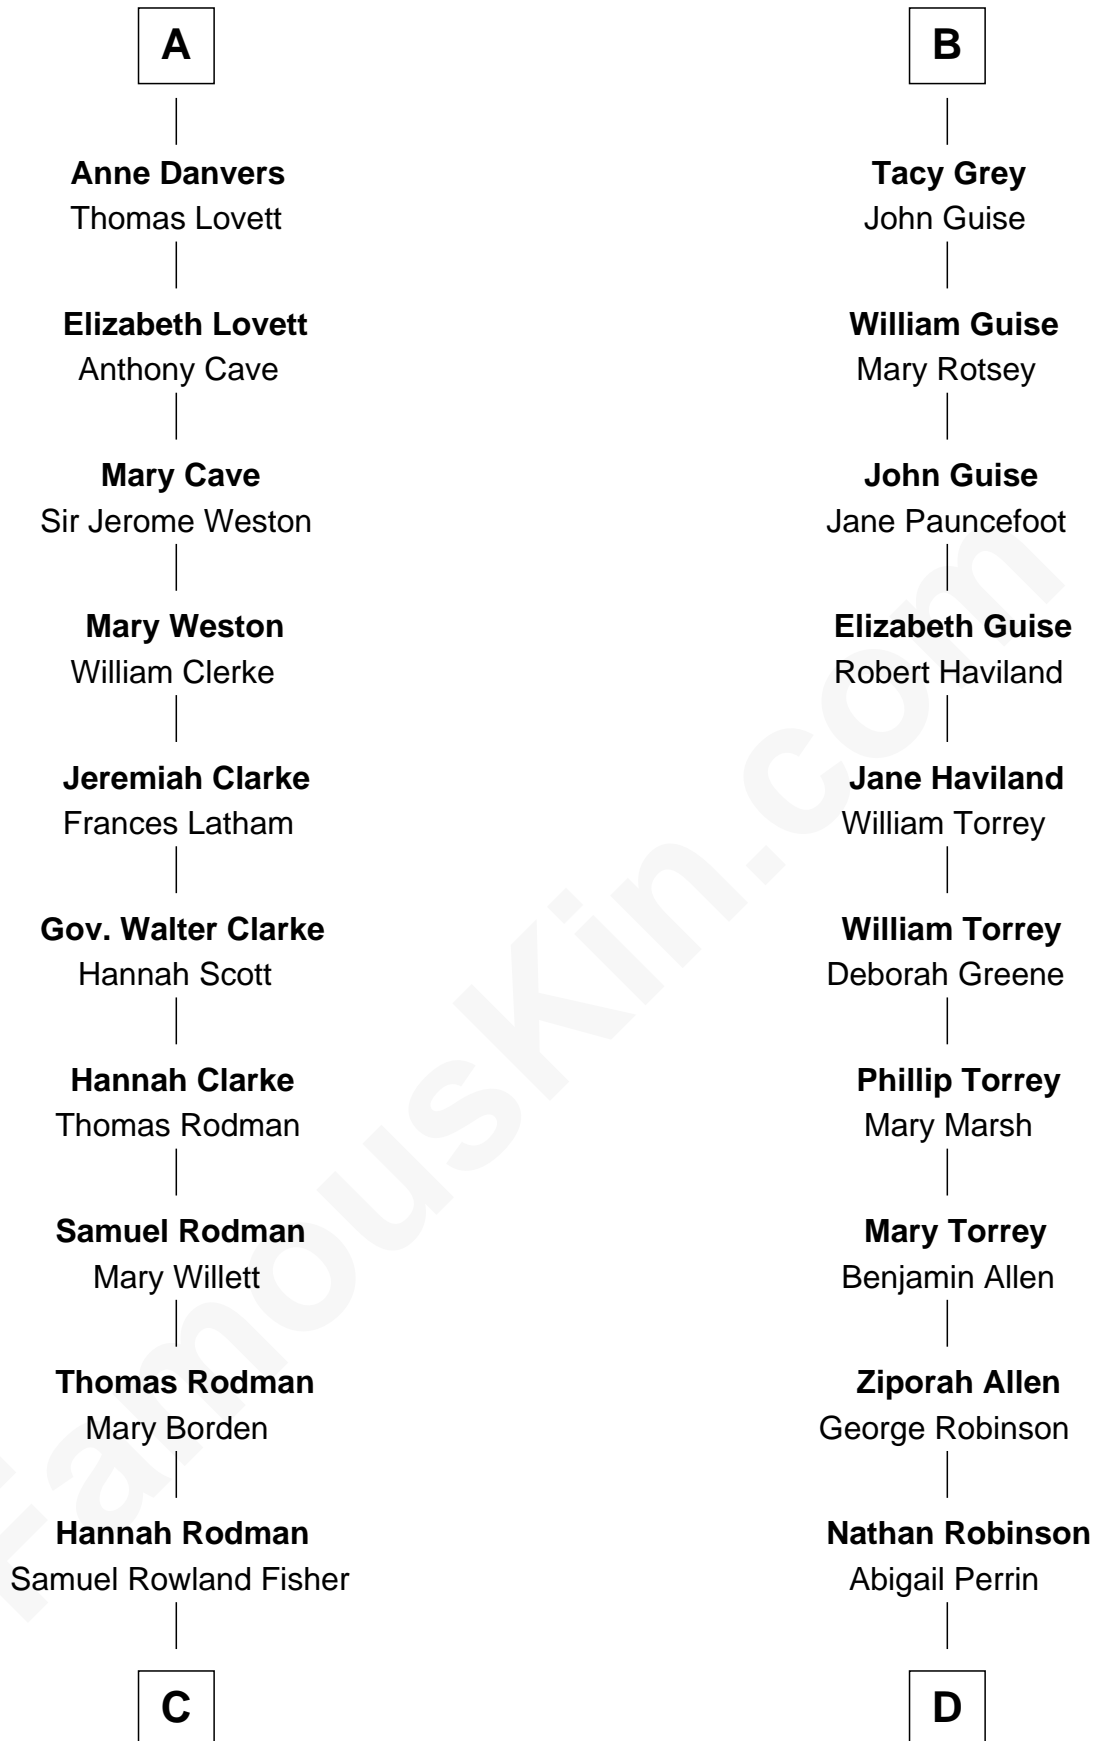

### Joseph Wharton

*Founder of the Wharton School of Business*

18th cousin 3 times removed of

**Raquel Welch**  
*Movie Actress*

**Sir William de Montagu**  
Elizabeth de Montfort

**Hawise de Montagu**  
Sir Roger de Bavent

**Joan de Bavent**  
Sir John Dauntsey

**John Dauntsey**  
Elizabeth Beverley

**Joan Dauntsey**  
Sir John Stradling

**Edmund Stradling**  
Elizabeth Arundell

**John Stradling**  
Alice Langford

**Anne Stradling**  
Sir John Danvers

**A**

**William de Montagu**  
Katherine de Grandison

**Philippa de Montagu**  
Sir Roger de Mortimer

**Edmund Mortimer**  
Philippa Plantagenet

**Elizabeth Mortimer**  
Sir Henry Percy

**Sir Henry Percy**  
Eleanor Neville

**Katherine Percy**  
Sir Edmund Grey

**Anne Grey**  
Sir John Grey

Probable

**B**

**C**

**Deborah Fisher**  
William Wharton

**Joseph Wharton**

*Founder, Wharton School of Business*