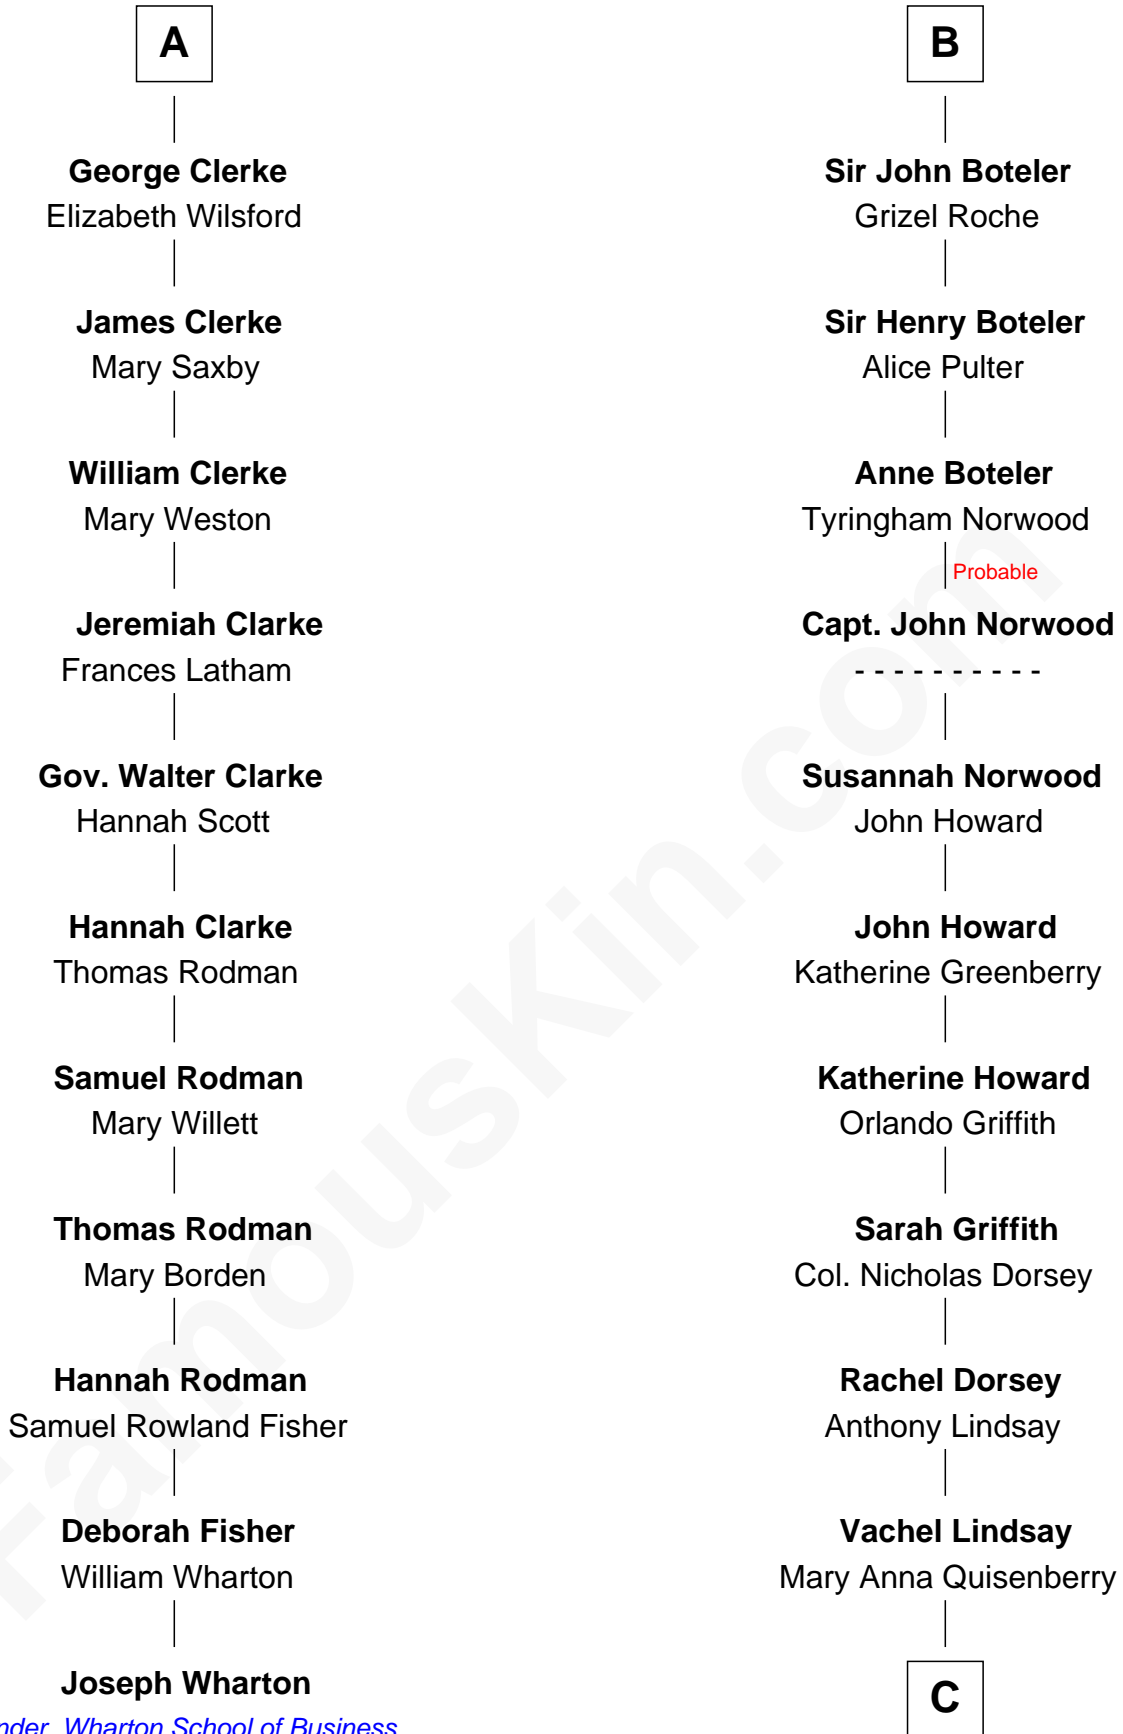

## Relationship Chart of

### Joseph Wharton

*Founder of the Wharton School of Business*

17th cousin 2 times removed of

**Vachel Lindsay**  
*American Poet*

**C**

**Nicholas Lindsay**

Martha Ann Cane

**Vachel Thomas Lindsay**