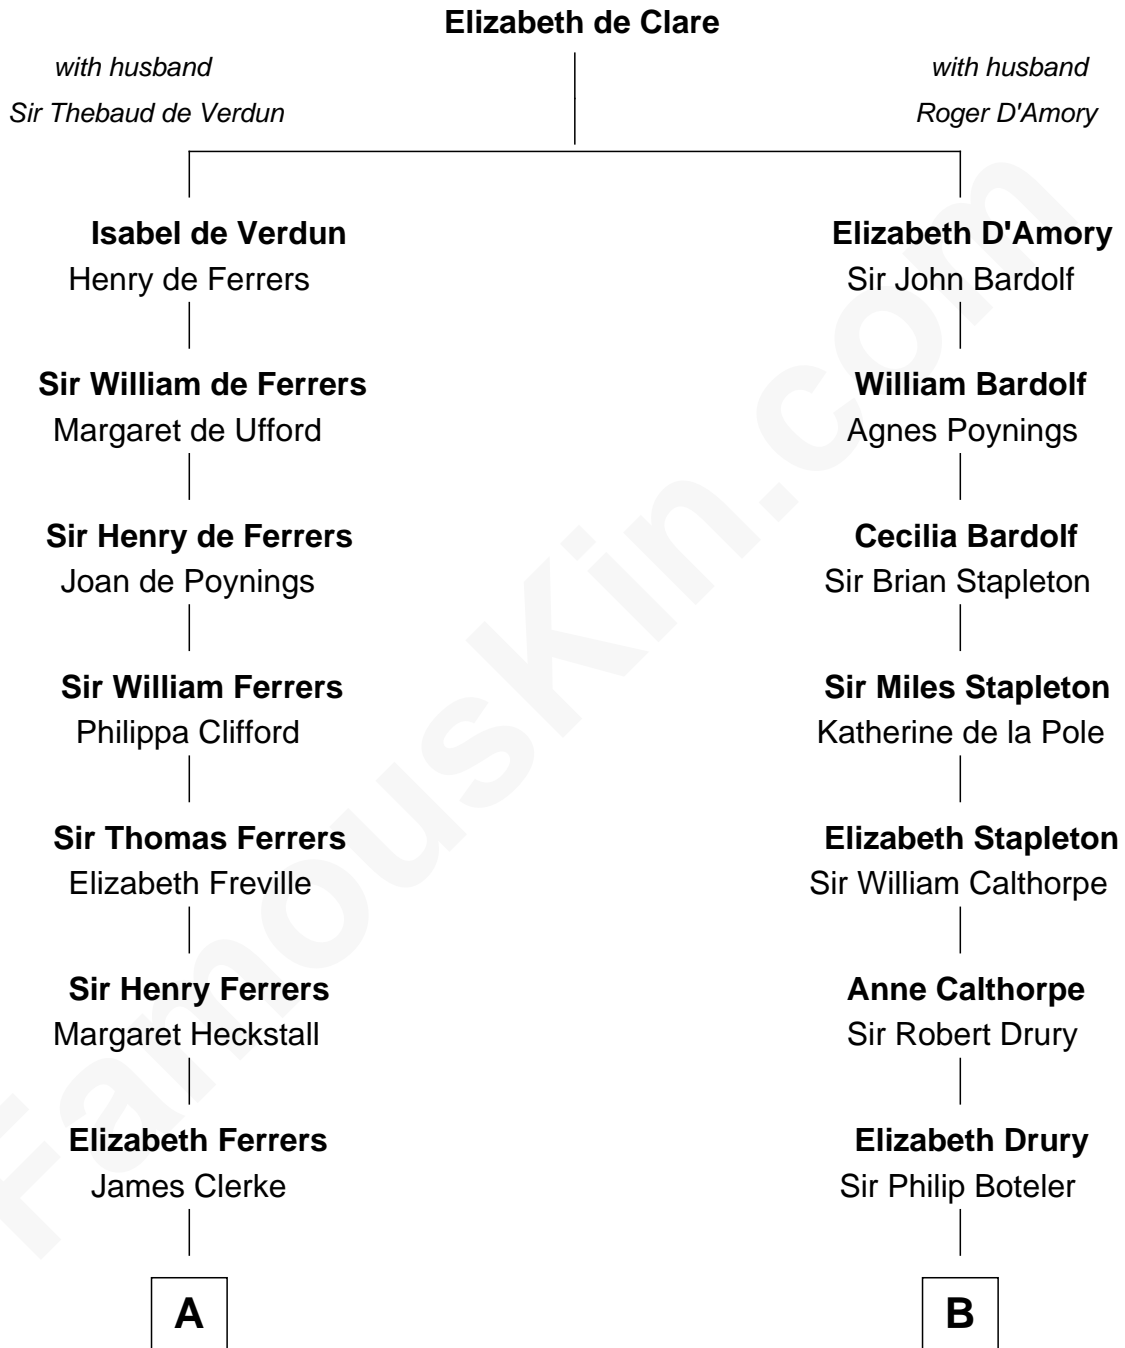

# FamousKin.com

## Relationship Chart of

### Joseph Wharton

*Founder of the Wharton School of Business*

17th cousin 2 times removed of

**Vachel Lindsay**  
*American Poet*

**C**

**Nicholas Lindsay**

Martha Ann Cane

**Vachel Thomas Lindsay**