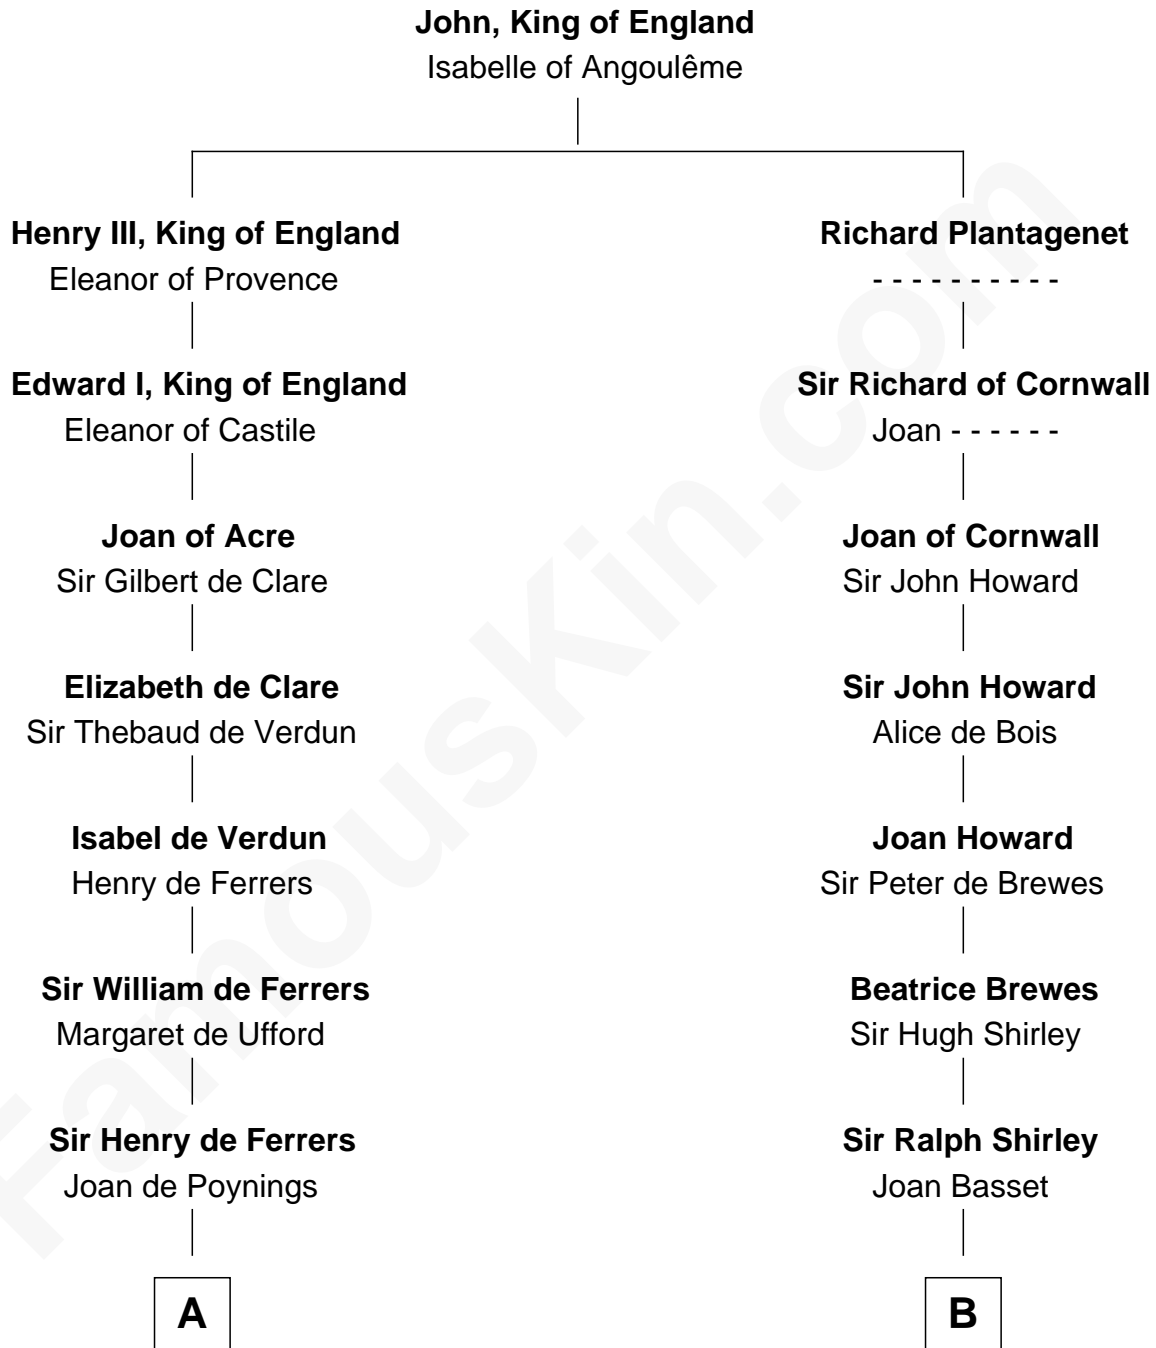

FamousKin.com

Relationship Chart of

Joseph Wharton

Founder of the Wharton School of Business

21st cousin of

Helen (Herron) Taft

First Lady of President William H. Taft

C

Samuel Rodman

Mary Willett

Thomas Rodman

Mary Borden

Hannah Rodman

Samuel Rowland Fisher

Deborah Fisher

William Wharton