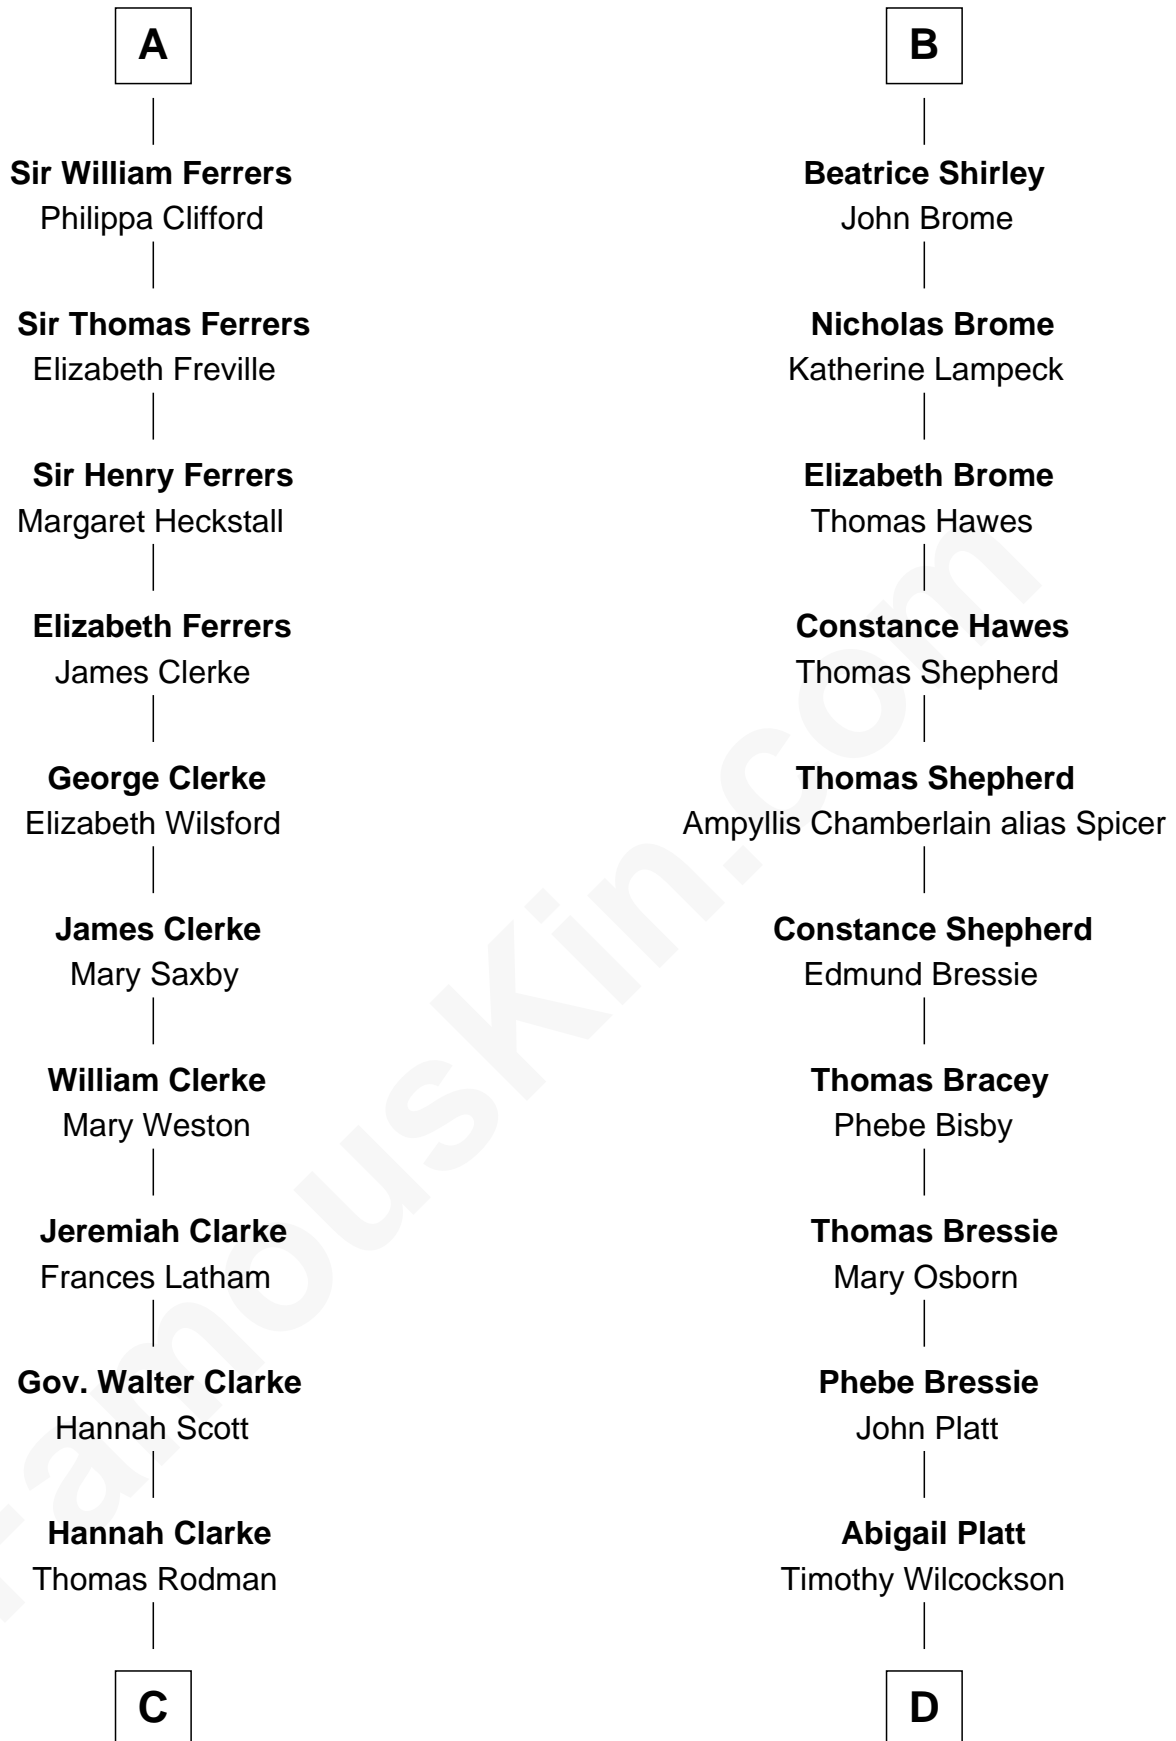

FamousKin.com

Relationship Chart of

Joseph Wharton

Founder of the Wharton School of Business

21st cousin of

Helen (Herron) Taft

First Lady of President William H. Taft

C

Samuel Rodman

Mary Willett

Thomas Rodman

Mary Borden

Hannah Rodman

Samuel Rowland Fisher

Deborah Fisher

William Wharton