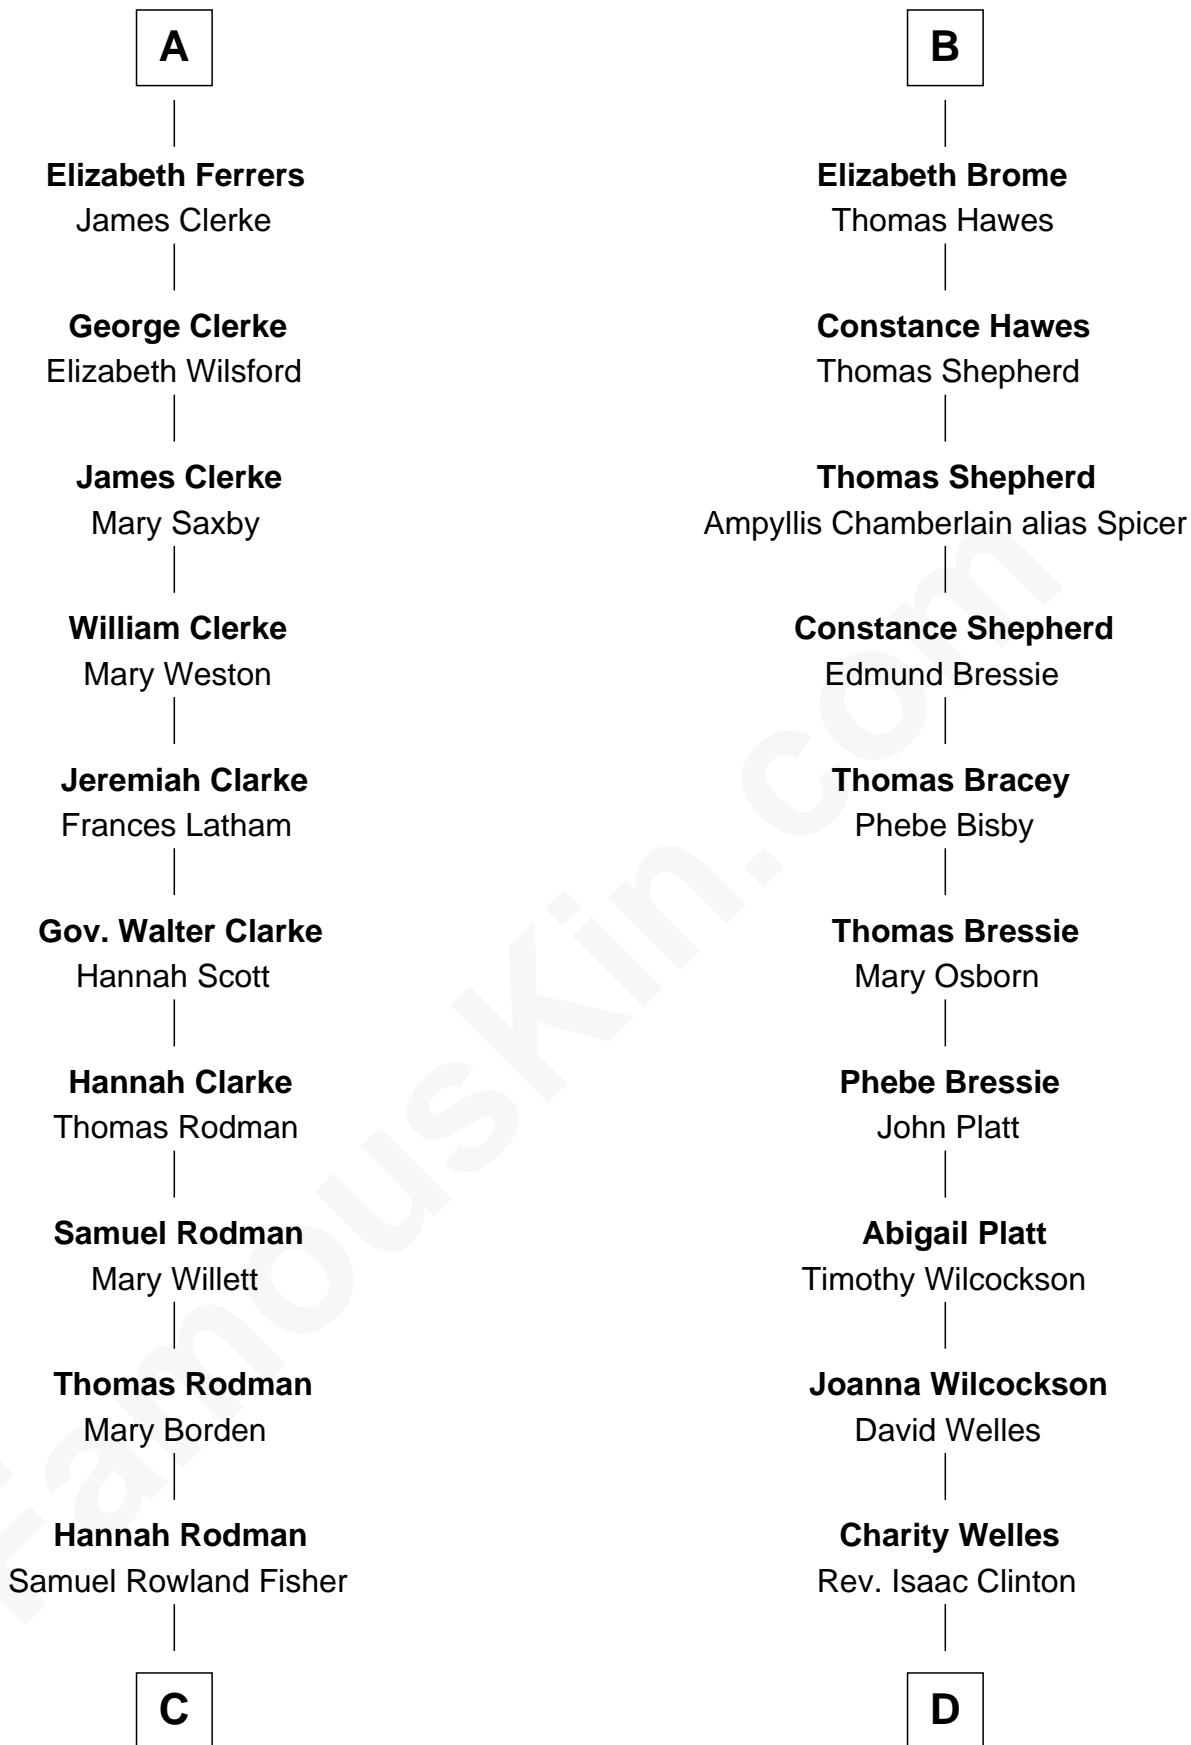

FamousKin.com

Relationship Chart of

Joseph Wharton

Founder of the Wharton School of Business

18th cousin 1 time removed of

Helen (Herron) Taft

First Lady of President William H. Taft

Sir Robert de Ros

Isabel de Aubeney

C

Deborah Fisher
William Wharton

Joseph Wharton

Founder, Wharton School of Business

D

Maria Clinton
Ela Collins

Harriet Anne Collins

John Williamson Herron

Helen (Herron) Taft

First Lady of William H. Taft

FamousKin.com