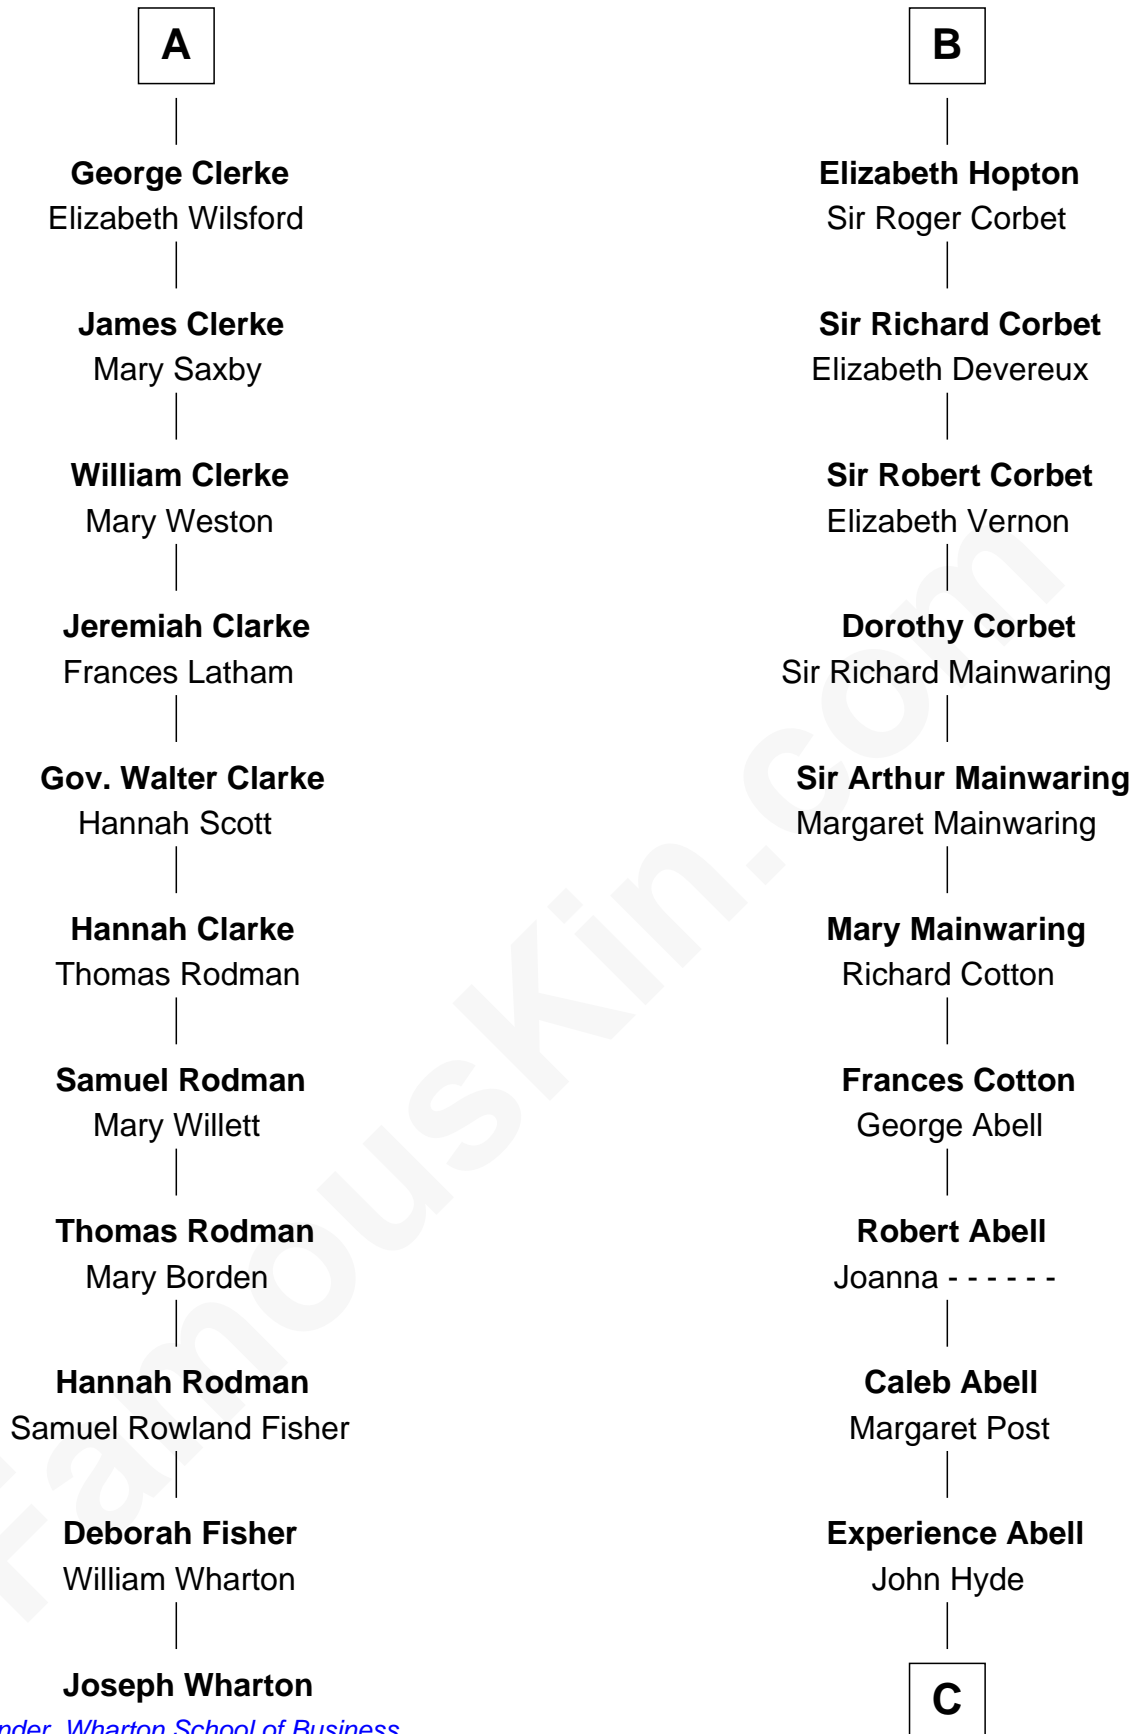

FamousKin.com

Relationship Chart of

Joseph Wharton

Founder of the Wharton School of Business

17th cousin 4 times removed of

Grover Cleveland

22nd and 24th U.S. President

C

James Hyde
Sarah Marshall

Abiah Hyde
Aaron Cleveland

William Cleveland
Margaret Falley

Rev. Richard Falley Cleveland
Ann Neal

Grover Cleveland
22nd and 24th U.S. President

FamousKin.com