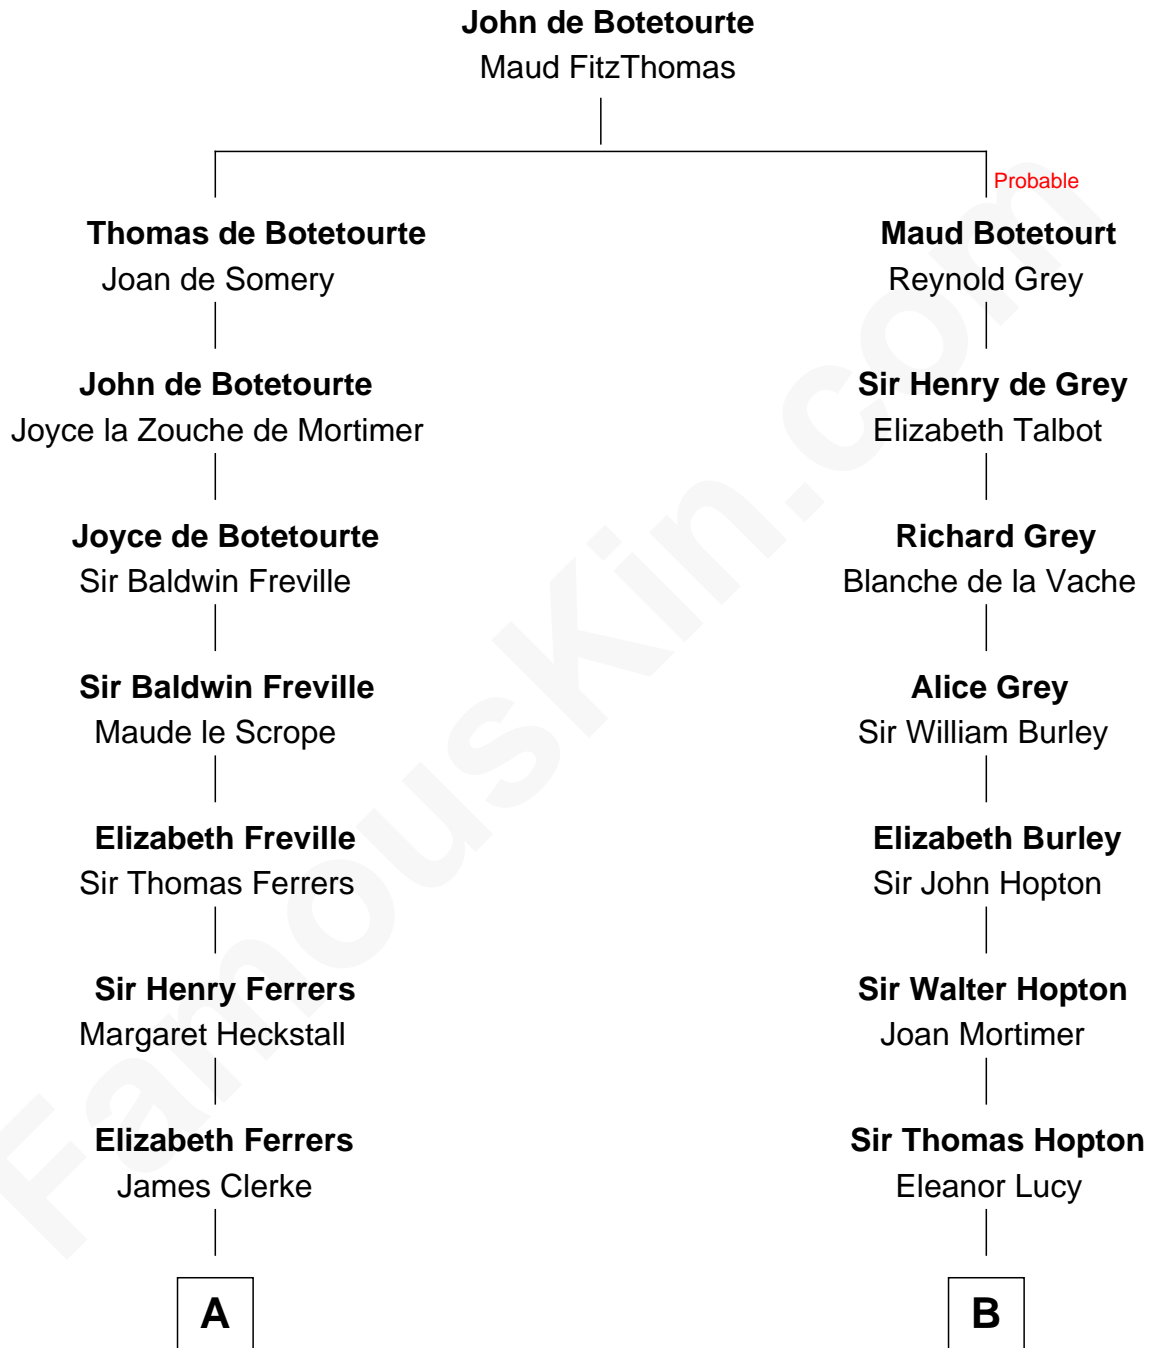

FamousKin.com

Relationship Chart of

Joseph Wharton

Founder of the Wharton School of Business

17th cousin 4 times removed of

Grover Cleveland

22nd and 24th U.S. President

C

James Hyde
Sarah Marshall

Abiah Hyde
Aaron Cleveland

William Cleveland
Margaret Falley

Rev. Richard Falley Cleveland
Ann Neal

Grover Cleveland
22nd and 24th U.S. President

FamousKin.com