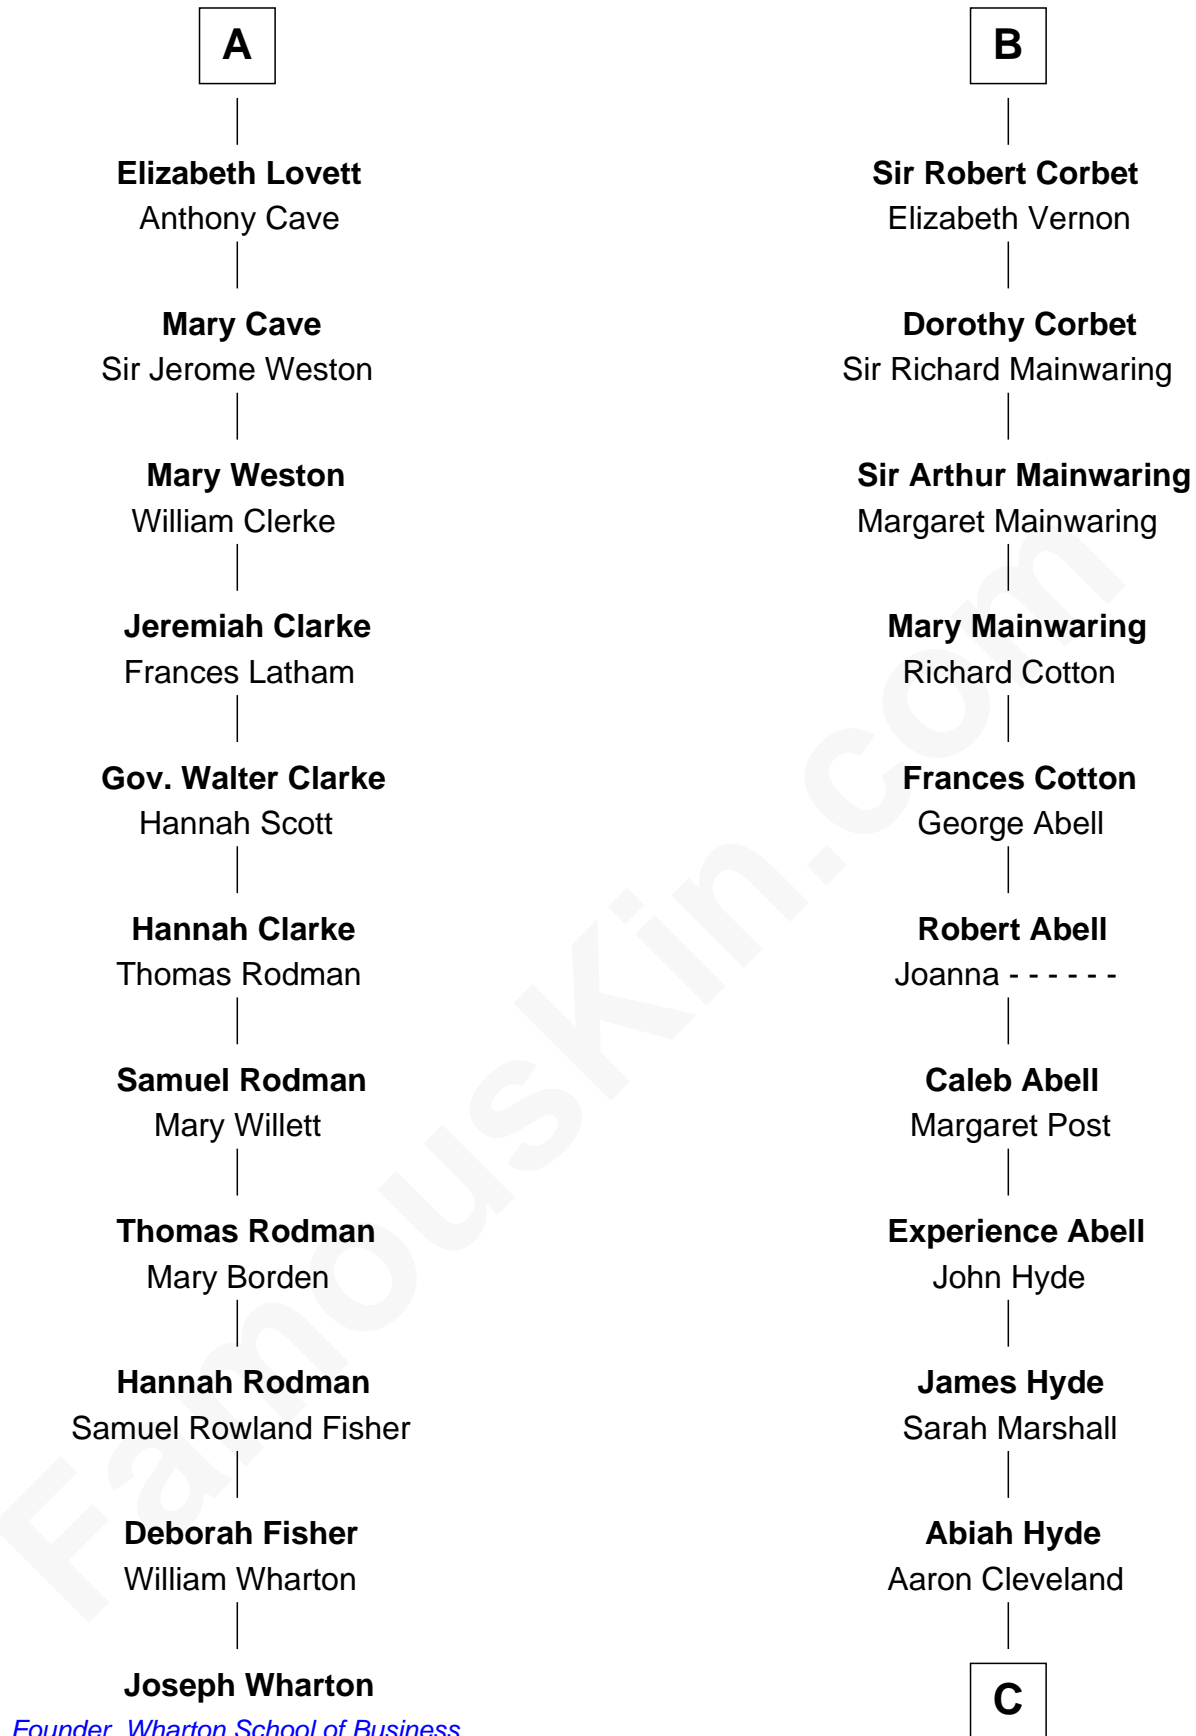

## Relationship Chart of

### Joseph Wharton

Founder of the Wharton School of Business

17th cousin 2 times removed of

### Grover Cleveland

22nd and 24th U.S. President

**C**

**William Cleveland**

Margaret Falley

**Rev. Richard Falley Cleveland**

Ann Neal

**Grover Cleveland**