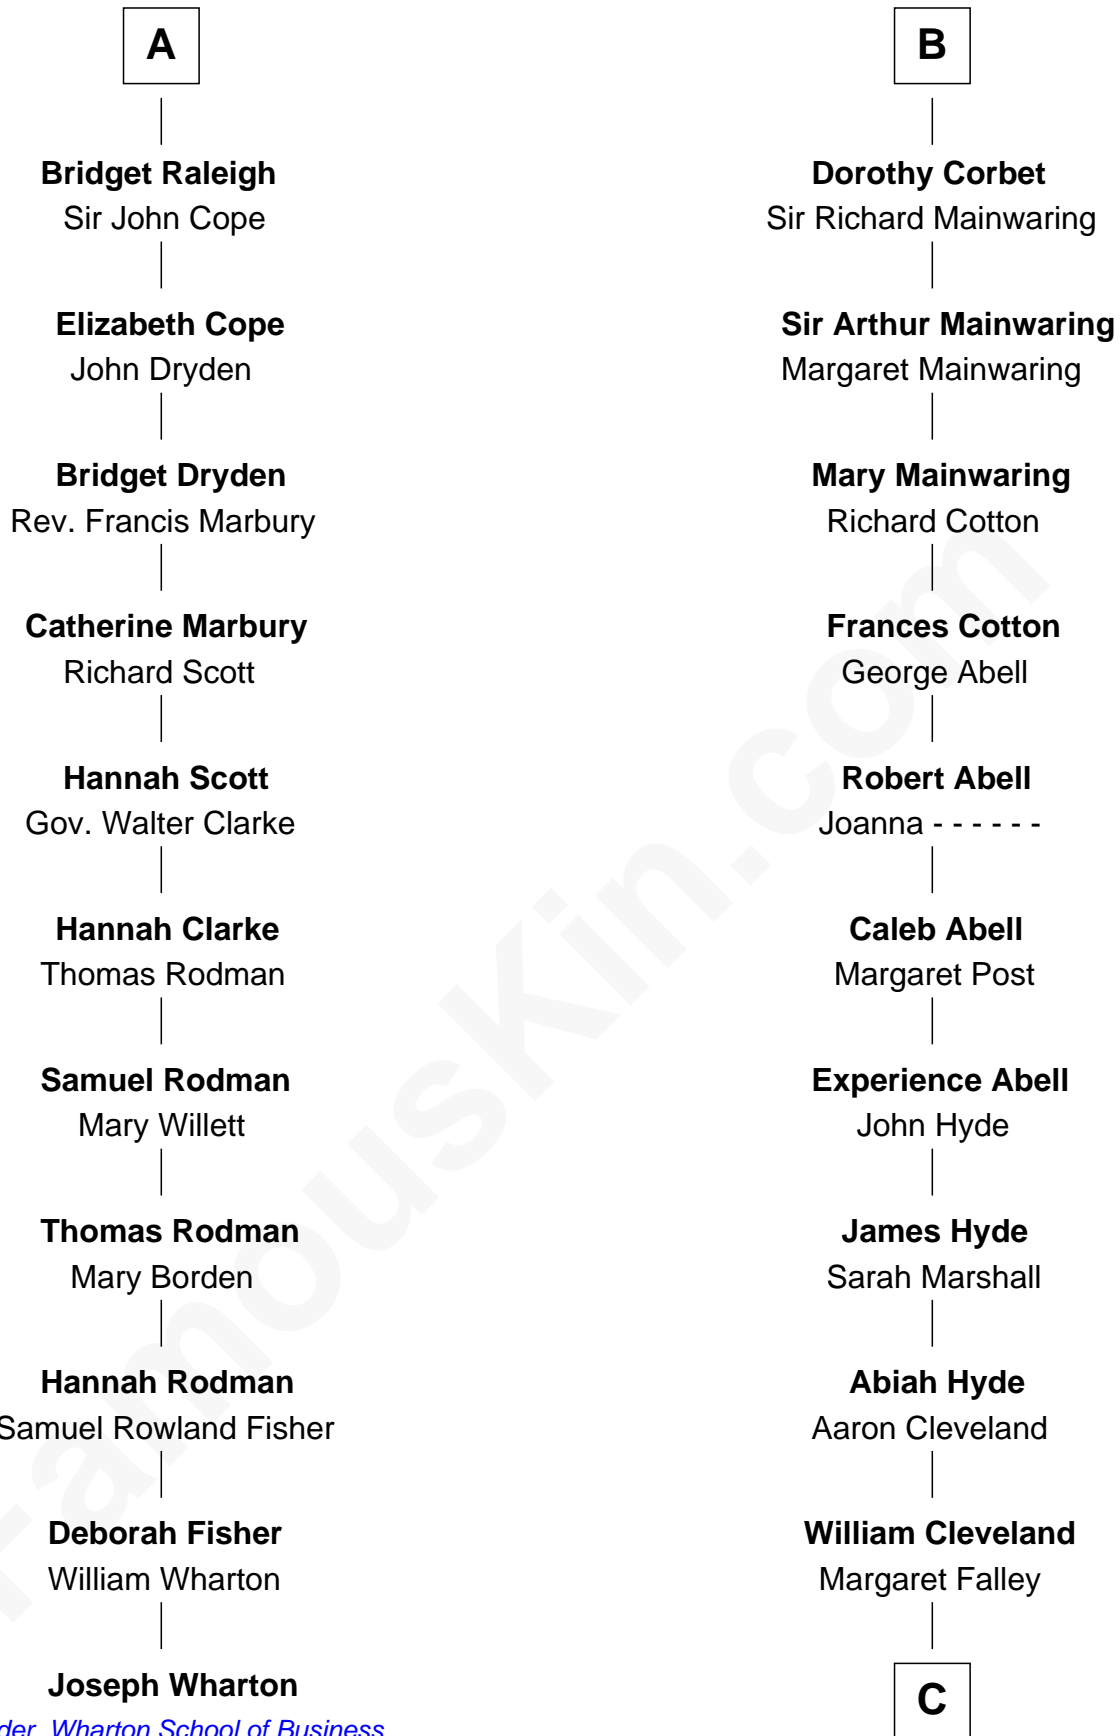

## Relationship Chart of

### Joseph Wharton

*Founder of the Wharton School of Business*

17th cousin 1 time removed of

### Grover Cleveland

*22nd and 24th U.S. President*

**Edmund Fitzalan**  
Alice de Warenne

**C**

Rev. Richard Falley Cleveland

Ann Neal

**Grover Cleveland**

*22nd and 24th U.S. President*