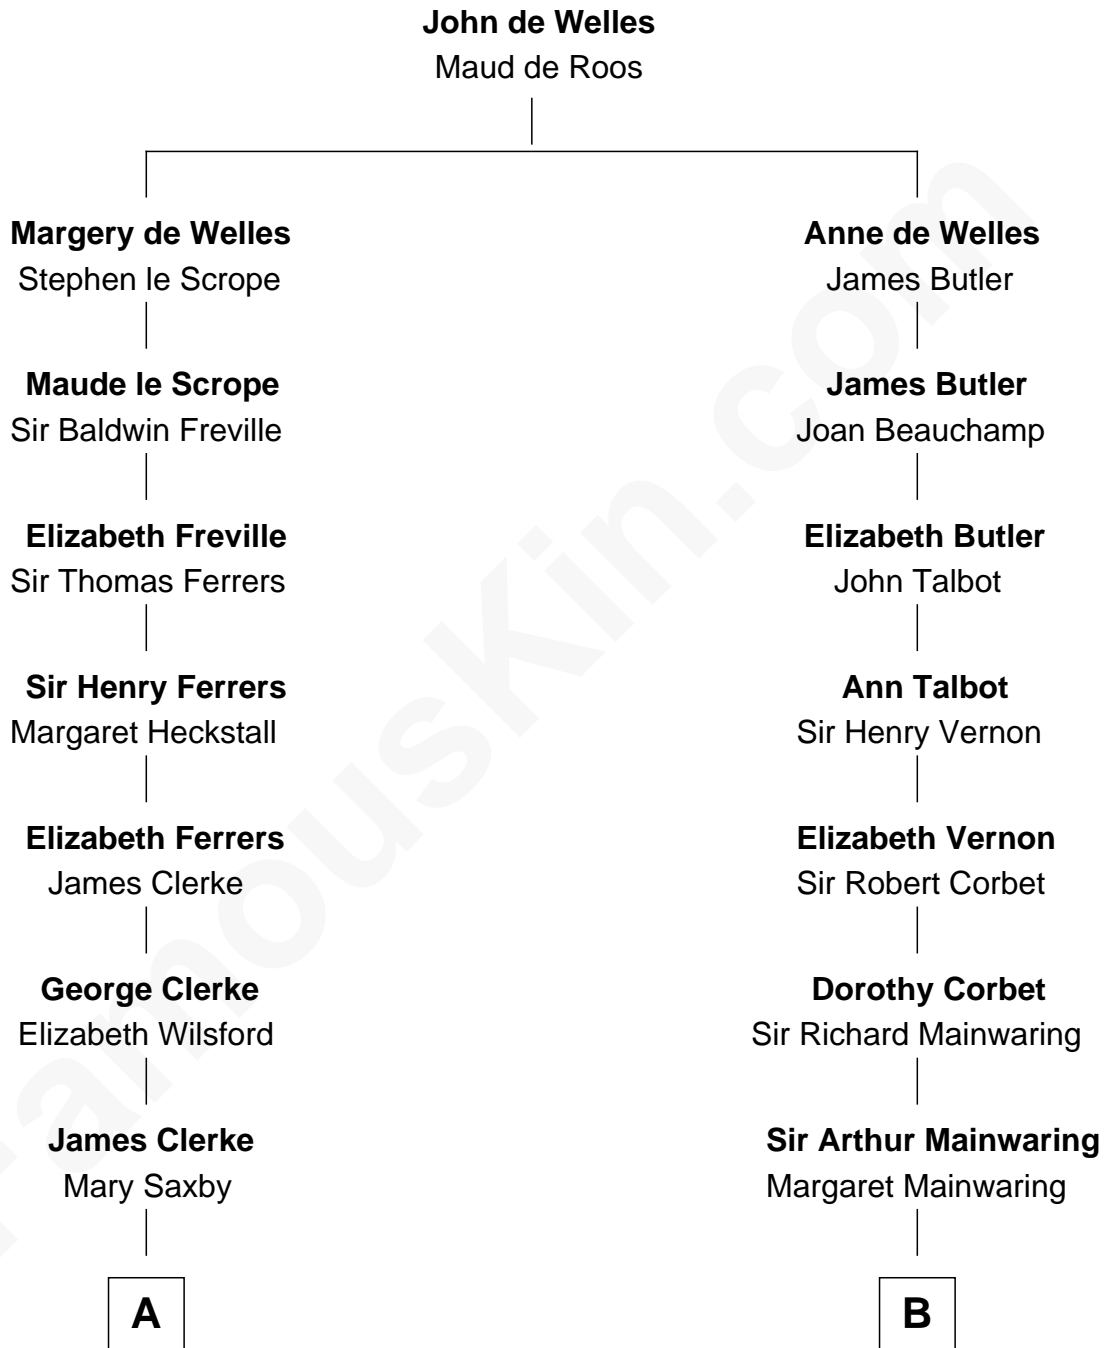

FamousKin.com

Relationship Chart of

Joseph Wharton

Founder of the Wharton School of Business

15th cousin 1 time removed of

Grover Cleveland

22nd and 24th U.S. President

A

William Clerke
Mary Weston

Jeremiah Clarke
Frances Latham

Gov. Walter Clarke
Hannah Scott

Hannah Clarke
Thomas Rodman

Samuel Rodman
Mary Willett

Thomas Rodman
Mary Borden

Hannah Rodman
Samuel Rowland Fisher

Deborah Fisher
William Wharton

Joseph Wharton

Founder, Wharton School of Business

B

Mary Mainwaring
Richard Cotton

Frances Cotton
George Abell

Robert Abell
Joanna - - - - -

Caleb Abell
Margaret Post