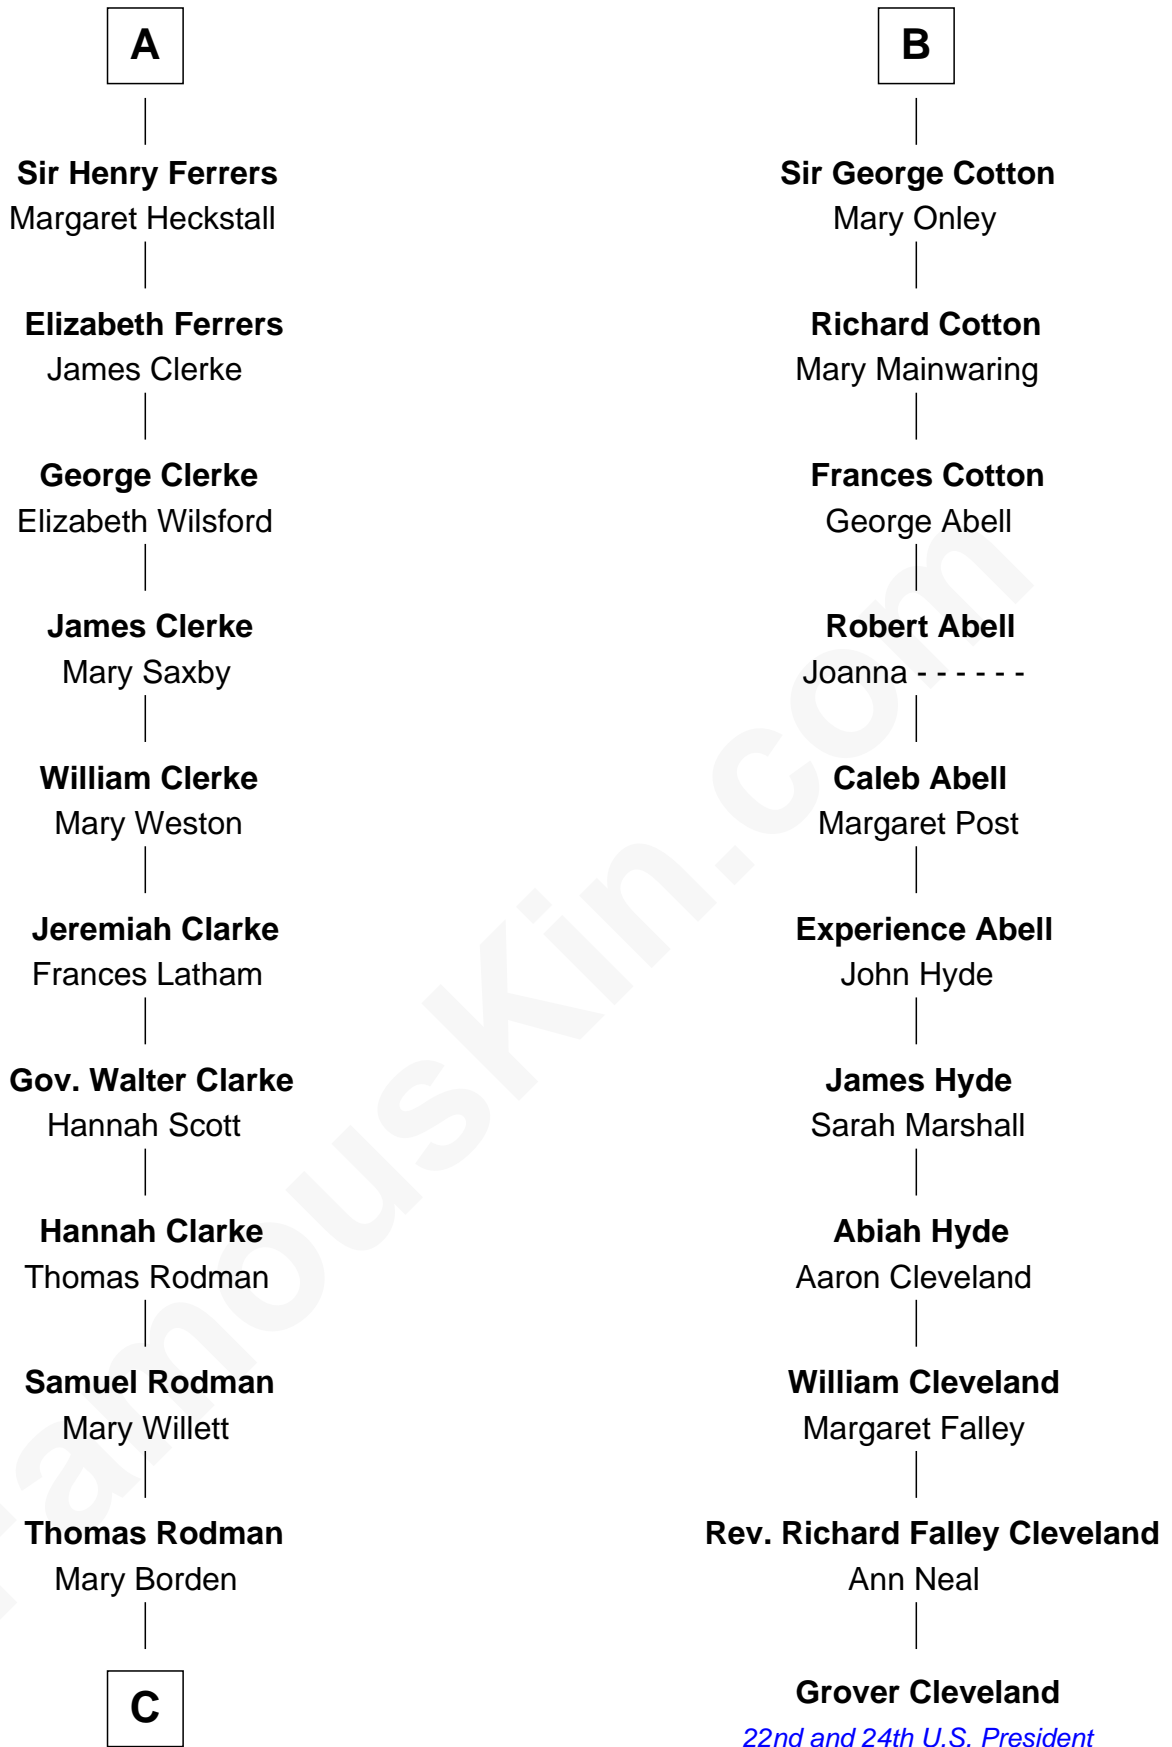

FamousKin.com

Relationship Chart of

Joseph Wharton

Founder of the Wharton School of Business

17th cousin 2 times removed of

Grover Cleveland

22nd and 24th U.S. President

C

—
Hannah Rodman
Samuel Rowland Fisher

—
Deborah Fisher
William Wharton

—
Joseph Wharton
Founder, Wharton School of Business

FamousKin.com