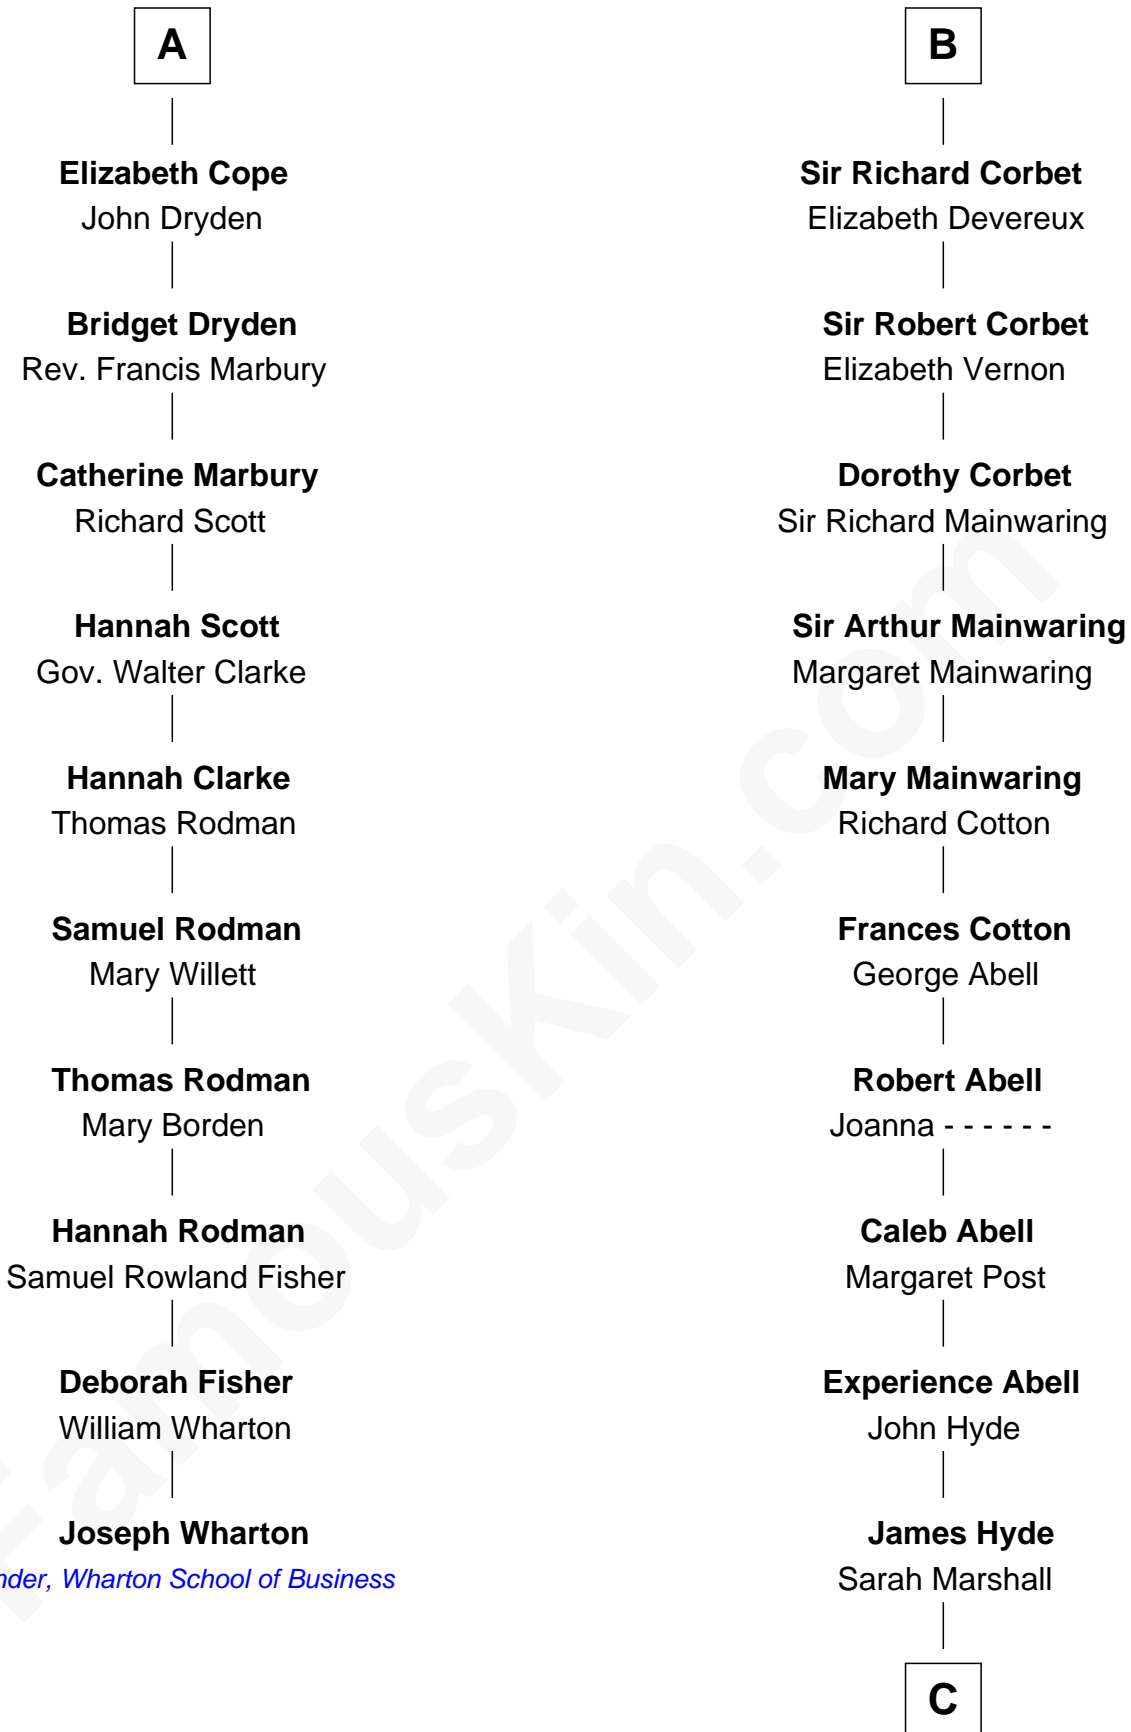

### Grover Cleveland

*22nd and 24th U.S. President*

**Sir Gilbert Talbot**  
Pernel le Boteler

**Sir Richard Talbot**  
Ankaret le Strange

**Elizabeth Talbot**  
Sir Henry de Grey

**Mary Talbot**  
Sir Thomas Greene

**Richard Grey**  
Blanche de la Vache

**Sir Thomas Greene**  
Phillippa Ferrers

**Alice Grey**  
Sir William Burley

**Elizabeth Greene**  
William Raleigh

**Elizabeth Burley**  
Sir John Hopton

**Sir Edward Raleigh**  
Margaret Verney

**Sir Walter Hopton**  
Joan Mortimer

**Sir Edward Raleigh**  
Anne Chamberlayne

**Sir Thomas Hopton**  
Eleanor Lucy

**Bridget Raleigh**  
Sir John Cope

**Elizabeth Hopton**  
Sir Roger Corbet

**A**

**B**

**C**

Abiah Hyde

Aaron Cleveland

William Cleveland

Margaret Falley

Rev. Richard Falley Cleveland

Ann Neal

Grover Cleveland

*22nd and 24th U.S. President*