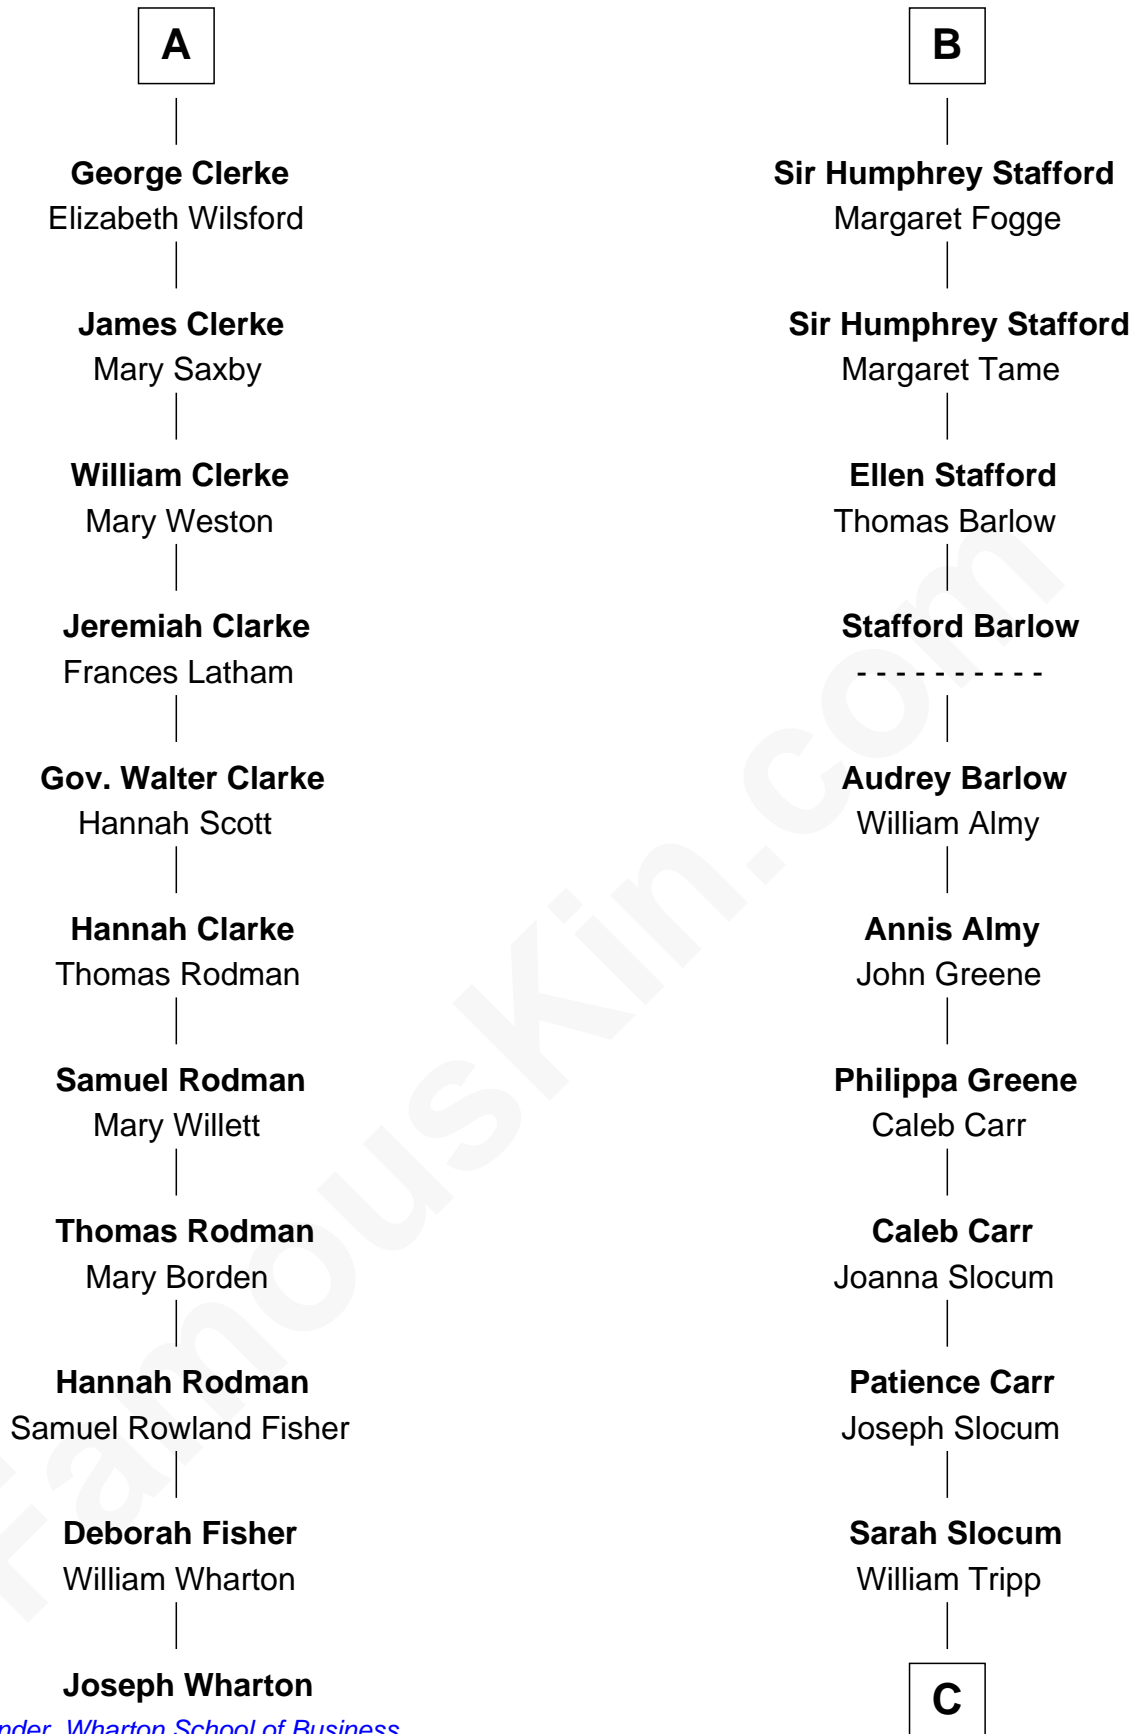

FamousKin.com

Relationship Chart of

Joseph Wharton

Founder of the Wharton School of Business

17th cousin 4 times removed of

Warren G. Harding
29th U.S. President

C

Phoebe Tripp

Amos Harding

George Tryon Harding

Elizabeth Madison

Charles Alexander Harding

Mary Ann Crawford

Dr. George Tryon Harding

Phoebe Elizabeth Dickerson

Warren G. Harding

29th U.S. President

FamousKin.com