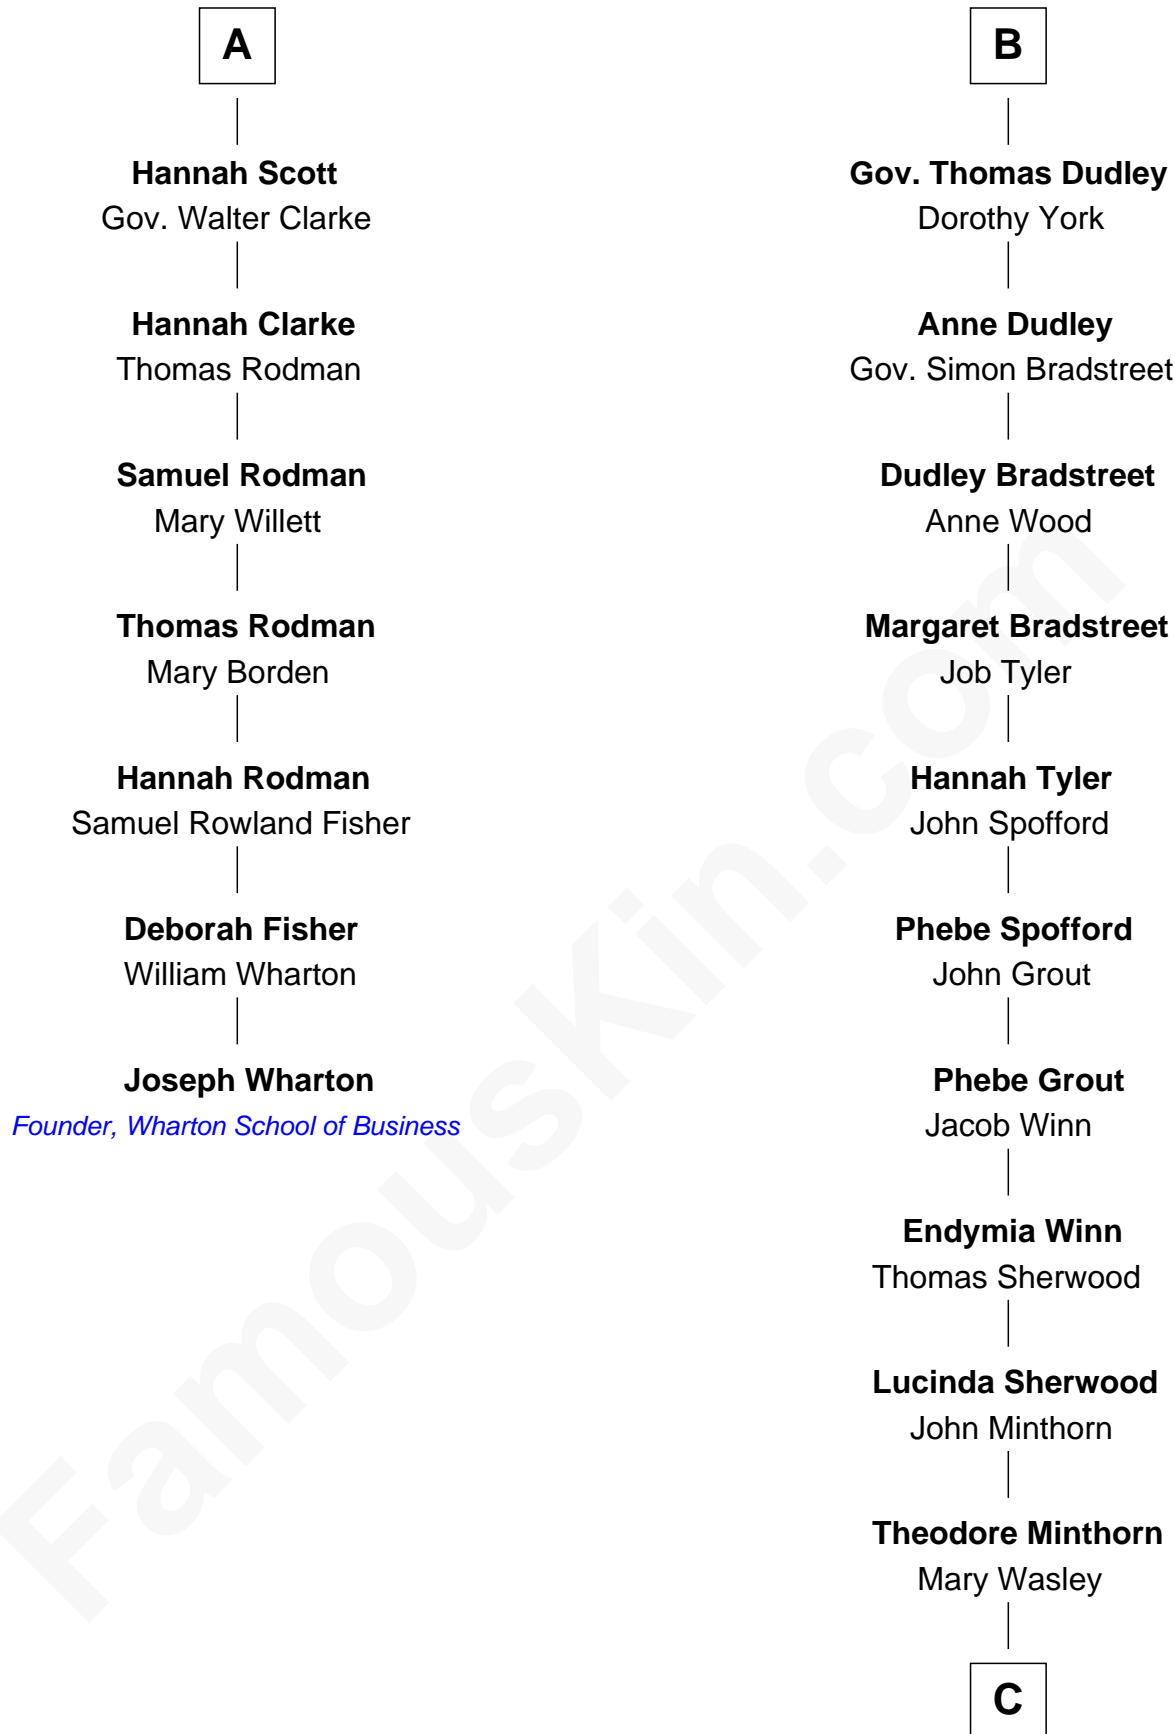

FamousKin.com

Relationship Chart of

Joseph Wharton

Founder of the Wharton School of Business

13th cousin 5 times removed of

Herbert Hoover
31st U.S. President

Sir Walter Blount
Sancha de Ayala

Sir Thomas Blount
Margaret de Gresley

Sir John Sutton
Elizabeth Berkeley

Sir Edmund Sutton
Joyce Tiptoft

Sir Edward Sutton
Cecily Willoughby

Sir John Sutton
Cecily Grey

Sir Henry Dudley
----- Ashton

Probable

Roger Dudley
Susanna Thorne

B

C

Hulda Randall Minthorn

Jessie Clark Hoover

Herbert Hoover

31st U.S. President

FamousKin.com