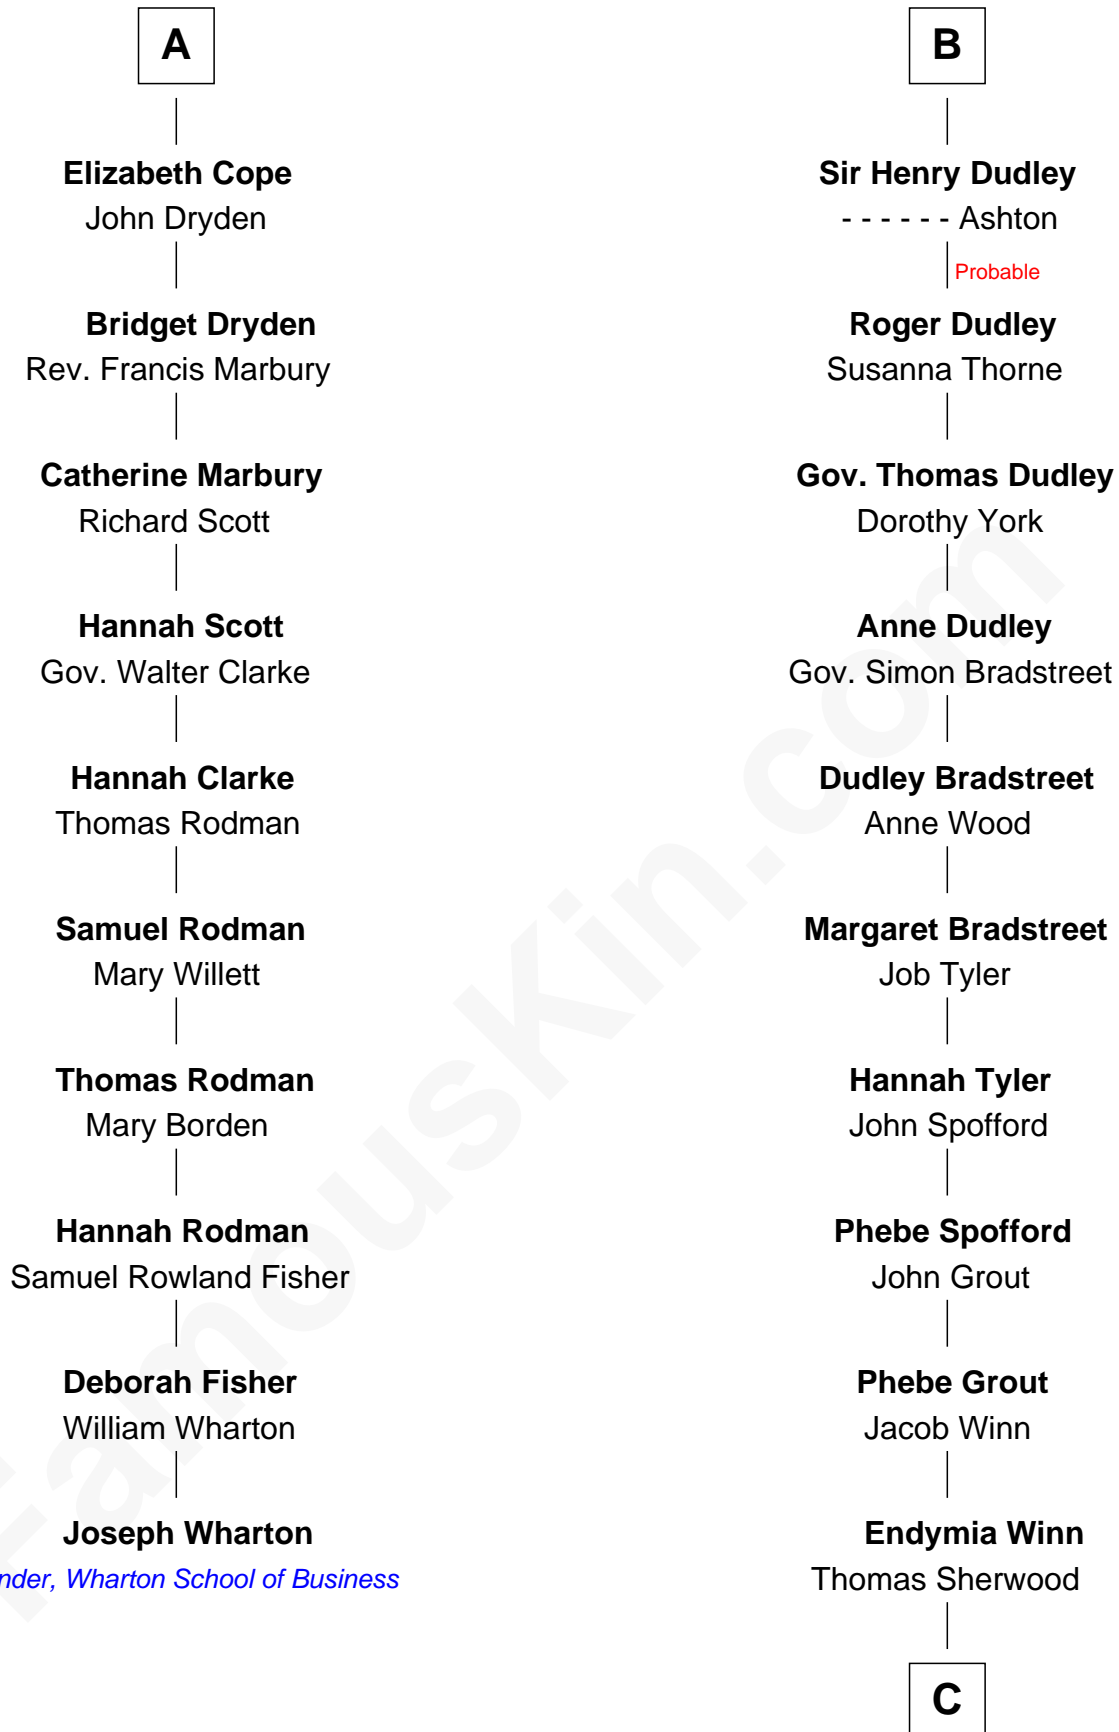

FamousKin.com

Relationship Chart of

Joseph Wharton

Founder of the Wharton School of Business

16th cousin 4 times removed of

Herbert Hoover
31st U.S. President

Ralph de Stafford
Margaret de Audley

Elizabeth de Stafford

Margaret de Ros

Sir Reynold Grey

Margaret Grey

Sir William Bonville

William Bonville

Elizabeth Harington

William Bonville

Katherine Neville

Cecily Bonville

Thomas Grey

Cecily Grey

Sir John Sutton

B

C

—
Lucinda Sherwood

John Minthorn