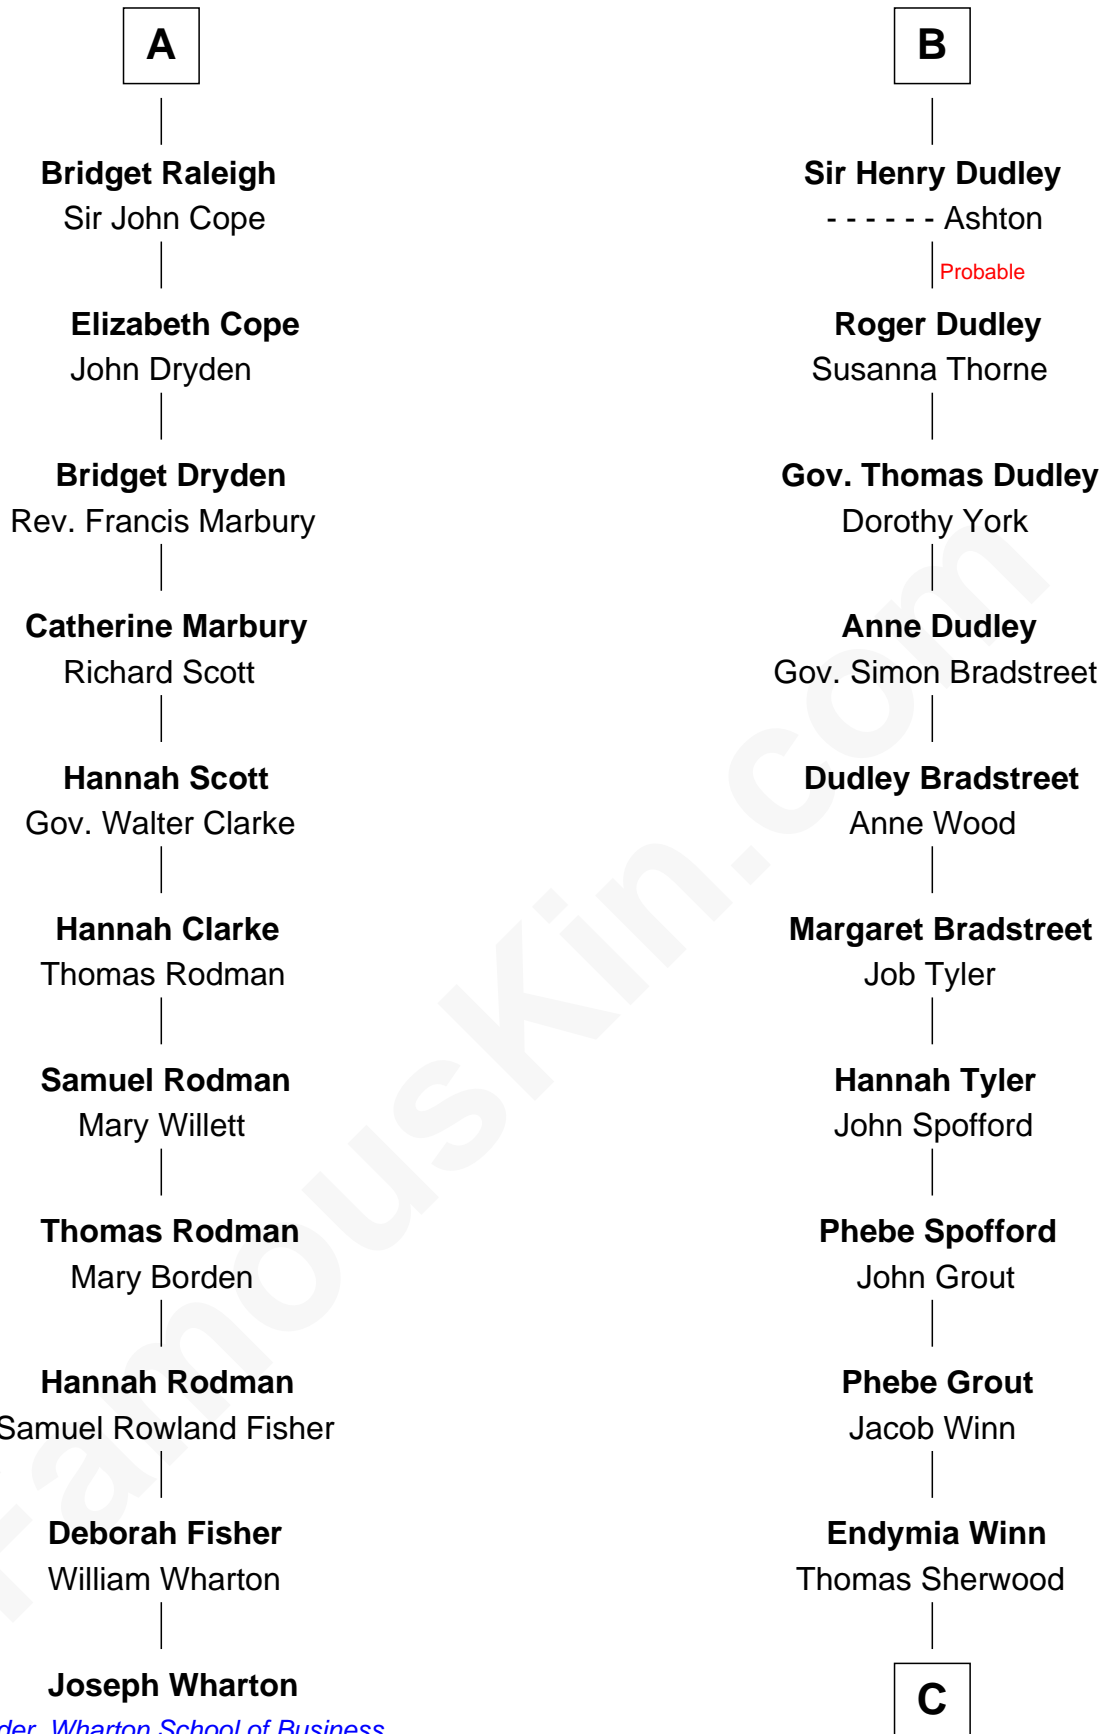

FamousKin.com

Relationship Chart of

Joseph Wharton

Founder of the Wharton School of Business

17th cousin 3 times removed of

Herbert Hoover
31st U.S. President

Edmund Fitzalan
Alice de Warenne

C

Lucinda Sherwood

John Minthorn

Theodore Minthorn

Mary Wasley

Hulda Randall Minthorn

Jessie Clark Hoover

Herbert Hoover

31st U.S. President