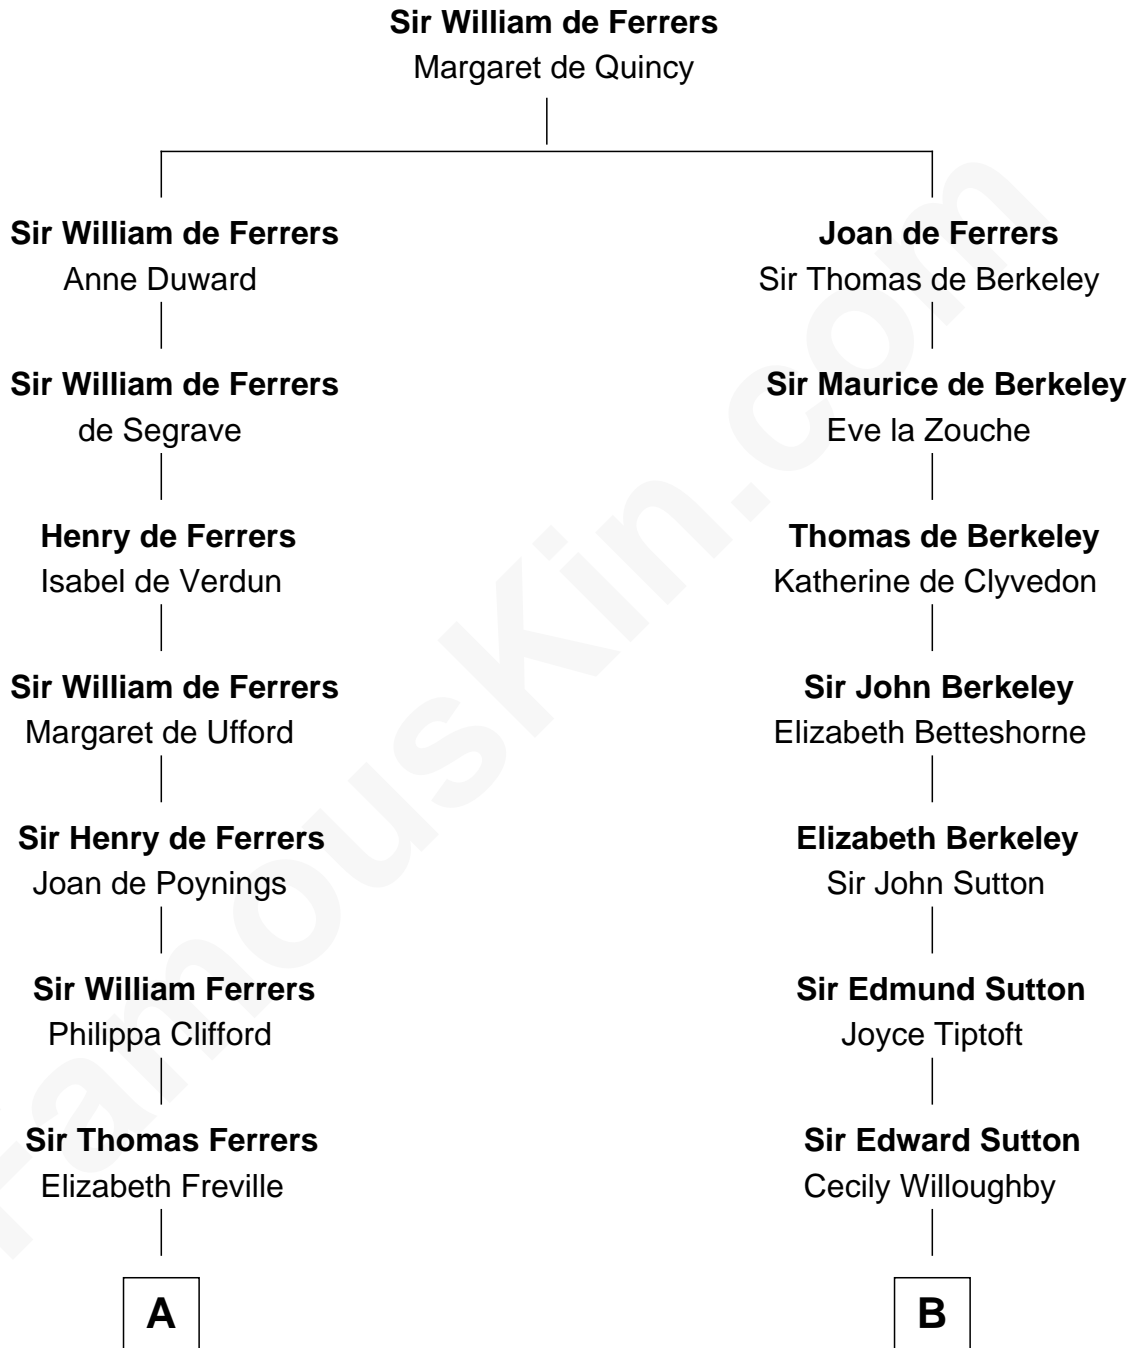

FamousKin.com

Relationship Chart of

Joseph Wharton

Founder of the Wharton School of Business

19th cousin 2 times removed of

Herbert Hoover

31st U.S. President

C

Hannah Rodman
Samuel Rowland Fisher

Deborah Fisher
William Wharton

Joseph Wharton
Founder, Wharton School of Business

D

Endymia Winn
Thomas Sherwood

Lucinda Sherwood
John Minthorn

Theodore Minthorn
Mary Wasley