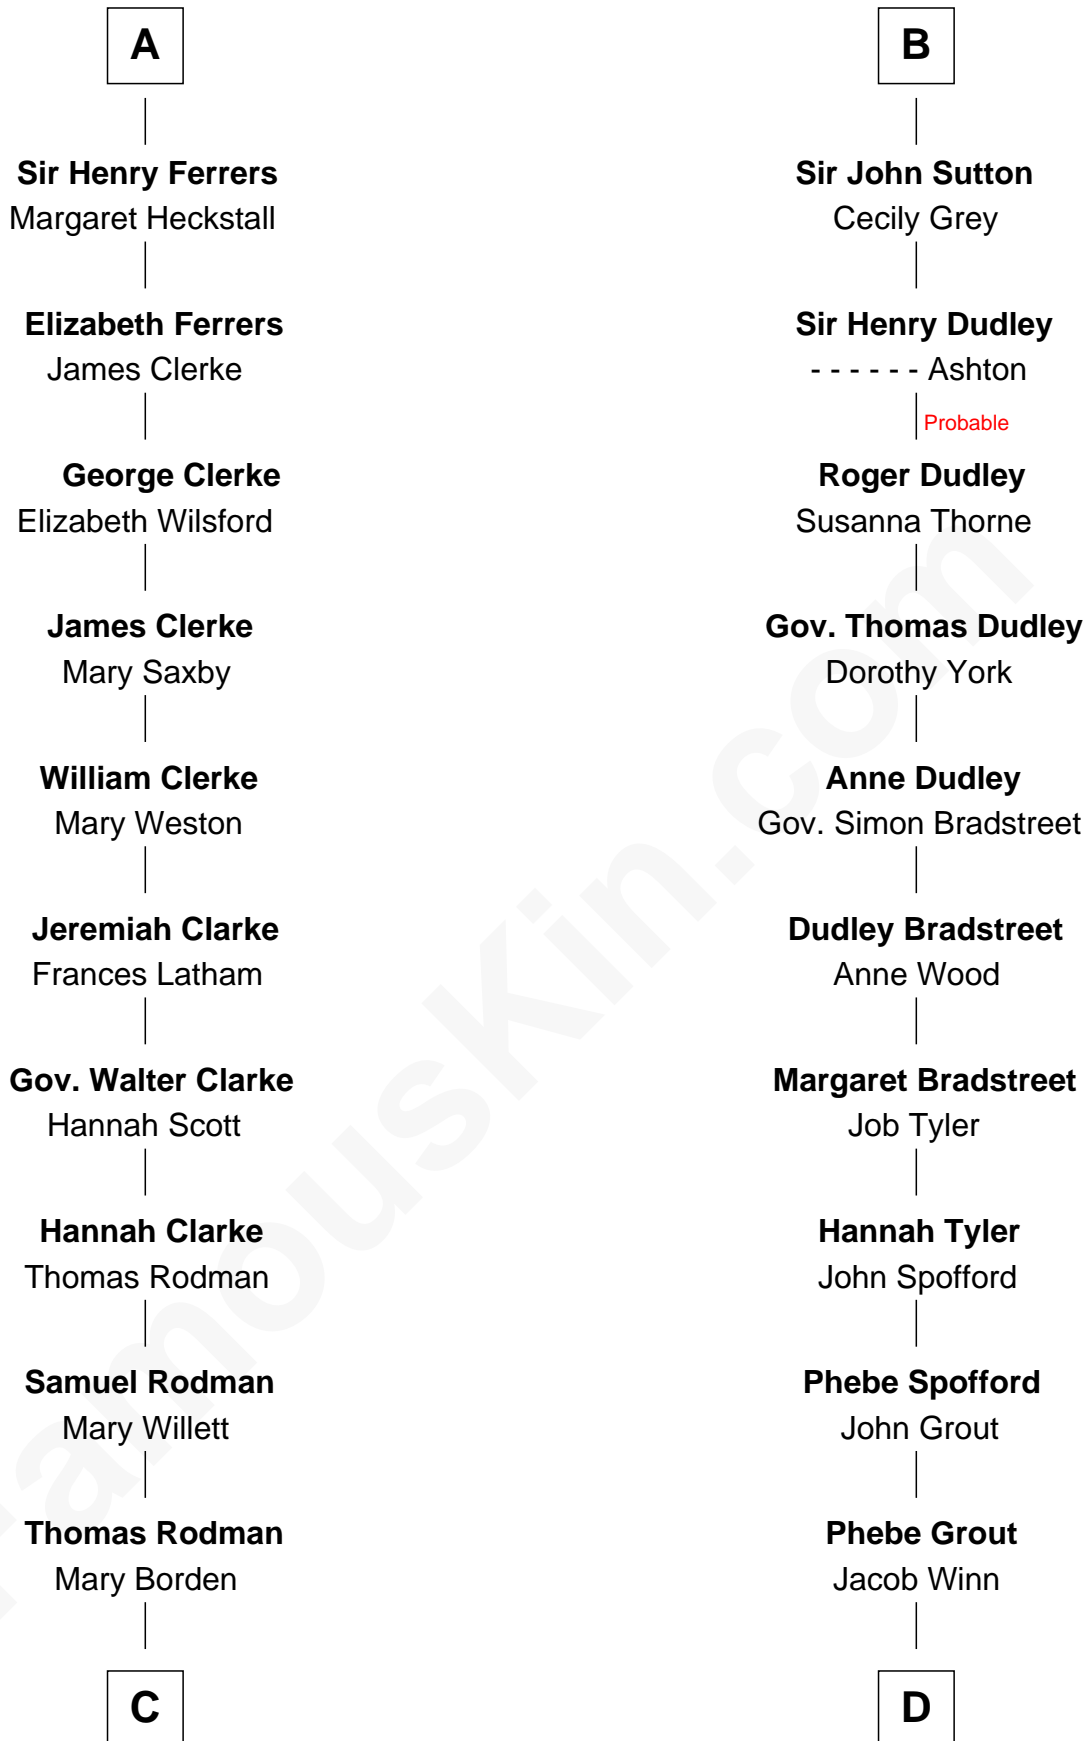

FamousKin.com

Relationship Chart of

Joseph Wharton

Founder of the Wharton School of Business

19th cousin 2 times removed of

Herbert Hoover

31st U.S. President

C

Hannah Rodman
Samuel Rowland Fisher

Deborah Fisher
William Wharton

Joseph Wharton
Founder, Wharton School of Business

D

Endymia Winn
Thomas Sherwood

Lucinda Sherwood
John Minthorn

Theodore Minthorn
Mary Wasley