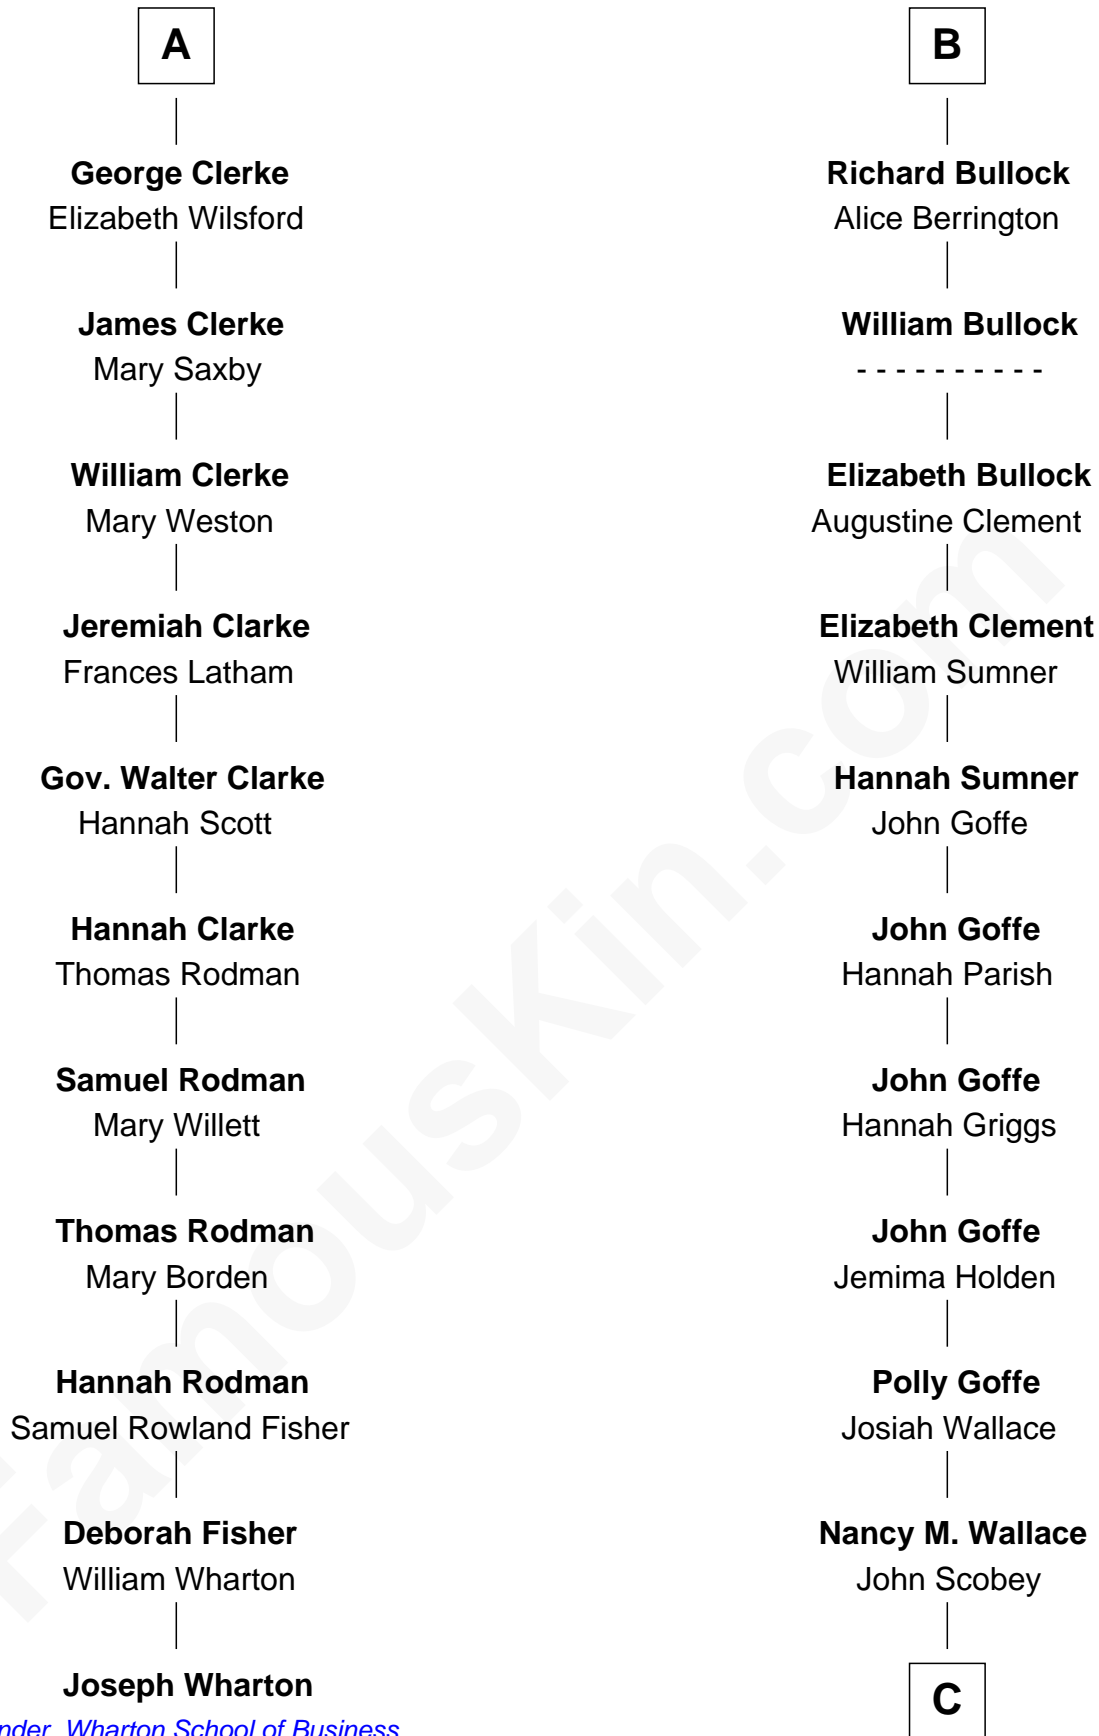

FamousKin.com

Relationship Chart of

Joseph Wharton

Founder of the Wharton School of Business

17th cousin 2 times removed of

Lou (Henry) Hoover

First Lady of President Herbert Hoover

Bartholomew de Badlesmere

Margaret de Clare

Margery de Badlesmere

Sir William de Ros

Maud de Roos

John de Welles

Margery de Welles

Stephen le Scrope

Maude le Scrope

Maud de Badlesmere

John de Vere

Aubrey de Vere

Alice FitzWalter

Sir Richard de Vere

Alice Sergeaux

Sir John de Vere

Elizabeth Howard

Joan de Vere

Sir William Norreys

Margaret Norreys

Gilbert Bullock

Thomas Bullock

Alice Kingsmill

B

C