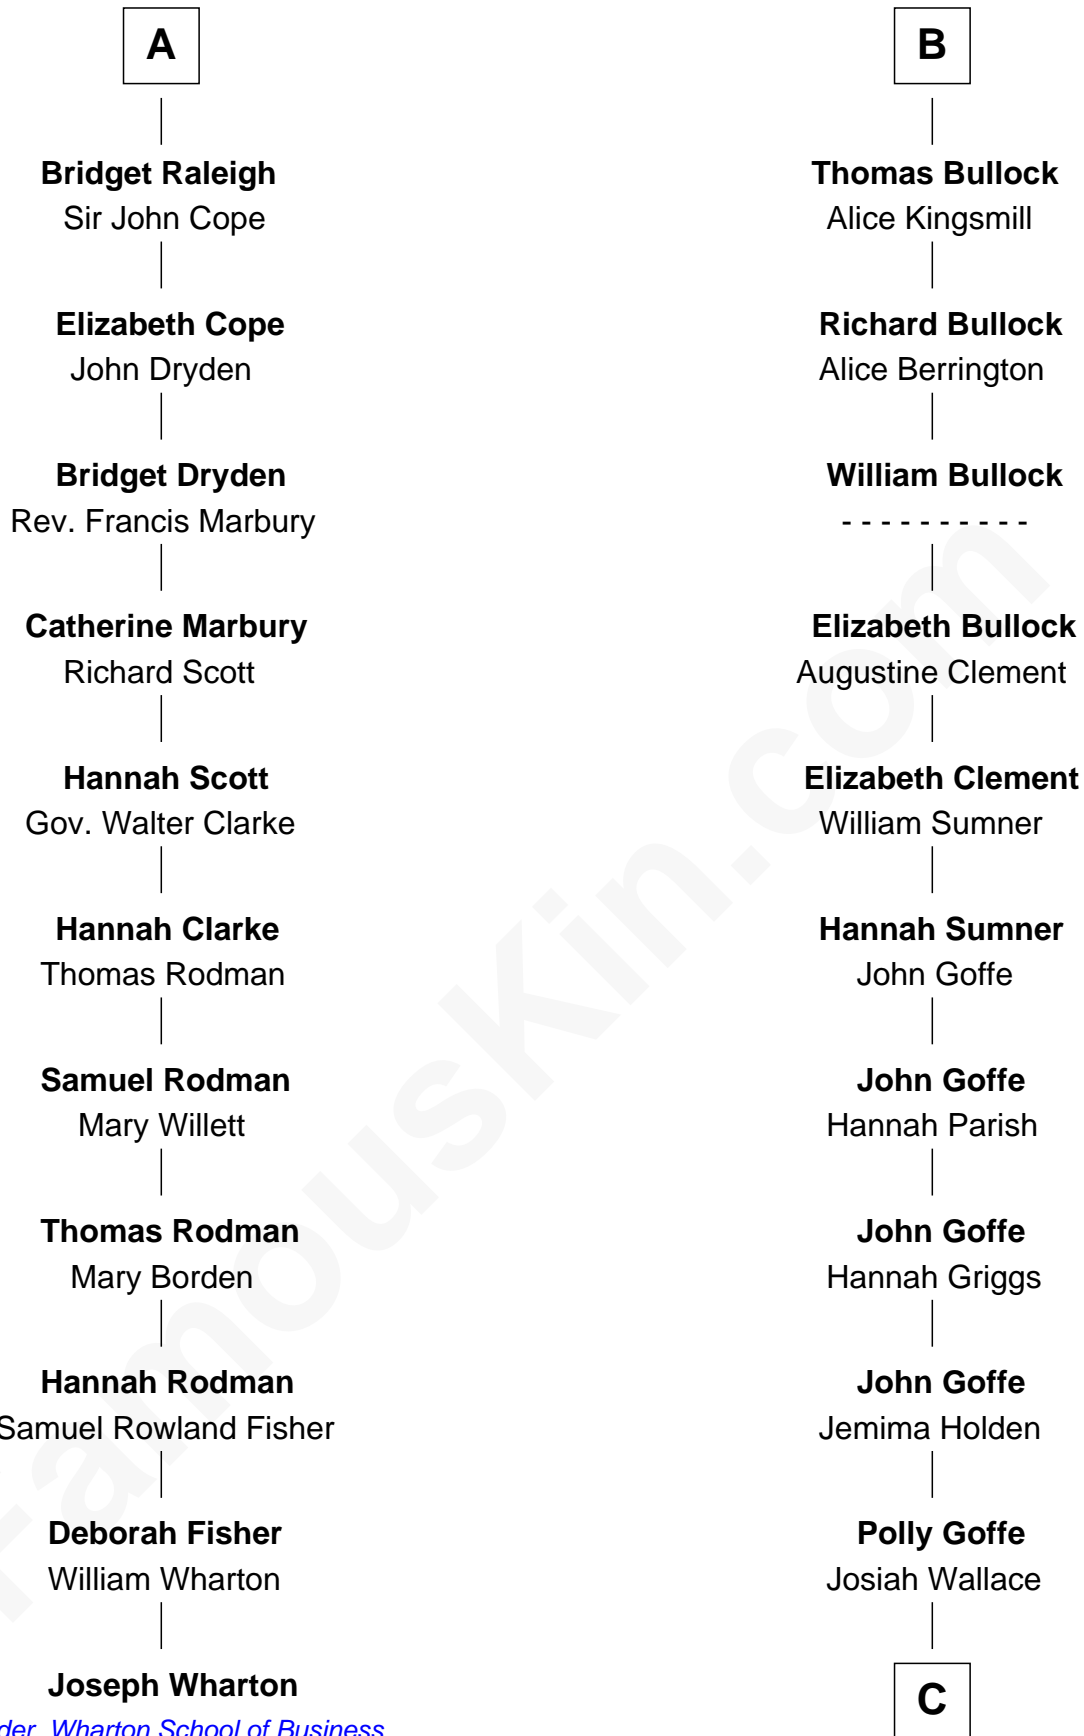

## Relationship Chart of

### Joseph Wharton

*Founder of the Wharton School of Business*

**17th cousin 3 times removed of**

### Lou (Henry) Hoover

*First Lady of President Herbert Hoover*

**Edmund Fitzalan**

Alice de Warenne

**C**

**Nancy M. Wallace**

John Scobey

**Philomelia Sophia Scobey**

Phineas Weed

**Florence Ida Weed**

Charles Delano Henry

**Lou (Henry) Hoover**

*First Lady of Herbert Hoover*

FamousKin.com