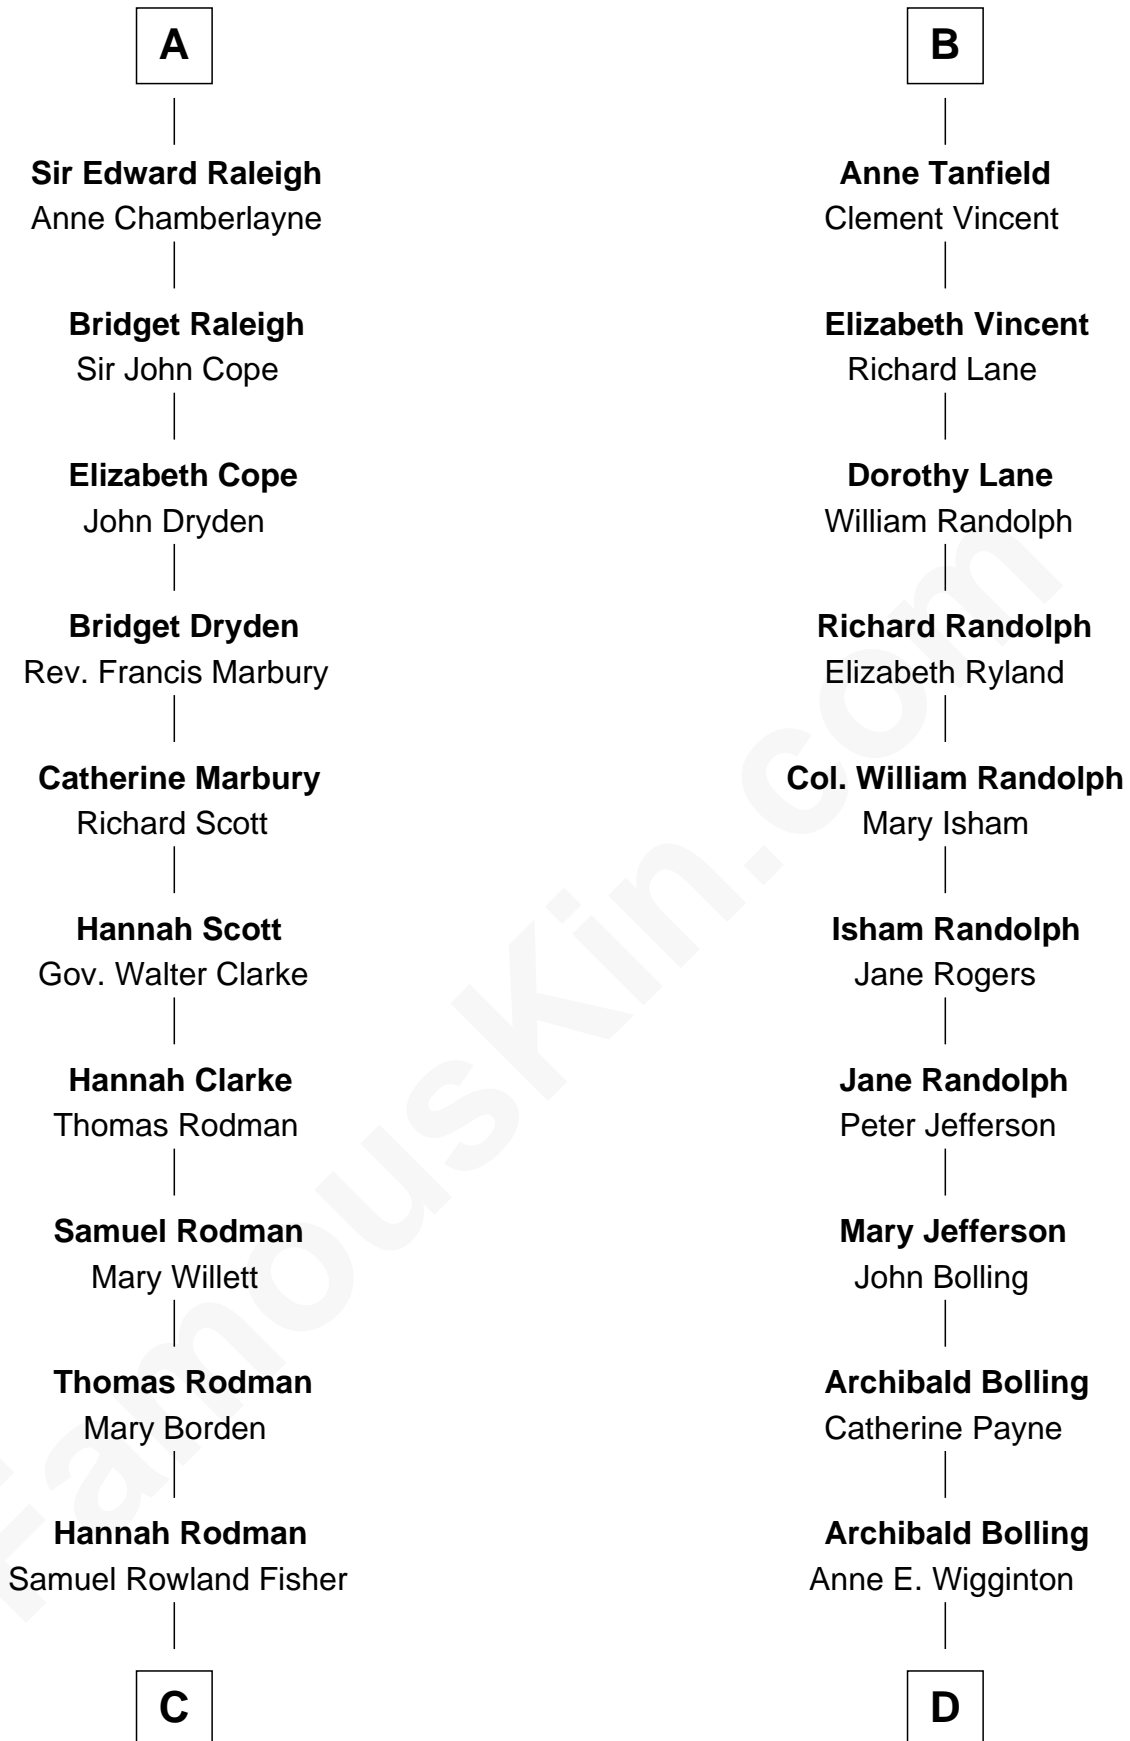

## Relationship Chart of

### Joseph Wharton

*Founder of the Wharton School of Business*

18th cousin of

### Edith (Bolling) Wilson

*First Lady of President Woodrow Wilson*

**Sir Hugh I de Audley**

Iseult de Mortimer

**C**

**Deborah Fisher**  
William Wharton

**Joseph Wharton**

*Founder, Wharton School of Business*

**D**

**William Holcombe Bolling**  
Sarah Spiers White

**Edith (Bolling) Wilson**

*First Lady of Woodrow Wilson*

FamousKin.com