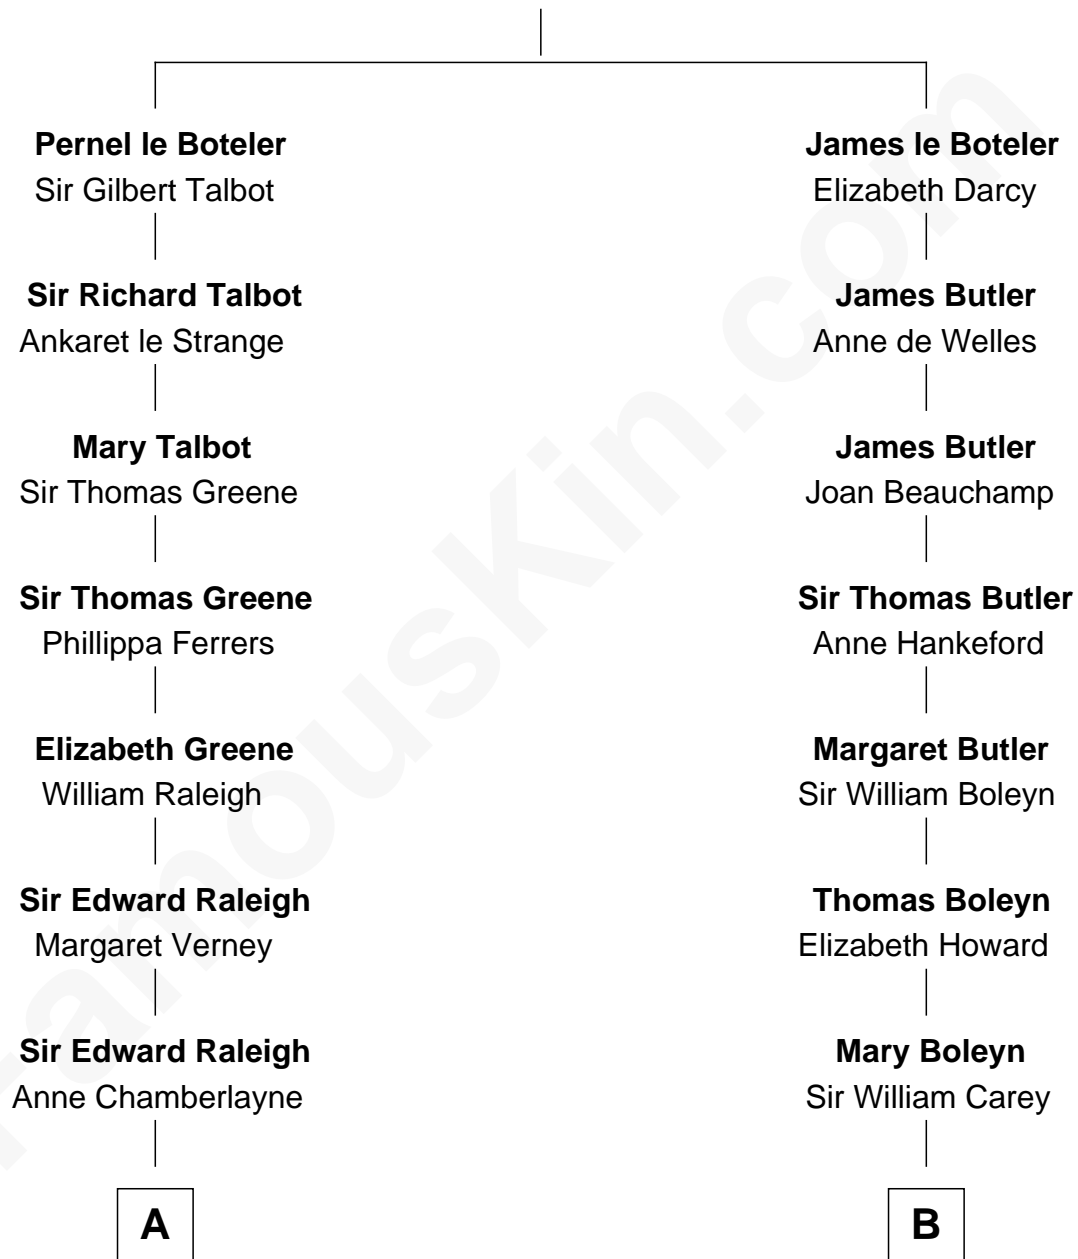

## Relationship Chart of

### Joseph Wharton

*Founder of the Wharton School of Business*

17th cousin 1 time removed of

### Edith (Bolling) Wilson

*First Lady of President Woodrow Wilson*

**Sir James le Boteler**

Eleanor de Bohun

C

William Holcombe Bolling

Sarah Spiers White

Edith (Bolling) Wilson