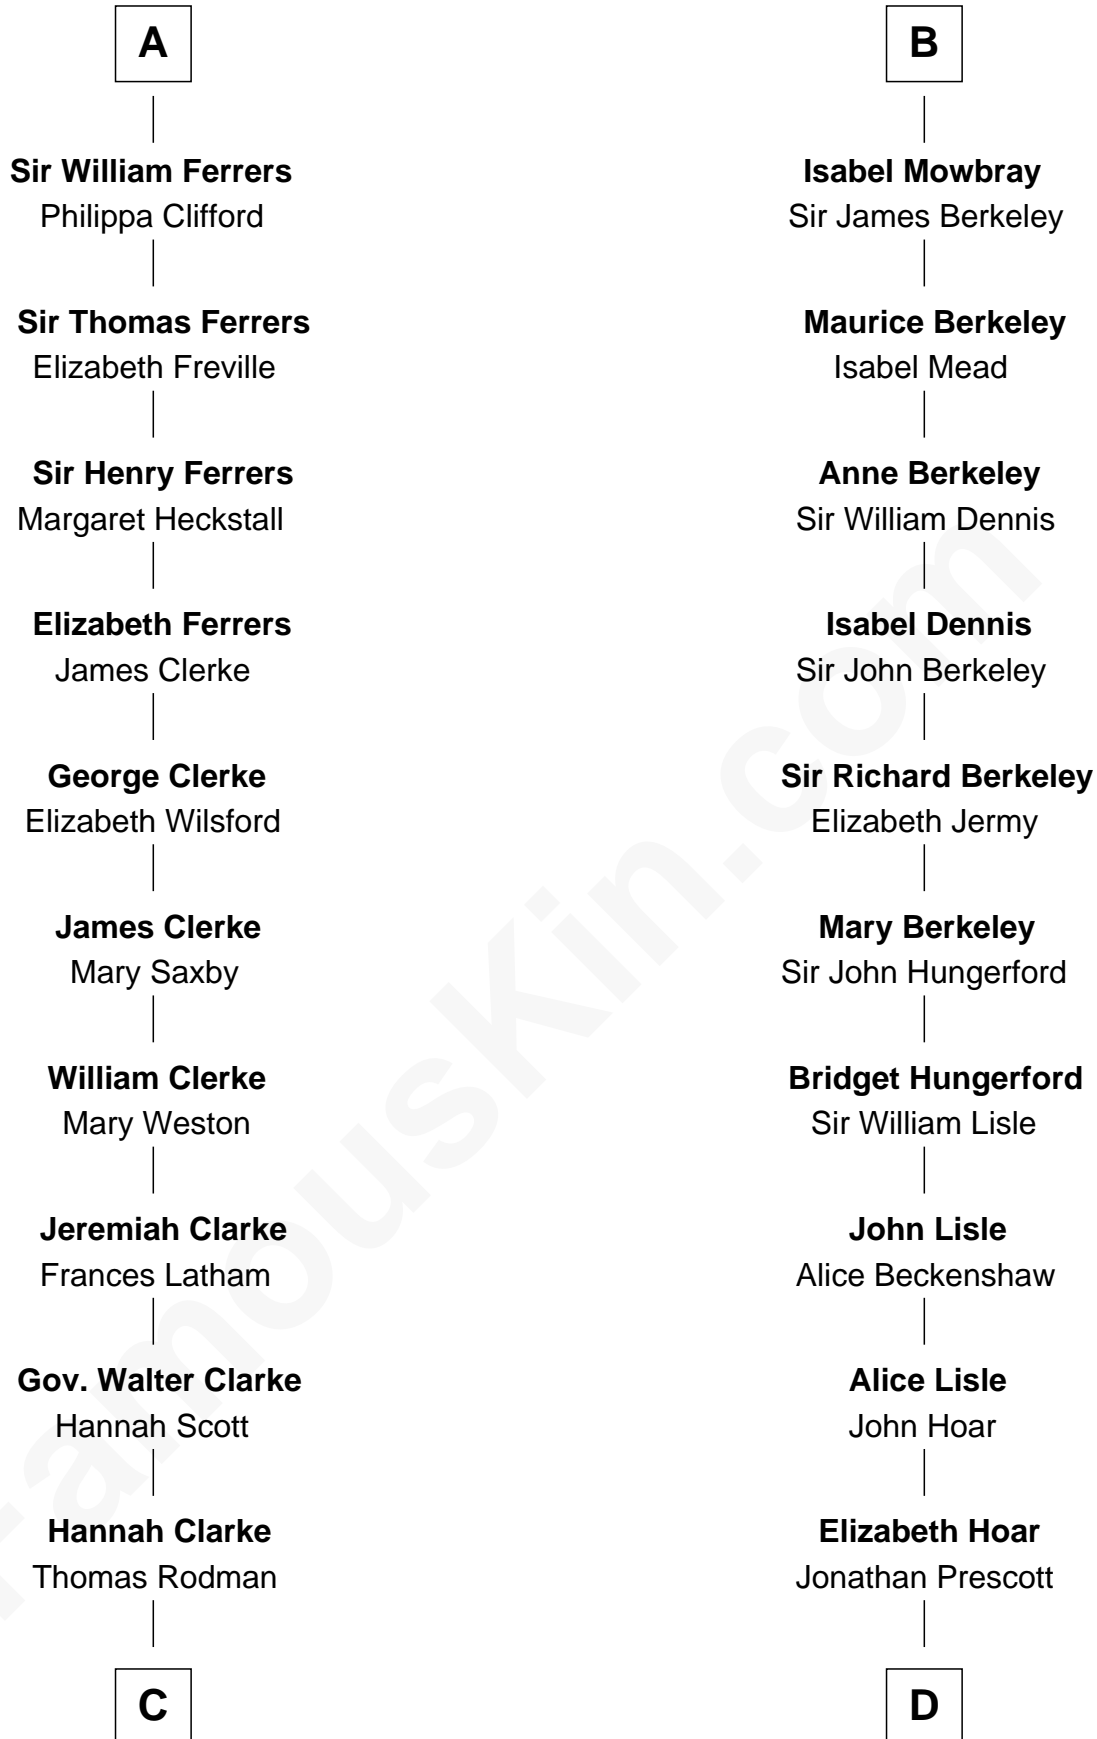

## Relationship Chart of

### Joseph Wharton

*Founder of the Wharton School of Business*

**19th cousin 2 times removed of**

### Samuel Prescott

*Completed Paul Revere's Midnight Ride*

**C**

**Samuel Rodman**

Mary Willett

**Thomas Rodman**

Mary Borden

**Hannah Rodman**

Samuel Rowland Fisher

**Deborah Fisher**

William Wharton

**Joseph Wharton**

*Founder, Wharton School of Business*

**D**

**Dr. Jonathan Prescott**

Rebecca Bulkeley