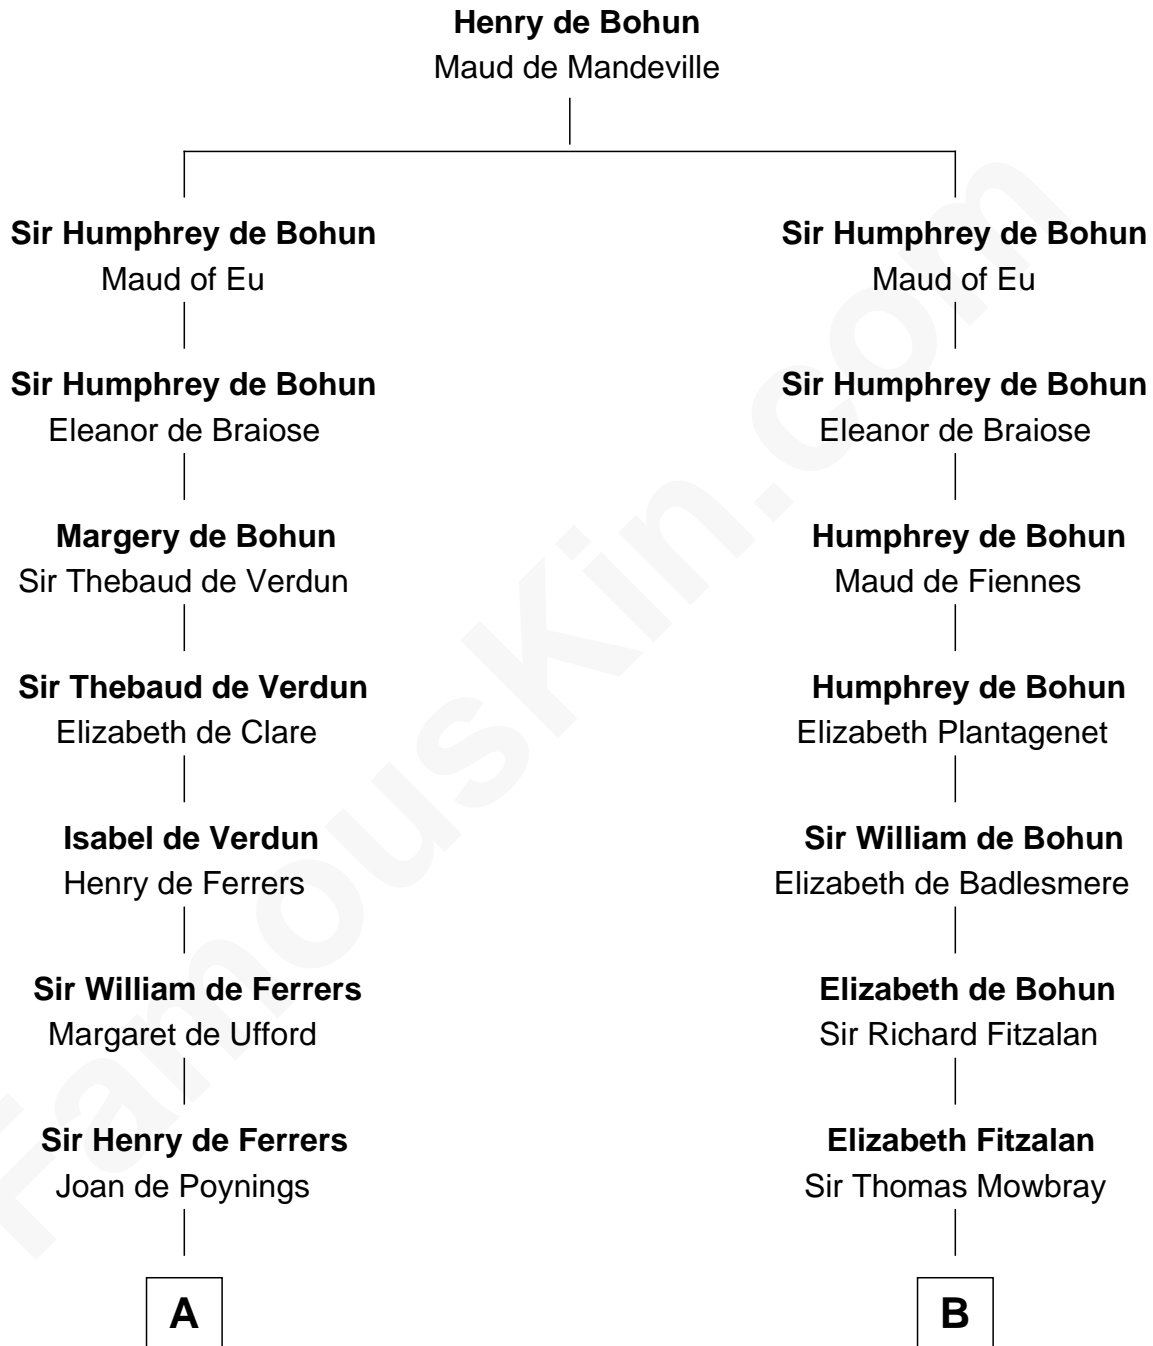

FamousKin.com

Relationship Chart of

Joseph Wharton

Founder of the Wharton School of Business

19th cousin 2 times removed of

Samuel Prescott

Completed Paul Revere's Midnight Ride