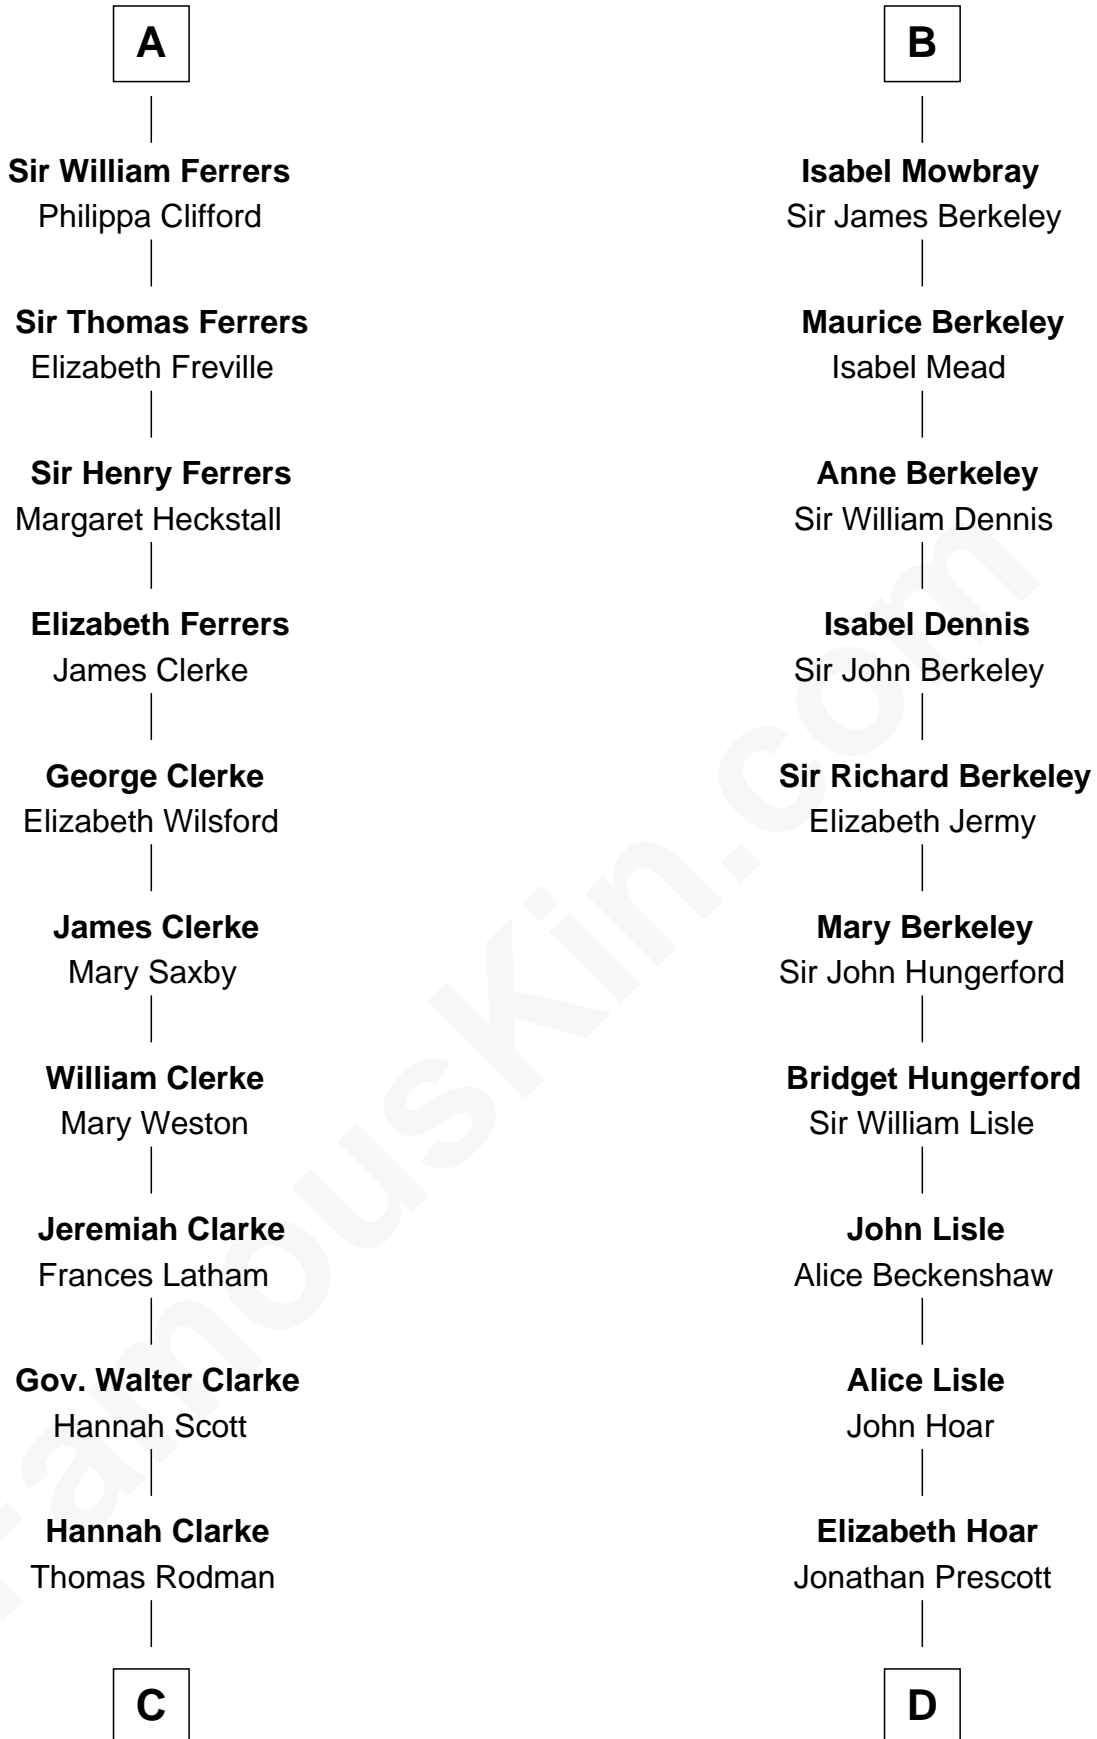

FamousKin.com

Relationship Chart of

Joseph Wharton

Founder of the Wharton School of Business

19th cousin 2 times removed of

Samuel Prescott

Completed Paul Revere's Midnight Ride

Raoul de Lusgnan

Alice de Eu

C

Samuel Rodman

Mary Willett

Thomas Rodman

Mary Borden

Hannah Rodman

Samuel Rowland Fisher

Deborah Fisher

William Wharton

Joseph Wharton

Founder, Wharton School of Business

D

Dr. Jonathan Prescott

Rebecca Bulkeley

Dr. Abel Prescott