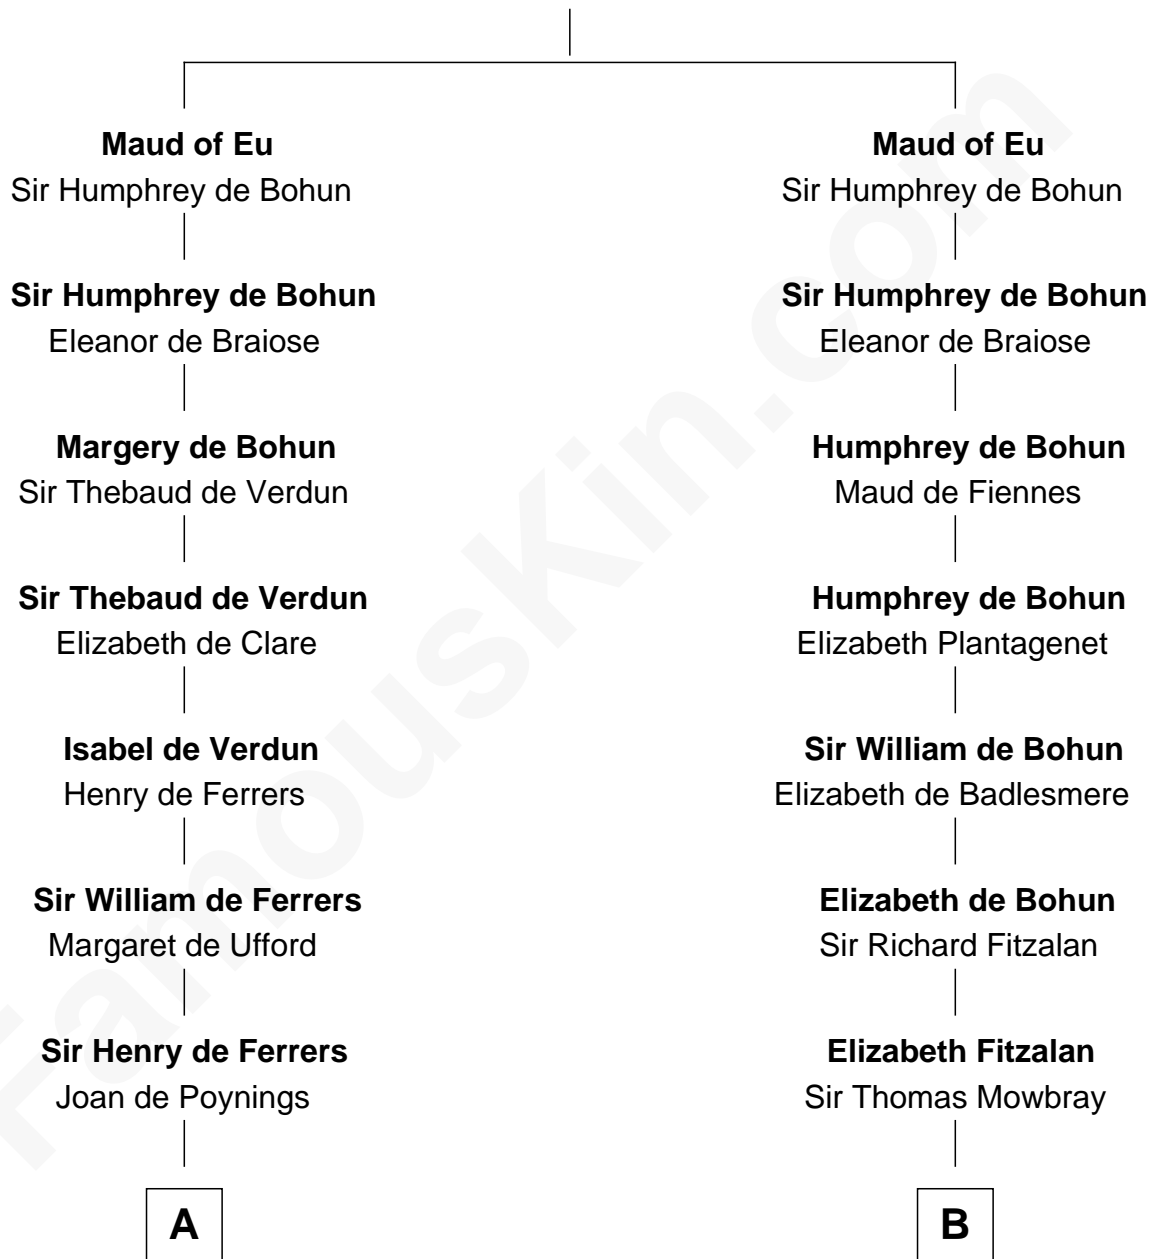

FamousKin.com

Relationship Chart of

Joseph Wharton

Founder of the Wharton School of Business

19th cousin 2 times removed of

Samuel Prescott

Completed Paul Revere's Midnight Ride

Raoul de Lusgnan

Alice de Eu

C

Samuel Rodman

Mary Willett

Thomas Rodman

Mary Borden

Hannah Rodman

Samuel Rowland Fisher

Deborah Fisher

William Wharton

Joseph Wharton

Founder, Wharton School of Business

D

Dr. Jonathan Prescott

Rebecca Bulkeley

Dr. Abel Prescott

Abigail Brigham

Samuel Prescott

Completed Paul Revere's Ride

FamousKin.com