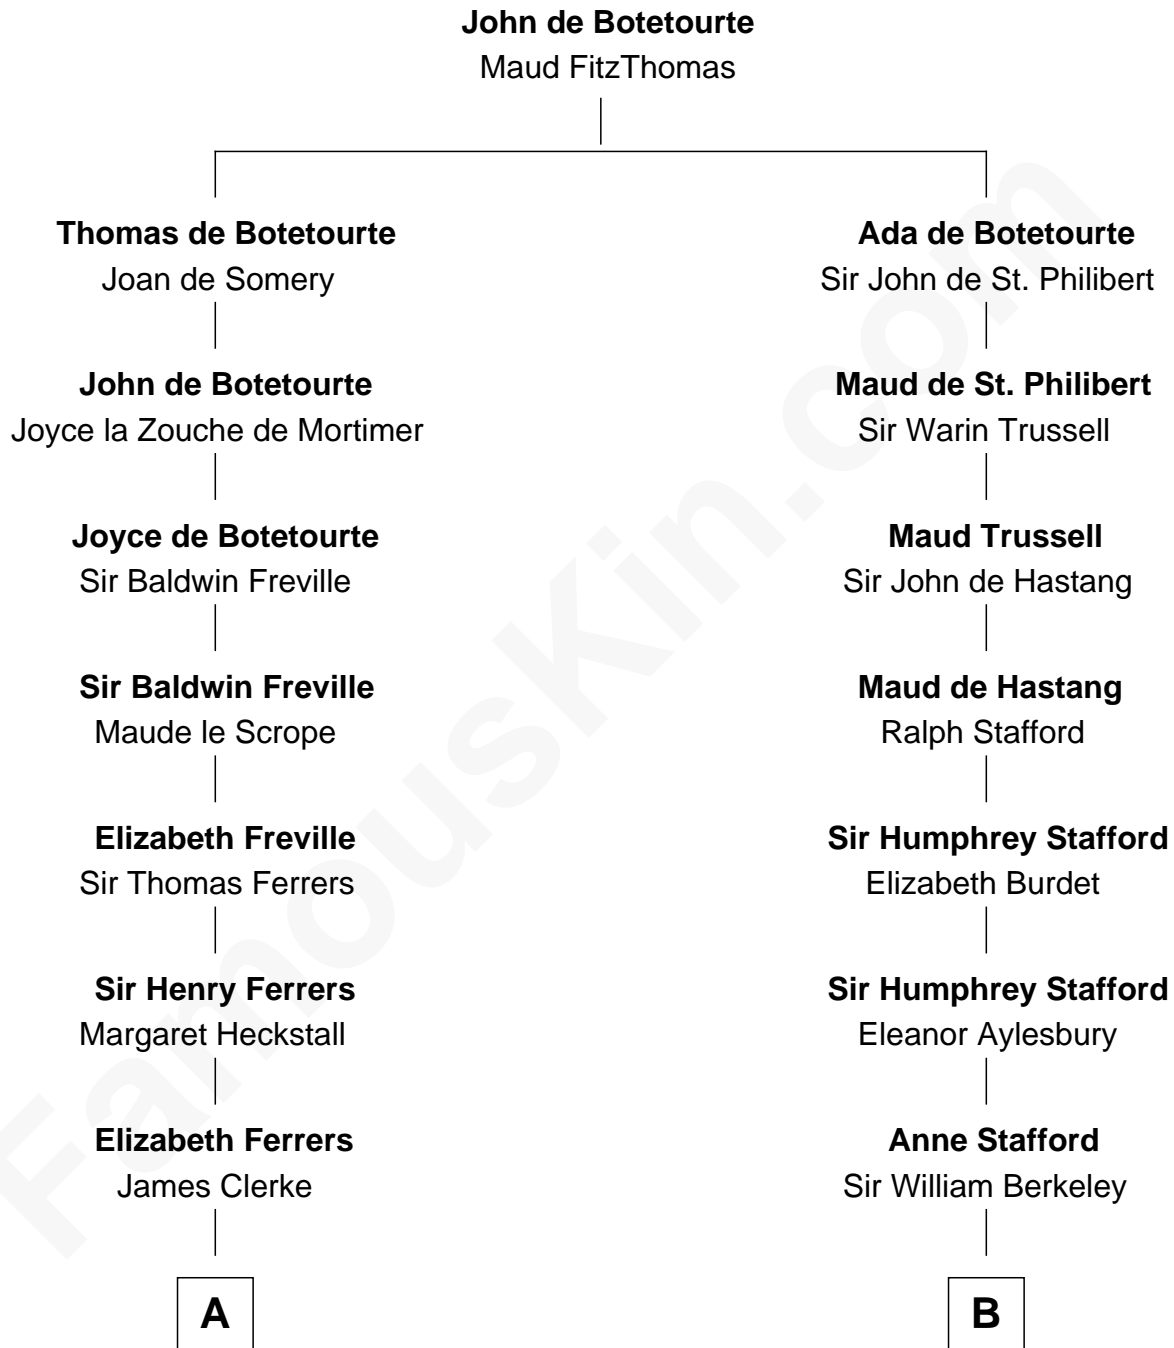

# FamousKin.com Relationship Chart of

**Joseph Wharton**

*Founder of the Wharton School of Business*

17th cousin of

**Samuel Prescott**

*Completed Paul Revere's Midnight Ride*

**A**

**George Clerke**  
Elizabeth Wilsford

**James Clerke**  
Mary Saxby

**William Clerke**  
Mary Weston

**Jeremiah Clarke**  
Frances Latham

**Gov. Walter Clarke**  
Hannah Scott

**Hannah Clarke**  
Thomas Rodman

**Samuel Rodman**  
Mary Willett

**Thomas Rodman**  
Mary Borden

**Hannah Rodman**  
Samuel Rowland Fisher

**Deborah Fisher**  
William Wharton

**Joseph Wharton**

*Founder, Wharton School of Business*

**B**

**Richard Berkeley**  
Elizabeth Conningsby

**Sir John Berkeley**  
Isabel Dennis

**Sir Richard Berkeley**  
Elizabeth Jermy

**Mary Berkeley**  
Sir John Hungerford

**Bridget Hungerford**  
Sir William Lisle

**John Lisle**  
Alice Beckenshaw

**Alice Lisle**  
John Hoar

**Elizabeth Hoar**  
Jonathan Prescott