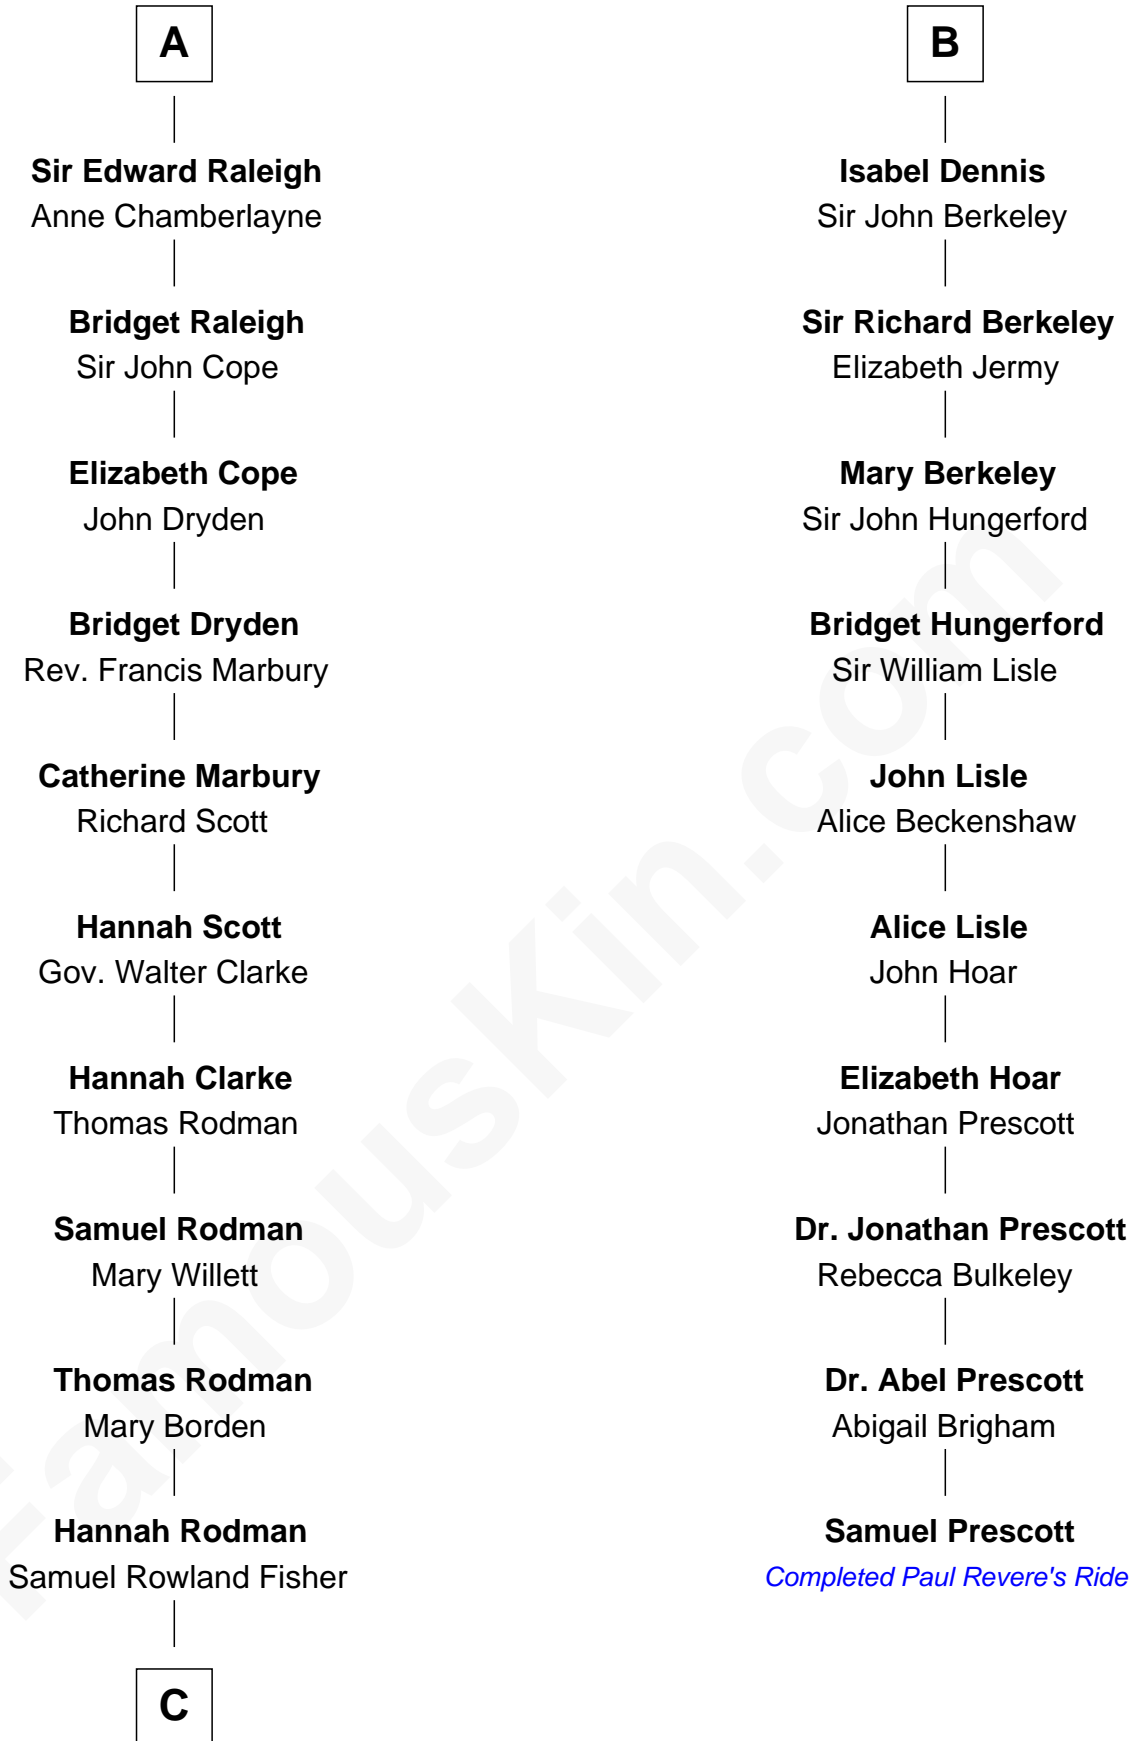

## Relationship Chart of

### Joseph Wharton

Founder of the Wharton School of Business

16th cousin 2 times removed of

### Samuel Prescott

Completed Paul Revere's Midnight Ride

**C**

**Deborah Fisher**  
William Wharton

**Joseph Wharton**

*Founder, Wharton School of Business*

FamousKin.com