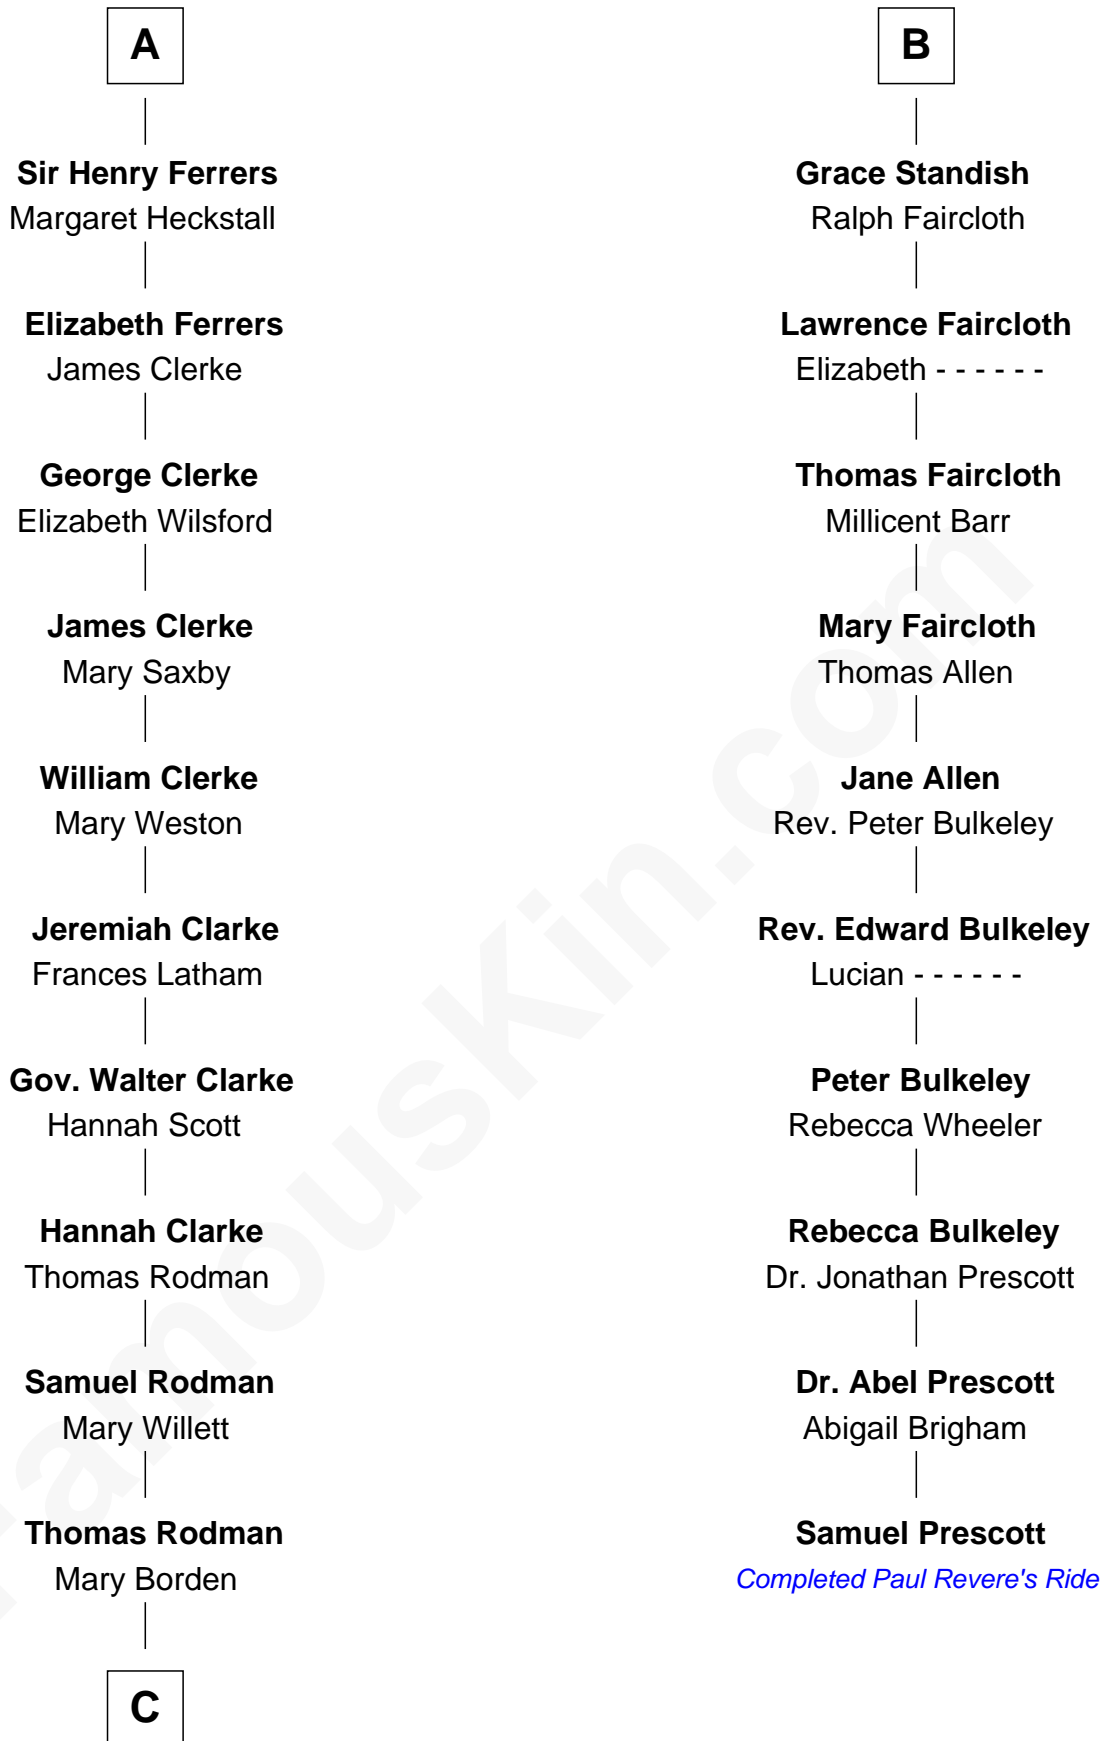

FamousKin.com

Relationship Chart of

Joseph Wharton

Founder of the Wharton School of Business

16th cousin 3 times removed of

Samuel Prescott

Completed Paul Revere's Midnight Ride

C

—
Hannah Rodman
Samuel Rowland Fisher

—
Deborah Fisher
William Wharton

—
Joseph Wharton
Founder, Wharton School of Business

FamousKin.com