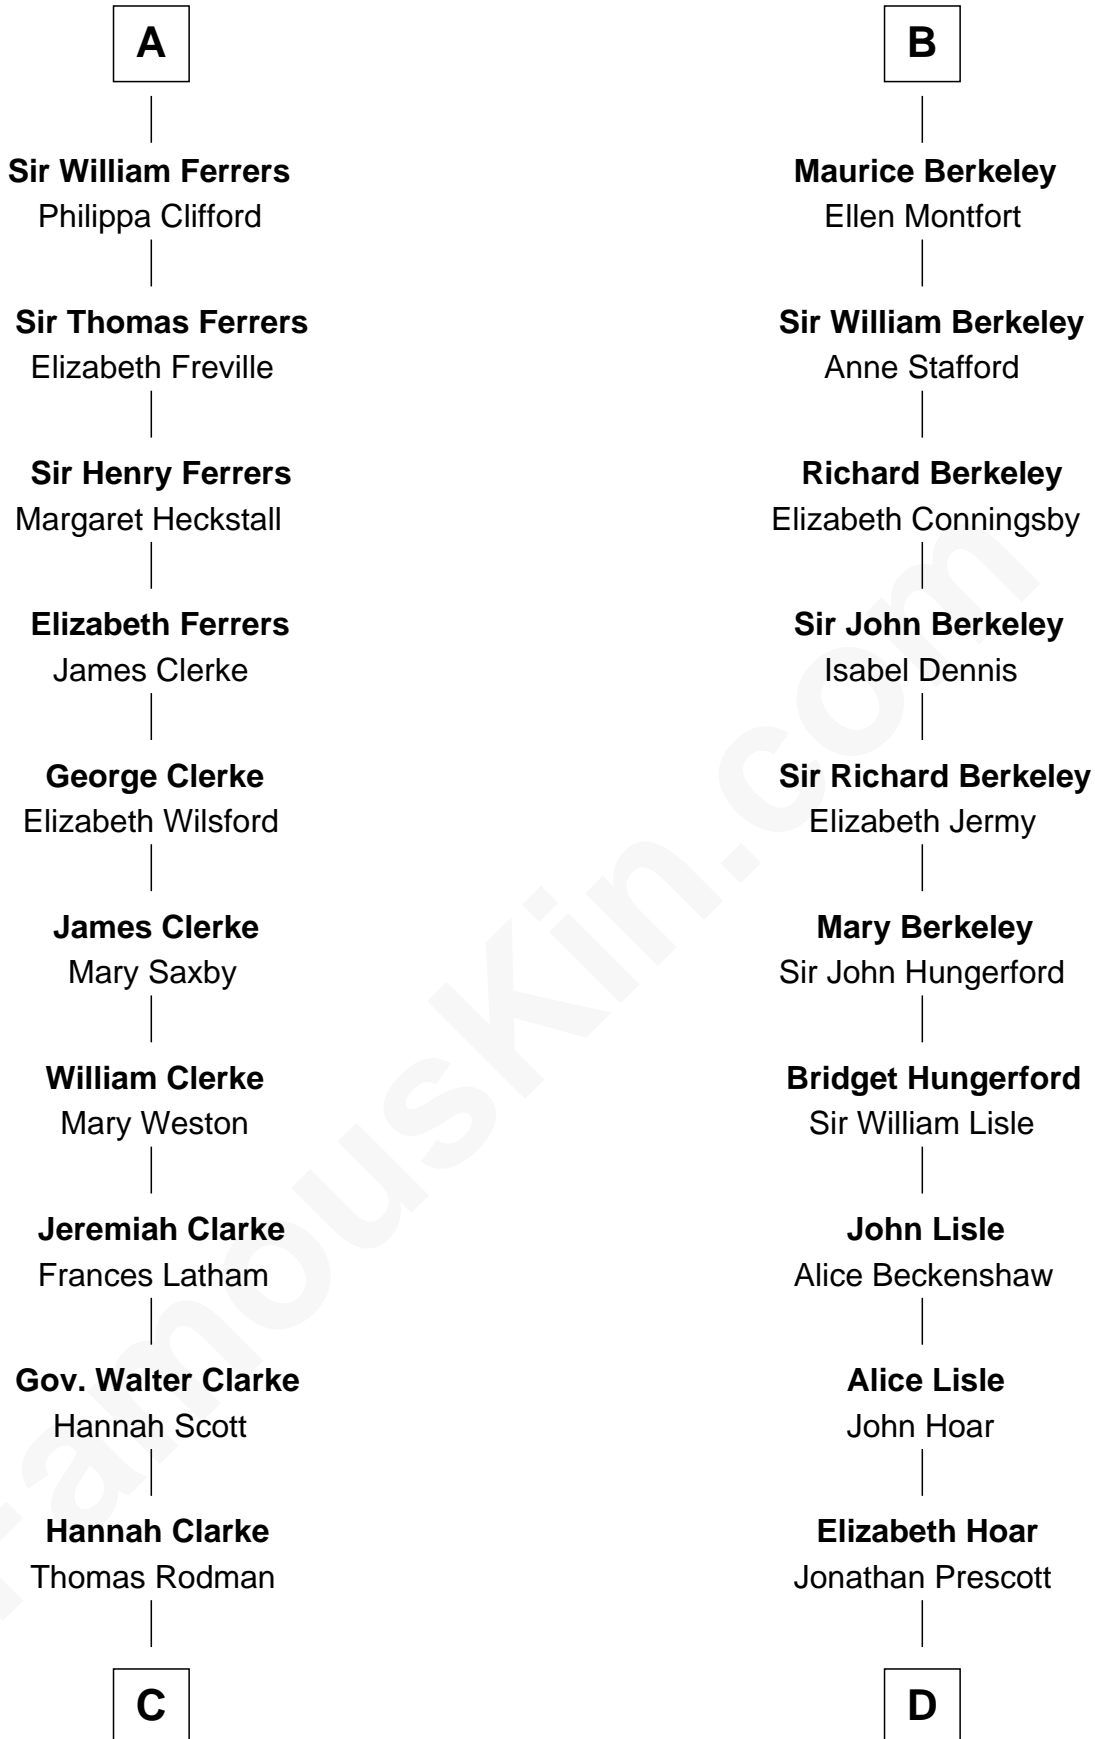

### Joseph Wharton

Founder of the Wharton School of Business

19th cousin 2 times removed of

### Samuel Prescott

Completed Paul Revere's Midnight Ride

**Reginald de Braiose**

-----

**C**

**Samuel Rodman**

Mary Willett

**Thomas Rodman**

Mary Borden

**Hannah Rodman**

Samuel Rowland Fisher

**Deborah Fisher**

William Wharton

**Joseph Wharton**

*Founder, Wharton School of Business*

**D**