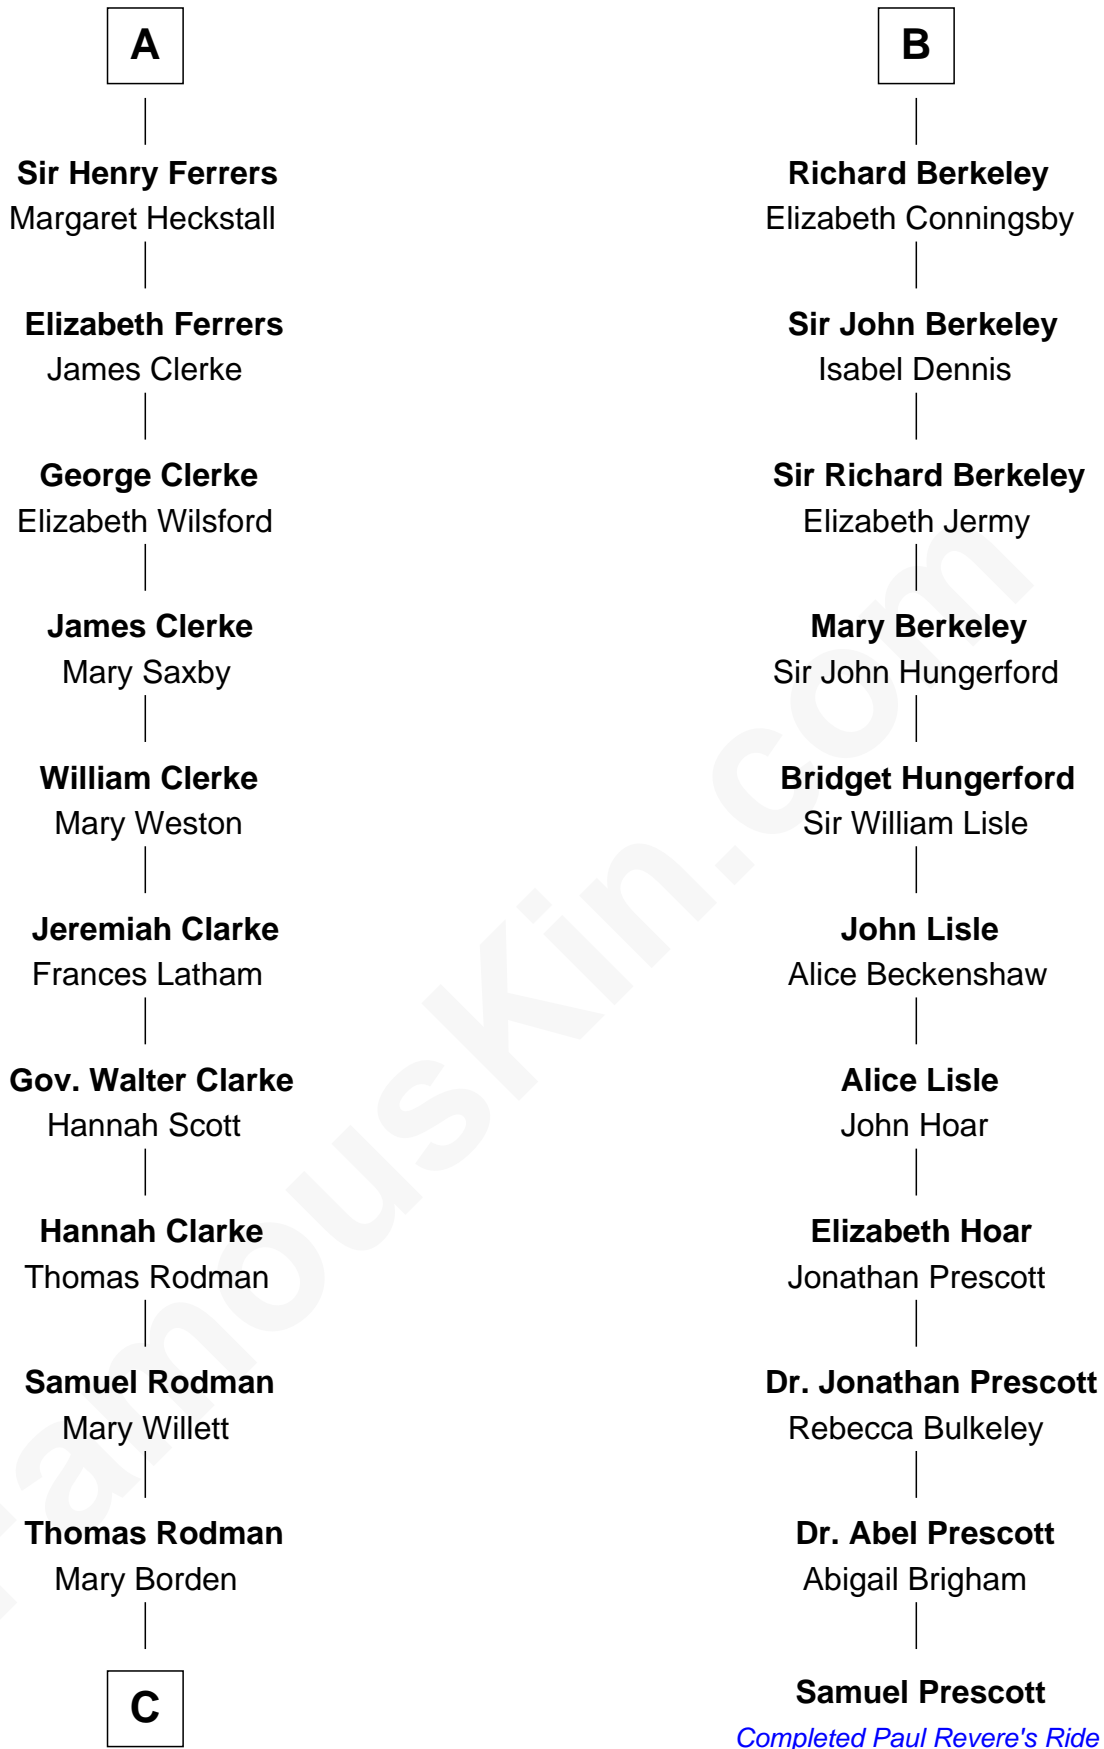

FamousKin.com

Relationship Chart of

Joseph Wharton

Founder of the Wharton School of Business

17th cousin 2 times removed of

Samuel Prescott

Completed Paul Revere's Midnight Ride

C

—
Hannah Rodman
Samuel Rowland Fisher

—
Deborah Fisher
William Wharton

—
Joseph Wharton
Founder, Wharton School of Business

FamousKin.com