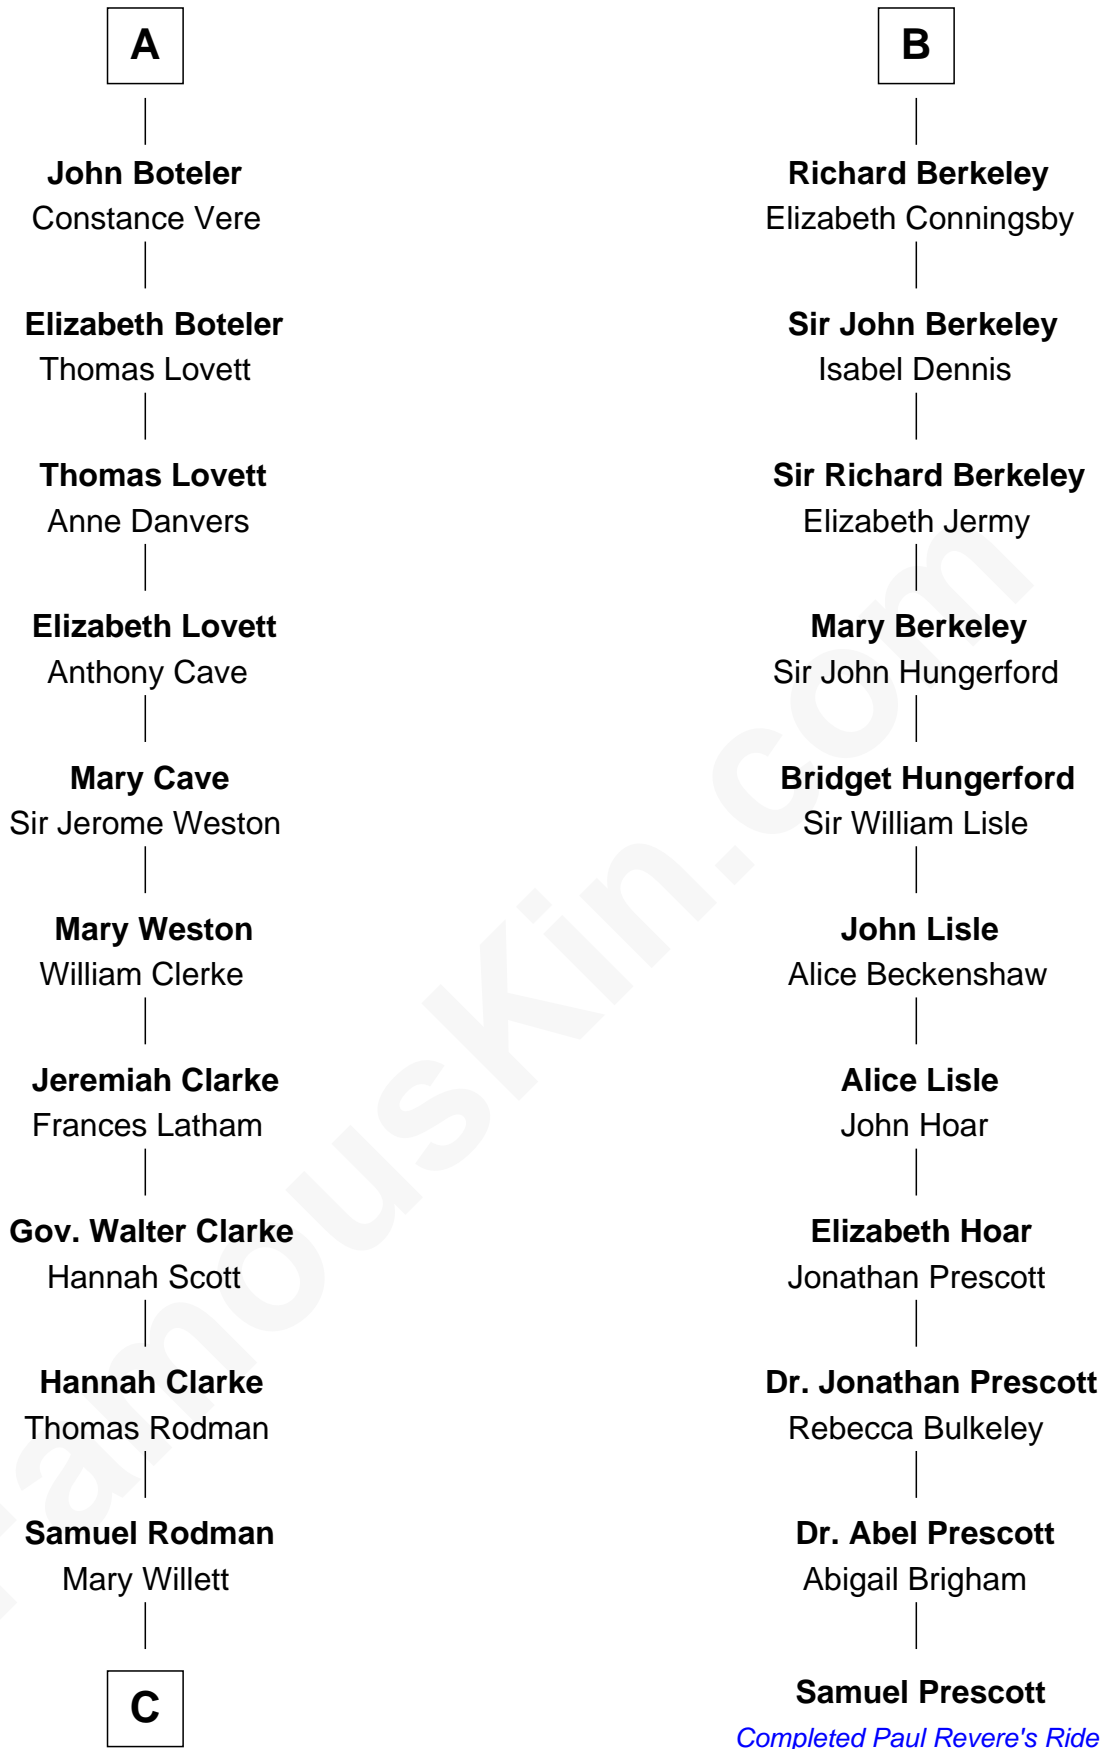

FamousKin.com

Relationship Chart of

Joseph Wharton

Founder of the Wharton School of Business

17th cousin 3 times removed of

Samuel Prescott

Completed Paul Revere's Midnight Ride

Sir William de Cantilupe

Eve de Braiose

C

—
Thomas Rodman

Mary Borden

—
Hannah Rodman
Samuel Rowland Fisher

—
Deborah Fisher

William Wharton

—
Joseph Wharton