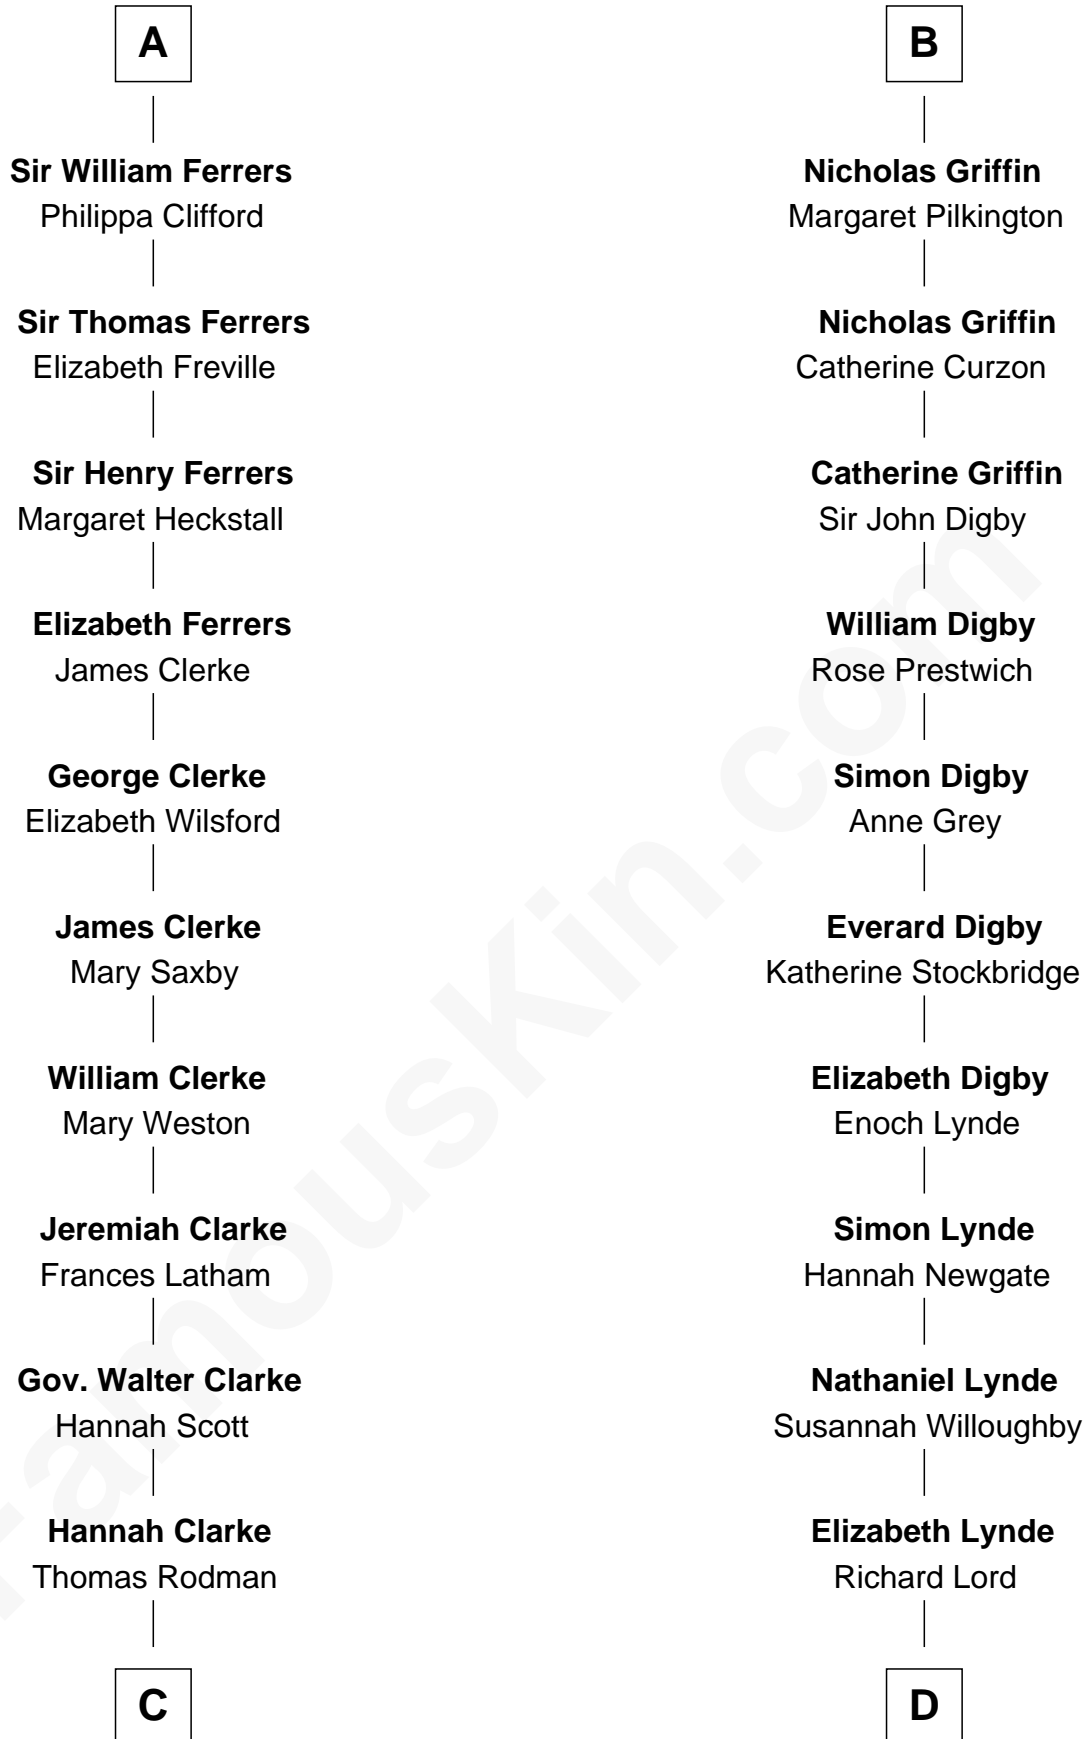

FamousKin.com

Relationship Chart of

Joseph Wharton

Founder of the Wharton School of Business

21st cousin of

J.P. Morgan

American Banker and Art Collector

Reginald de Braiose

C

Samuel Rodman

Mary Willett

Thomas Rodman

Mary Borden

Hannah Rodman

Samuel Rowland Fisher

Deborah Fisher