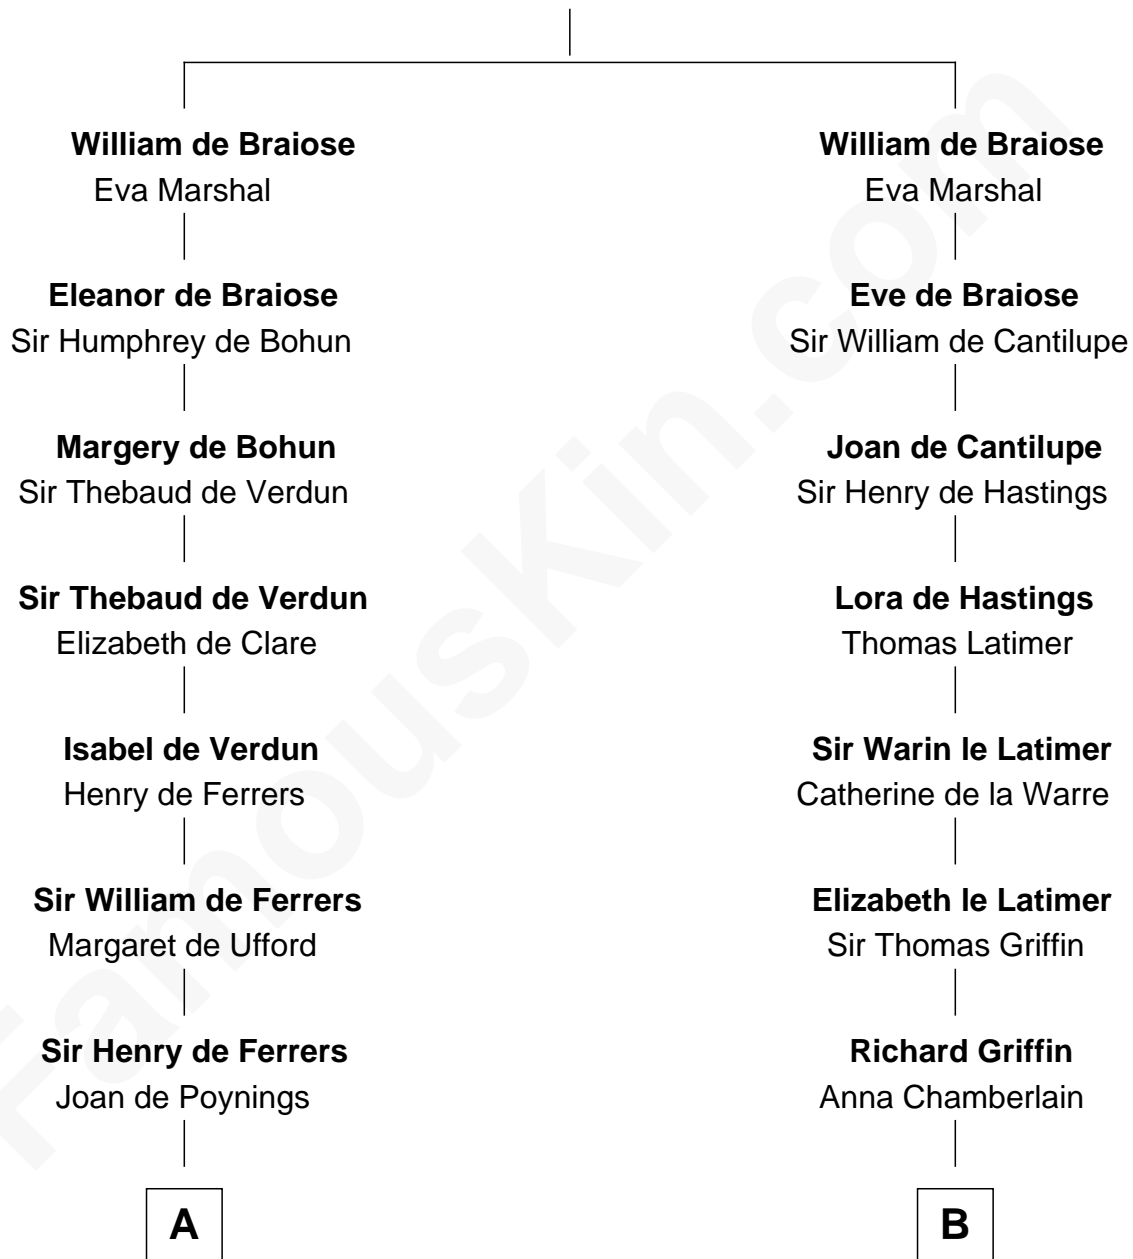

FamousKin.com

Relationship Chart of

Joseph Wharton

Founder of the Wharton School of Business

21st cousin of

J.P. Morgan

American Banker and Art Collector

Reginald de Braiose

C

Samuel Rodman

Mary Willett

Thomas Rodman

Mary Borden

Hannah Rodman

Samuel Rowland Fisher

Deborah Fisher