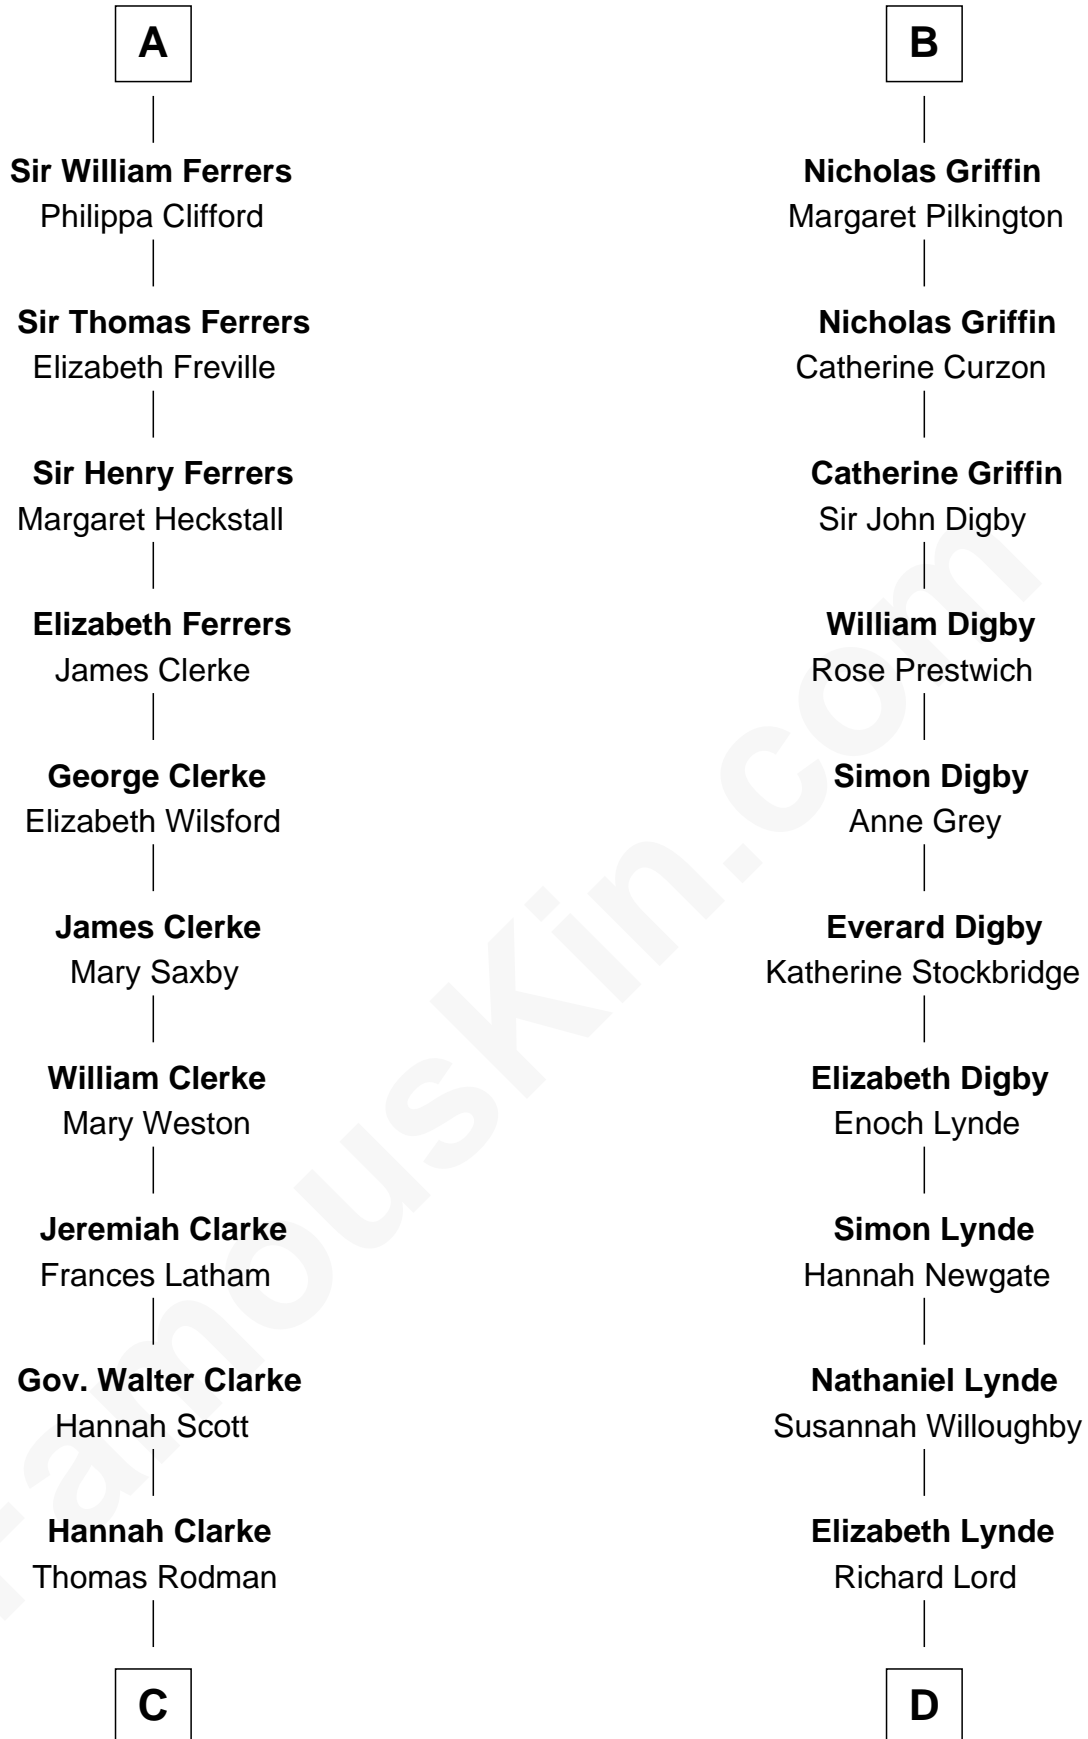

FamousKin.com

Relationship Chart of

Joseph Wharton

Founder of the Wharton School of Business

21st cousin of

J.P. Morgan

American Banker and Art Collector

Sir William Marshal

Isabel de Clare

C

Samuel Rodman

Mary Willett

Thomas Rodman

Mary Borden

Hannah Rodman

Samuel Rowland Fisher

Deborah Fisher

William Wharton

Joseph Wharton

Founder, Wharton School of Business

D

Lynde Lord

Lois Sheldon

Lynde Lord