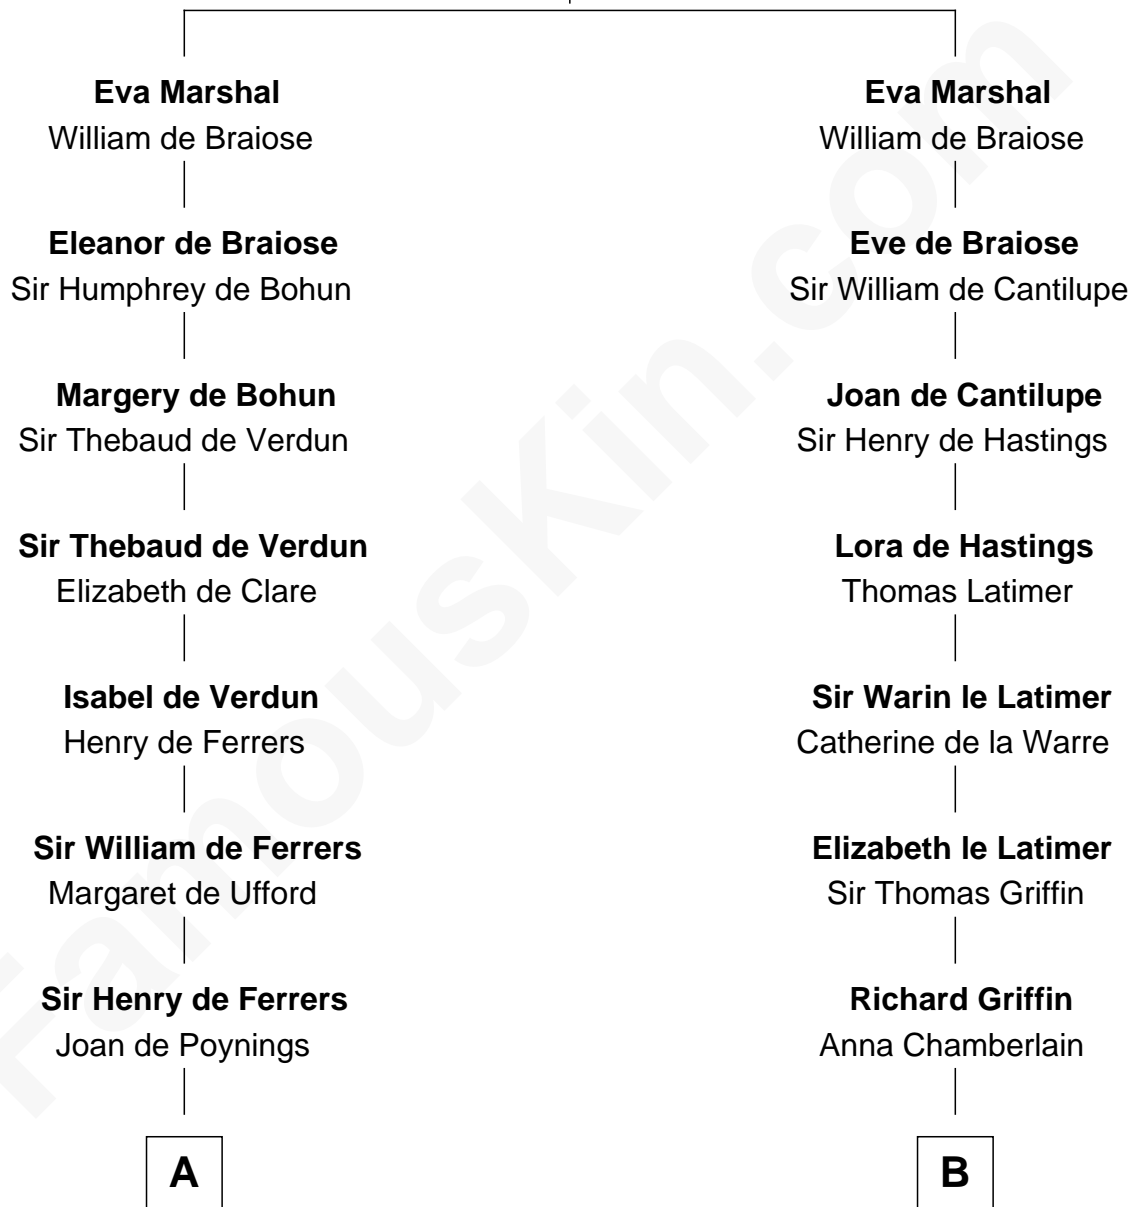

FamousKin.com

Relationship Chart of

Joseph Wharton

Founder of the Wharton School of Business

21st cousin of

J.P. Morgan

American Banker and Art Collector

Sir William Marshal

Isabel de Clare

C

Samuel Rodman

Mary Willett

Thomas Rodman

Mary Borden

Hannah Rodman

Samuel Rowland Fisher

Deborah Fisher

William Wharton

Joseph Wharton

Founder, Wharton School of Business

D

Lynde Lord

Lois Sheldon

Lynde Lord