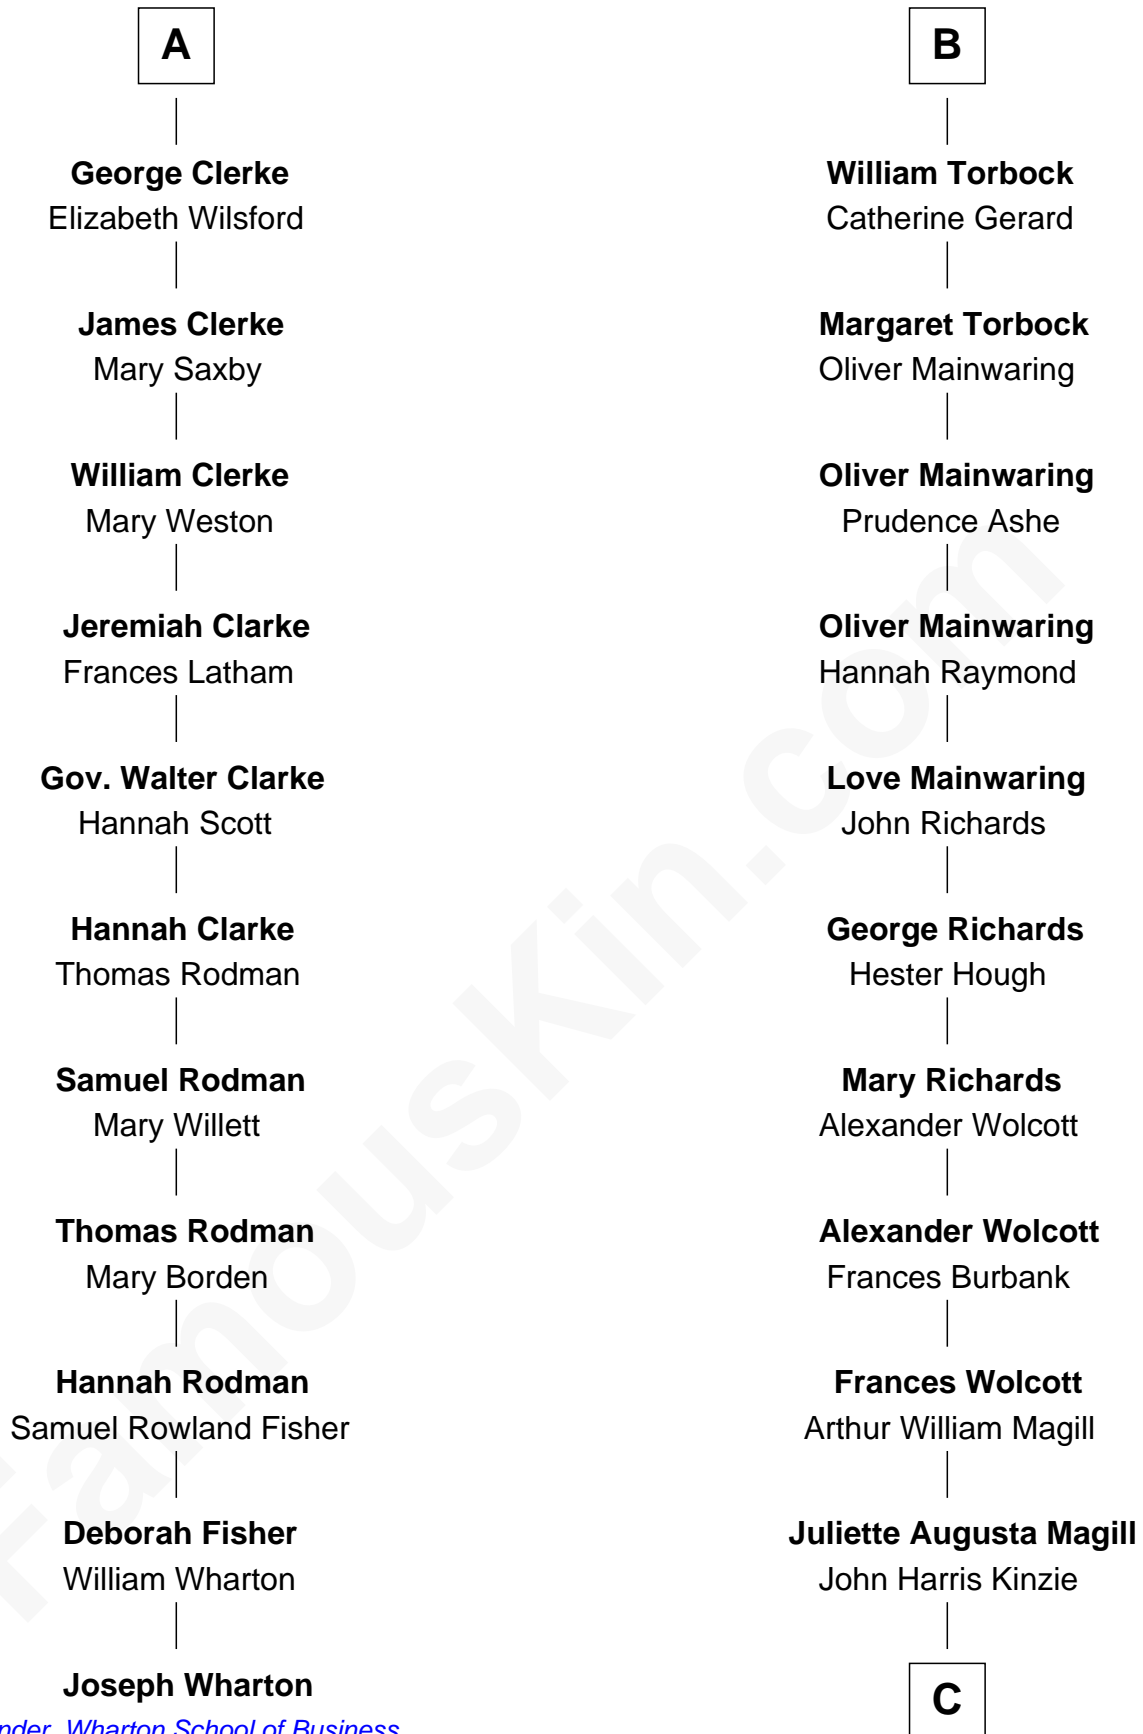

FamousKin.com

Relationship Chart of

Joseph Wharton

Founder of the Wharton School of Business

17th cousin 1 time removed of

Juliette Gordon Low

Founder of the Girl Scouts

Bartholomew de Badlesmere

Margaret de Clare

Margery de Badlesmere

Sir William de Ros

Maud de Roos

John de Welles

Margery de Welles

Stephen le Scrope

Maude le Scrope

Sir John Stanley

Elizabeth Weever

Margery Stanley

Sir William Torbock

Thomas Torbock

Elizabeth Moore

B

C

Eleanor Lytle Kinzie
William Washington Gordon

Juliette Gordon Low
Founder of the Girl Scouts

FamousKin.com