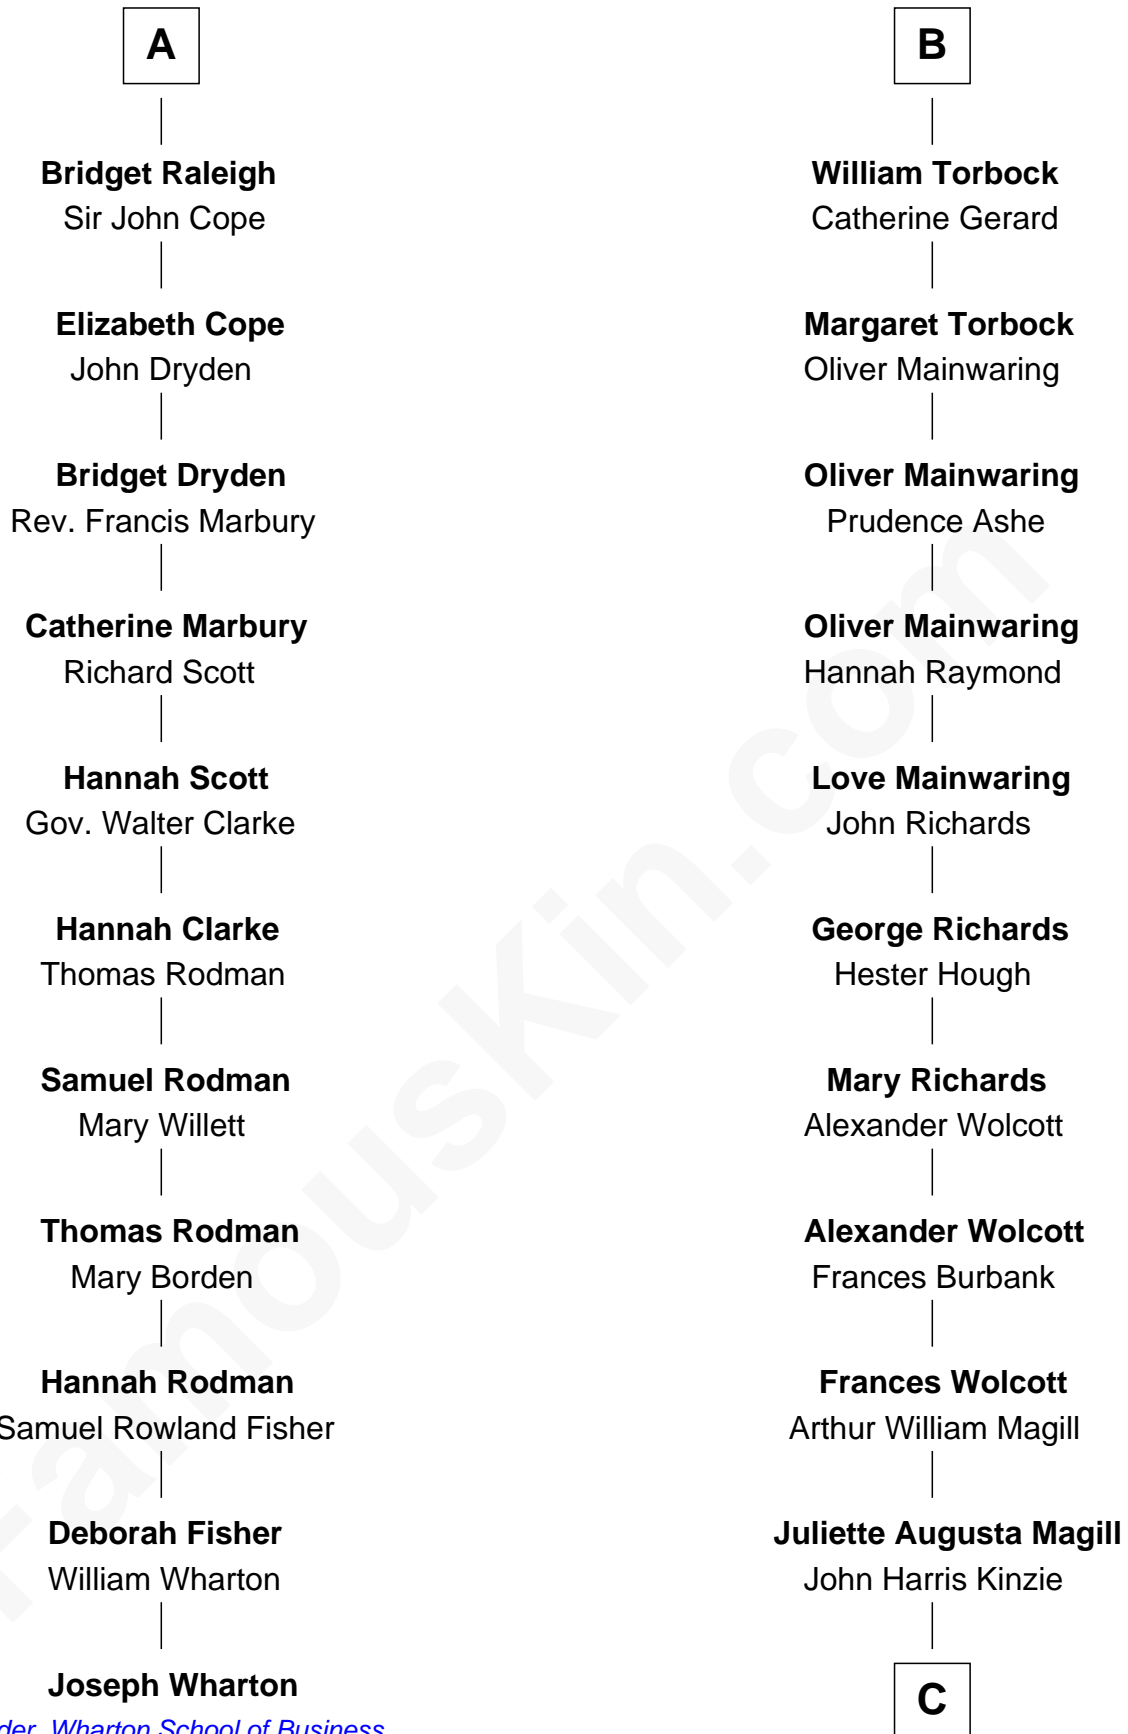

FamousKin.com

Relationship Chart of

Joseph Wharton

Founder of the Wharton School of Business

17th cousin 1 time removed of

Juliette Gordon Low

Founder of the Girl Scouts

Edmund Fitzalan

Alice de Warenne

C

Eleanor Lytle Kinzie
William Washington Gordon

Juliette Gordon Low
Founder of the Girl Scouts

FamousKin.com